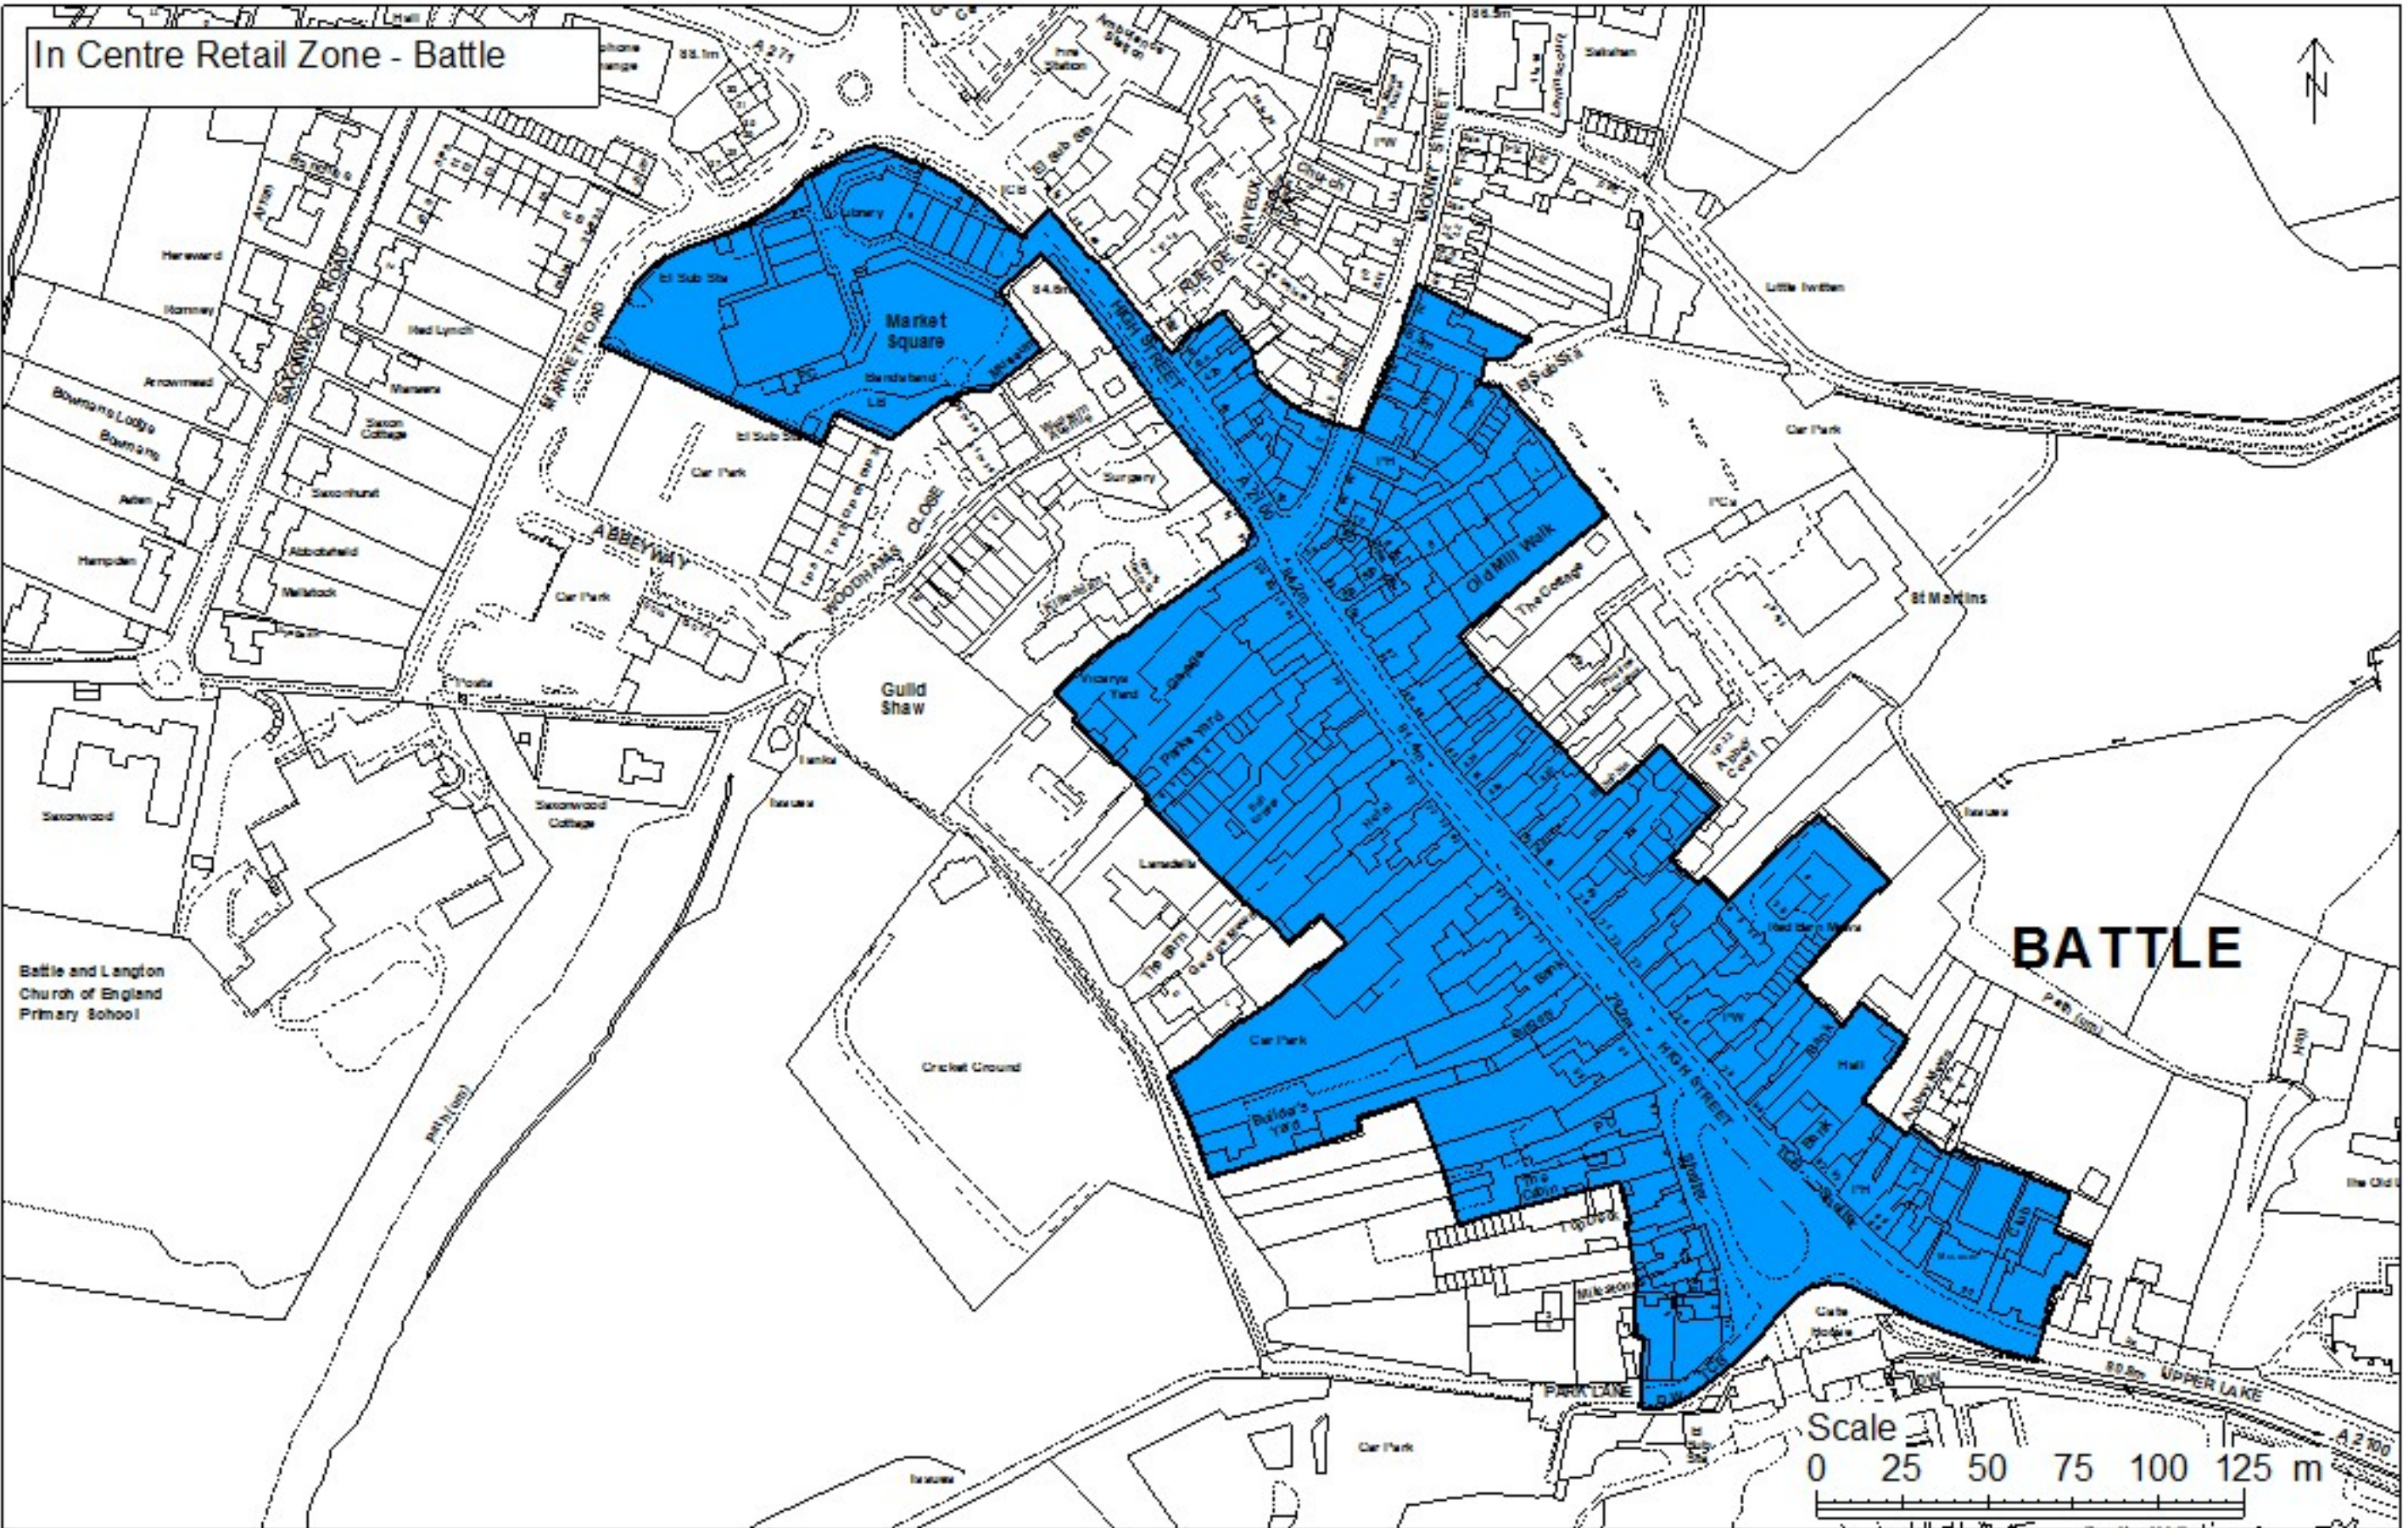

In Centre Retail Zone - Battle

Reproduced from the Ordnance Survey mapping with the permission of the Controller of Her Majesty's Stationery Office. (Crown Copyright). Unauthorised reproduction infringes Crown copyright and may lead to prosecution or civil proceedings. Rother District Council Licence No 100018643 2010. No further copies may be made.