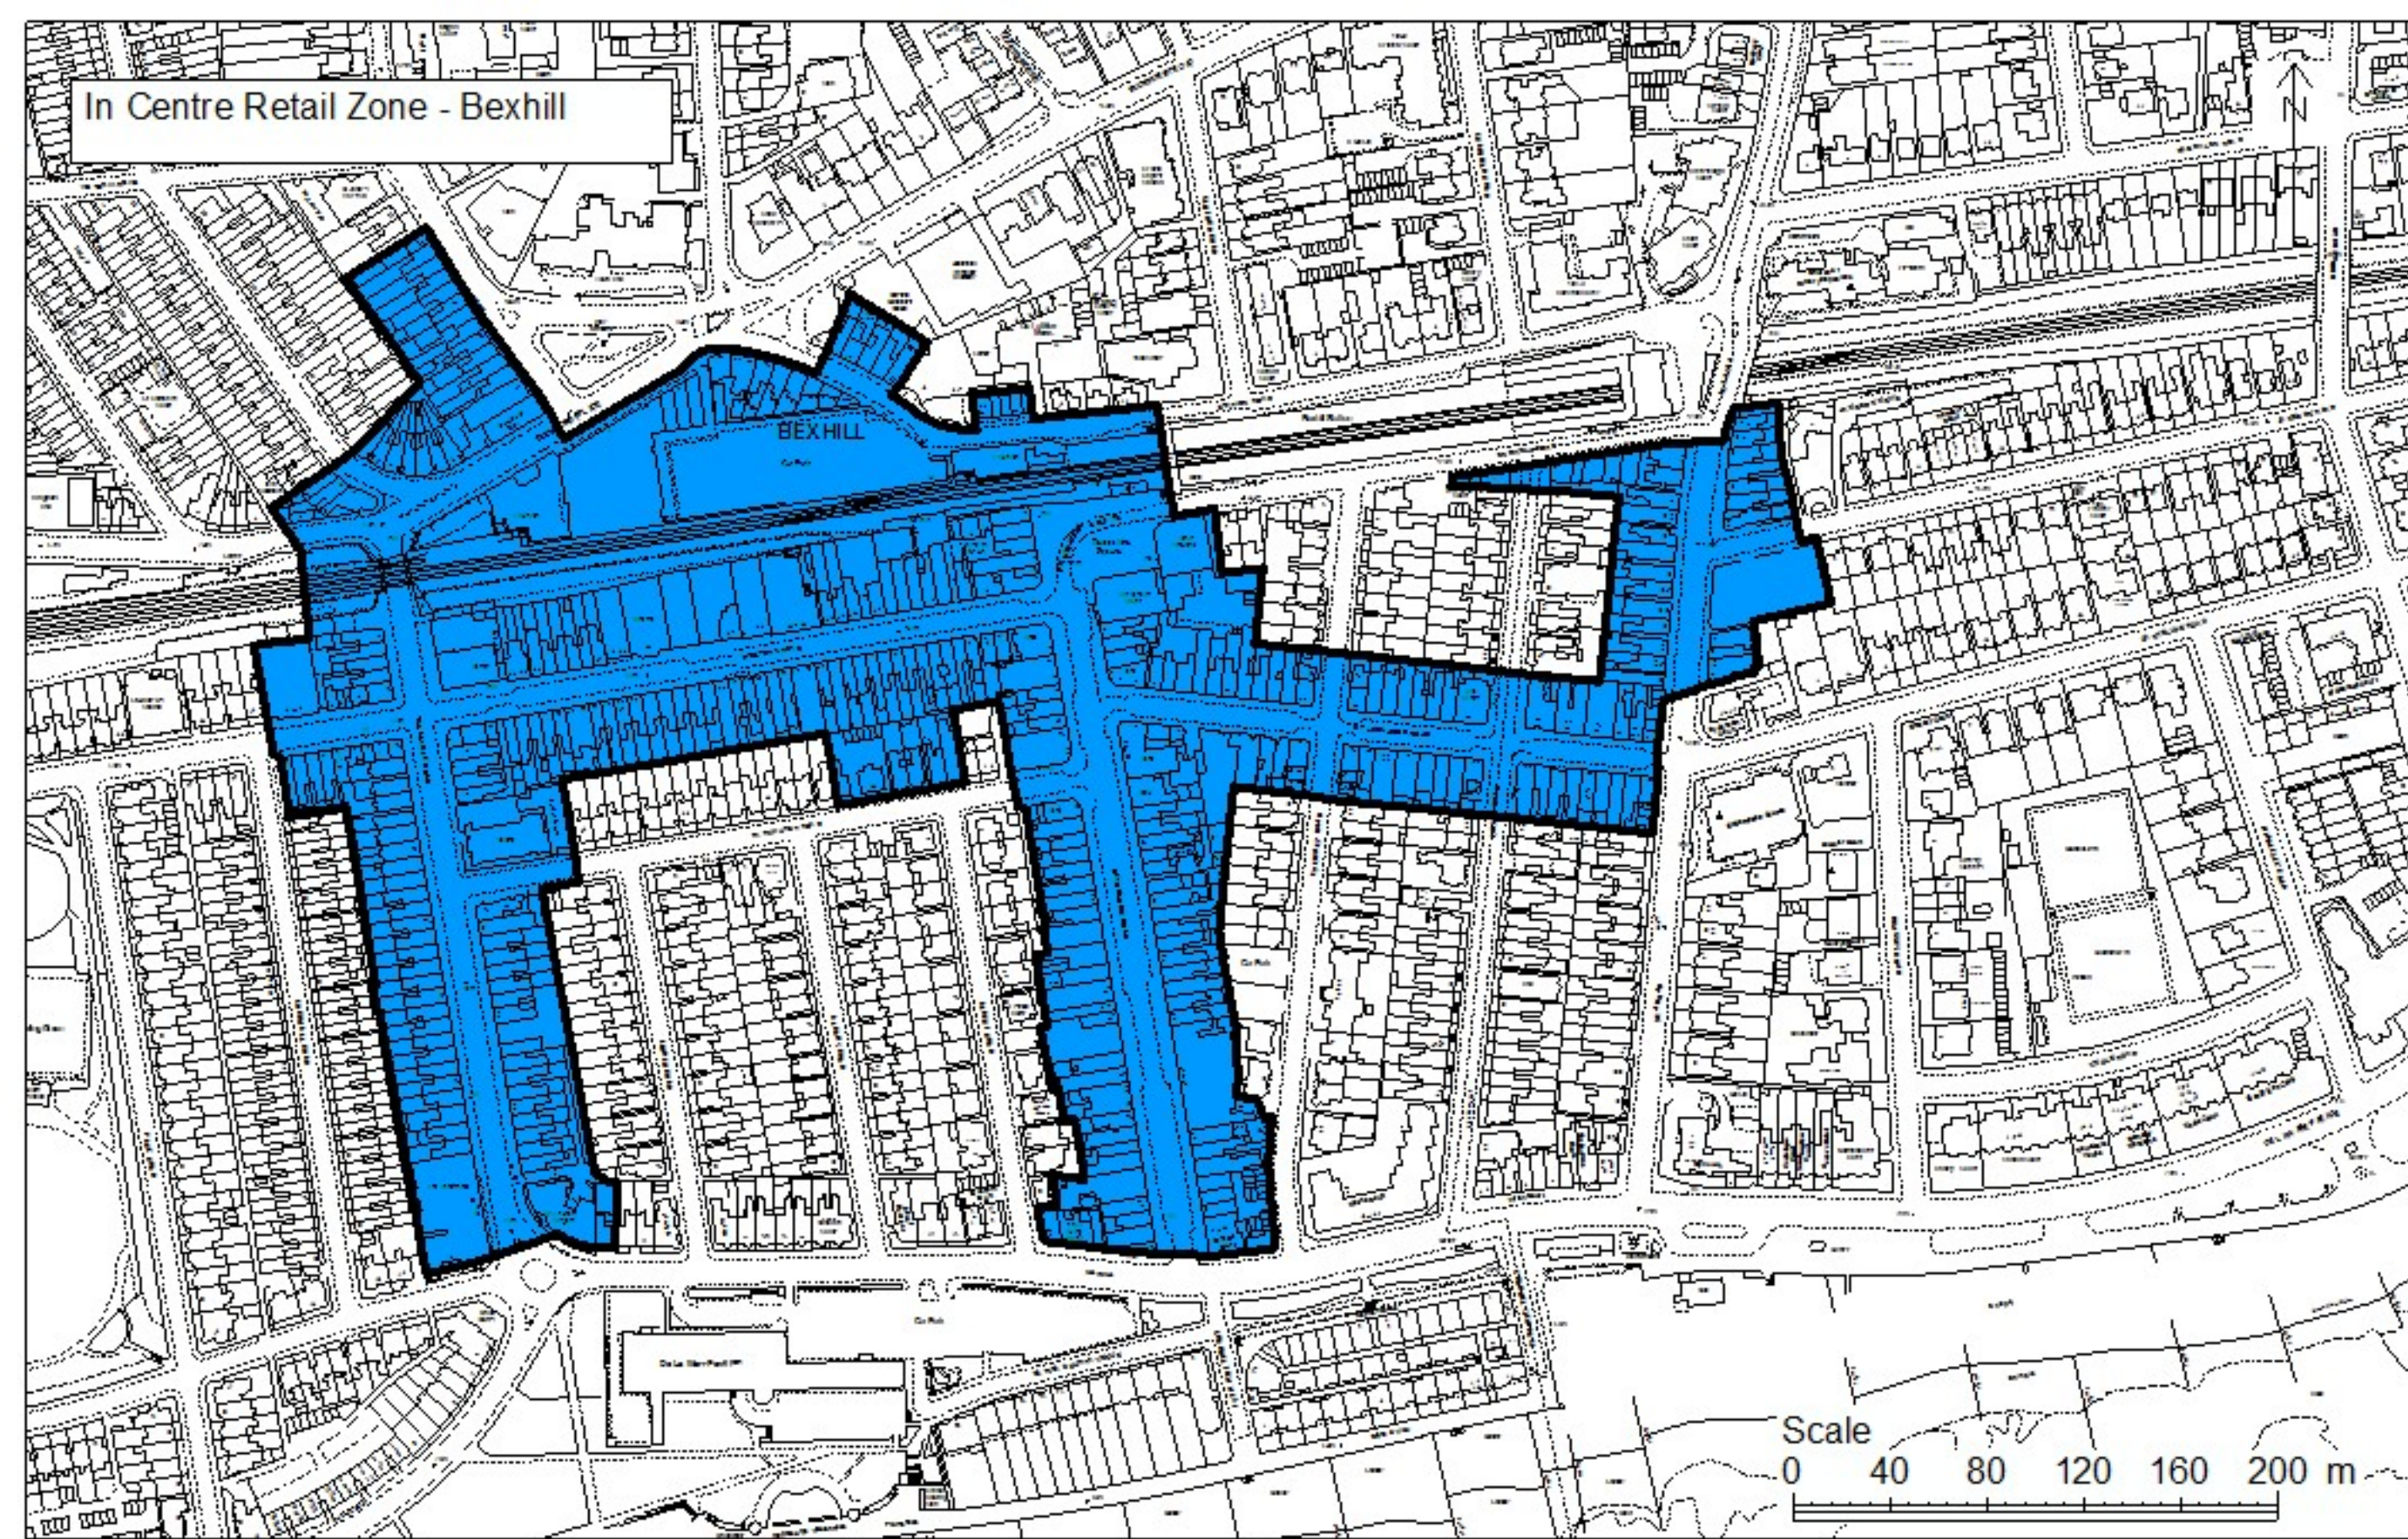

In Centre Retail Zone - Bexhill

Reproduced from the Ordnance Survey mapping with the permission of the Controller of Her Majesty's Stationery Office. (Crown Copyright). Unauthorised reproduction infringes Crown copyright and may lead to prosecution or civil proceedings. Rother District Council Licence No 100018643 2010. No further copies may be made.