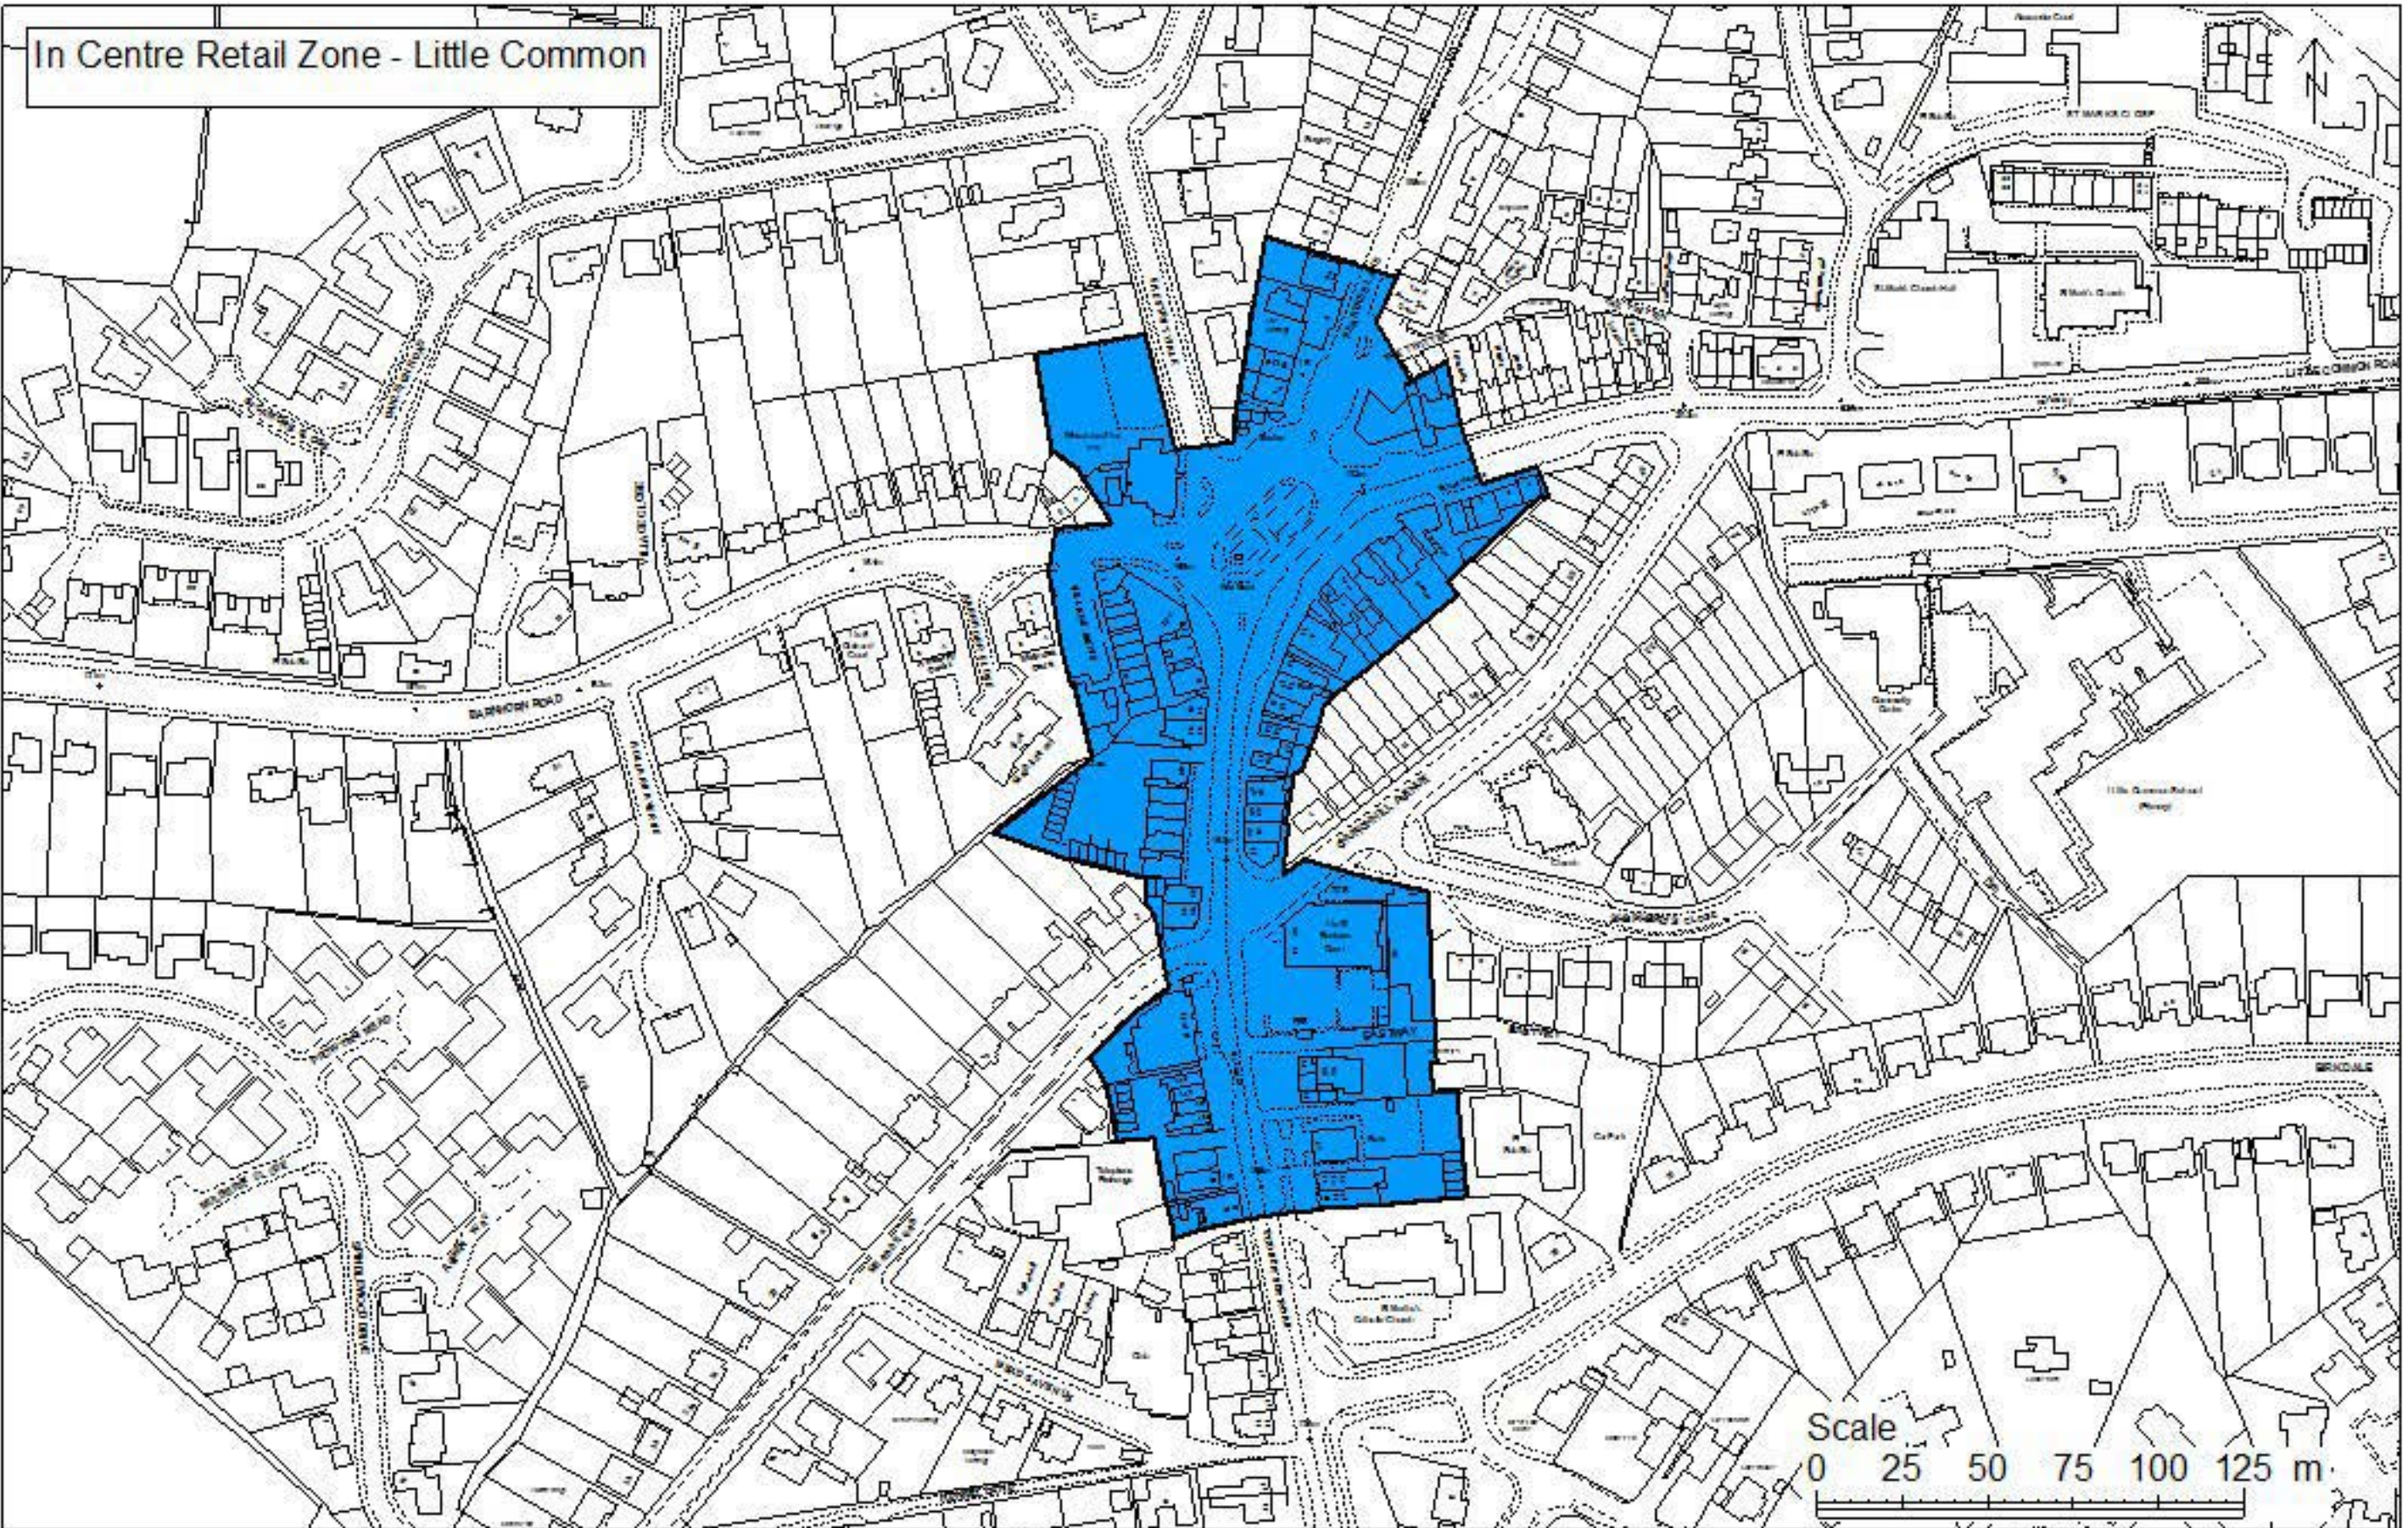

In Centre Retail Zone - Little Common

Reproduced from the Ordnance Survey mapping with the permission of the Controller of Her Majesty's Stationery Office. (Crown Copyright). Unauthorised reproduction infringes Crown copyright and may lead to prosecution or civil proceedings. Rother District Council Licence No 100018643 2010. No further copies may be made.