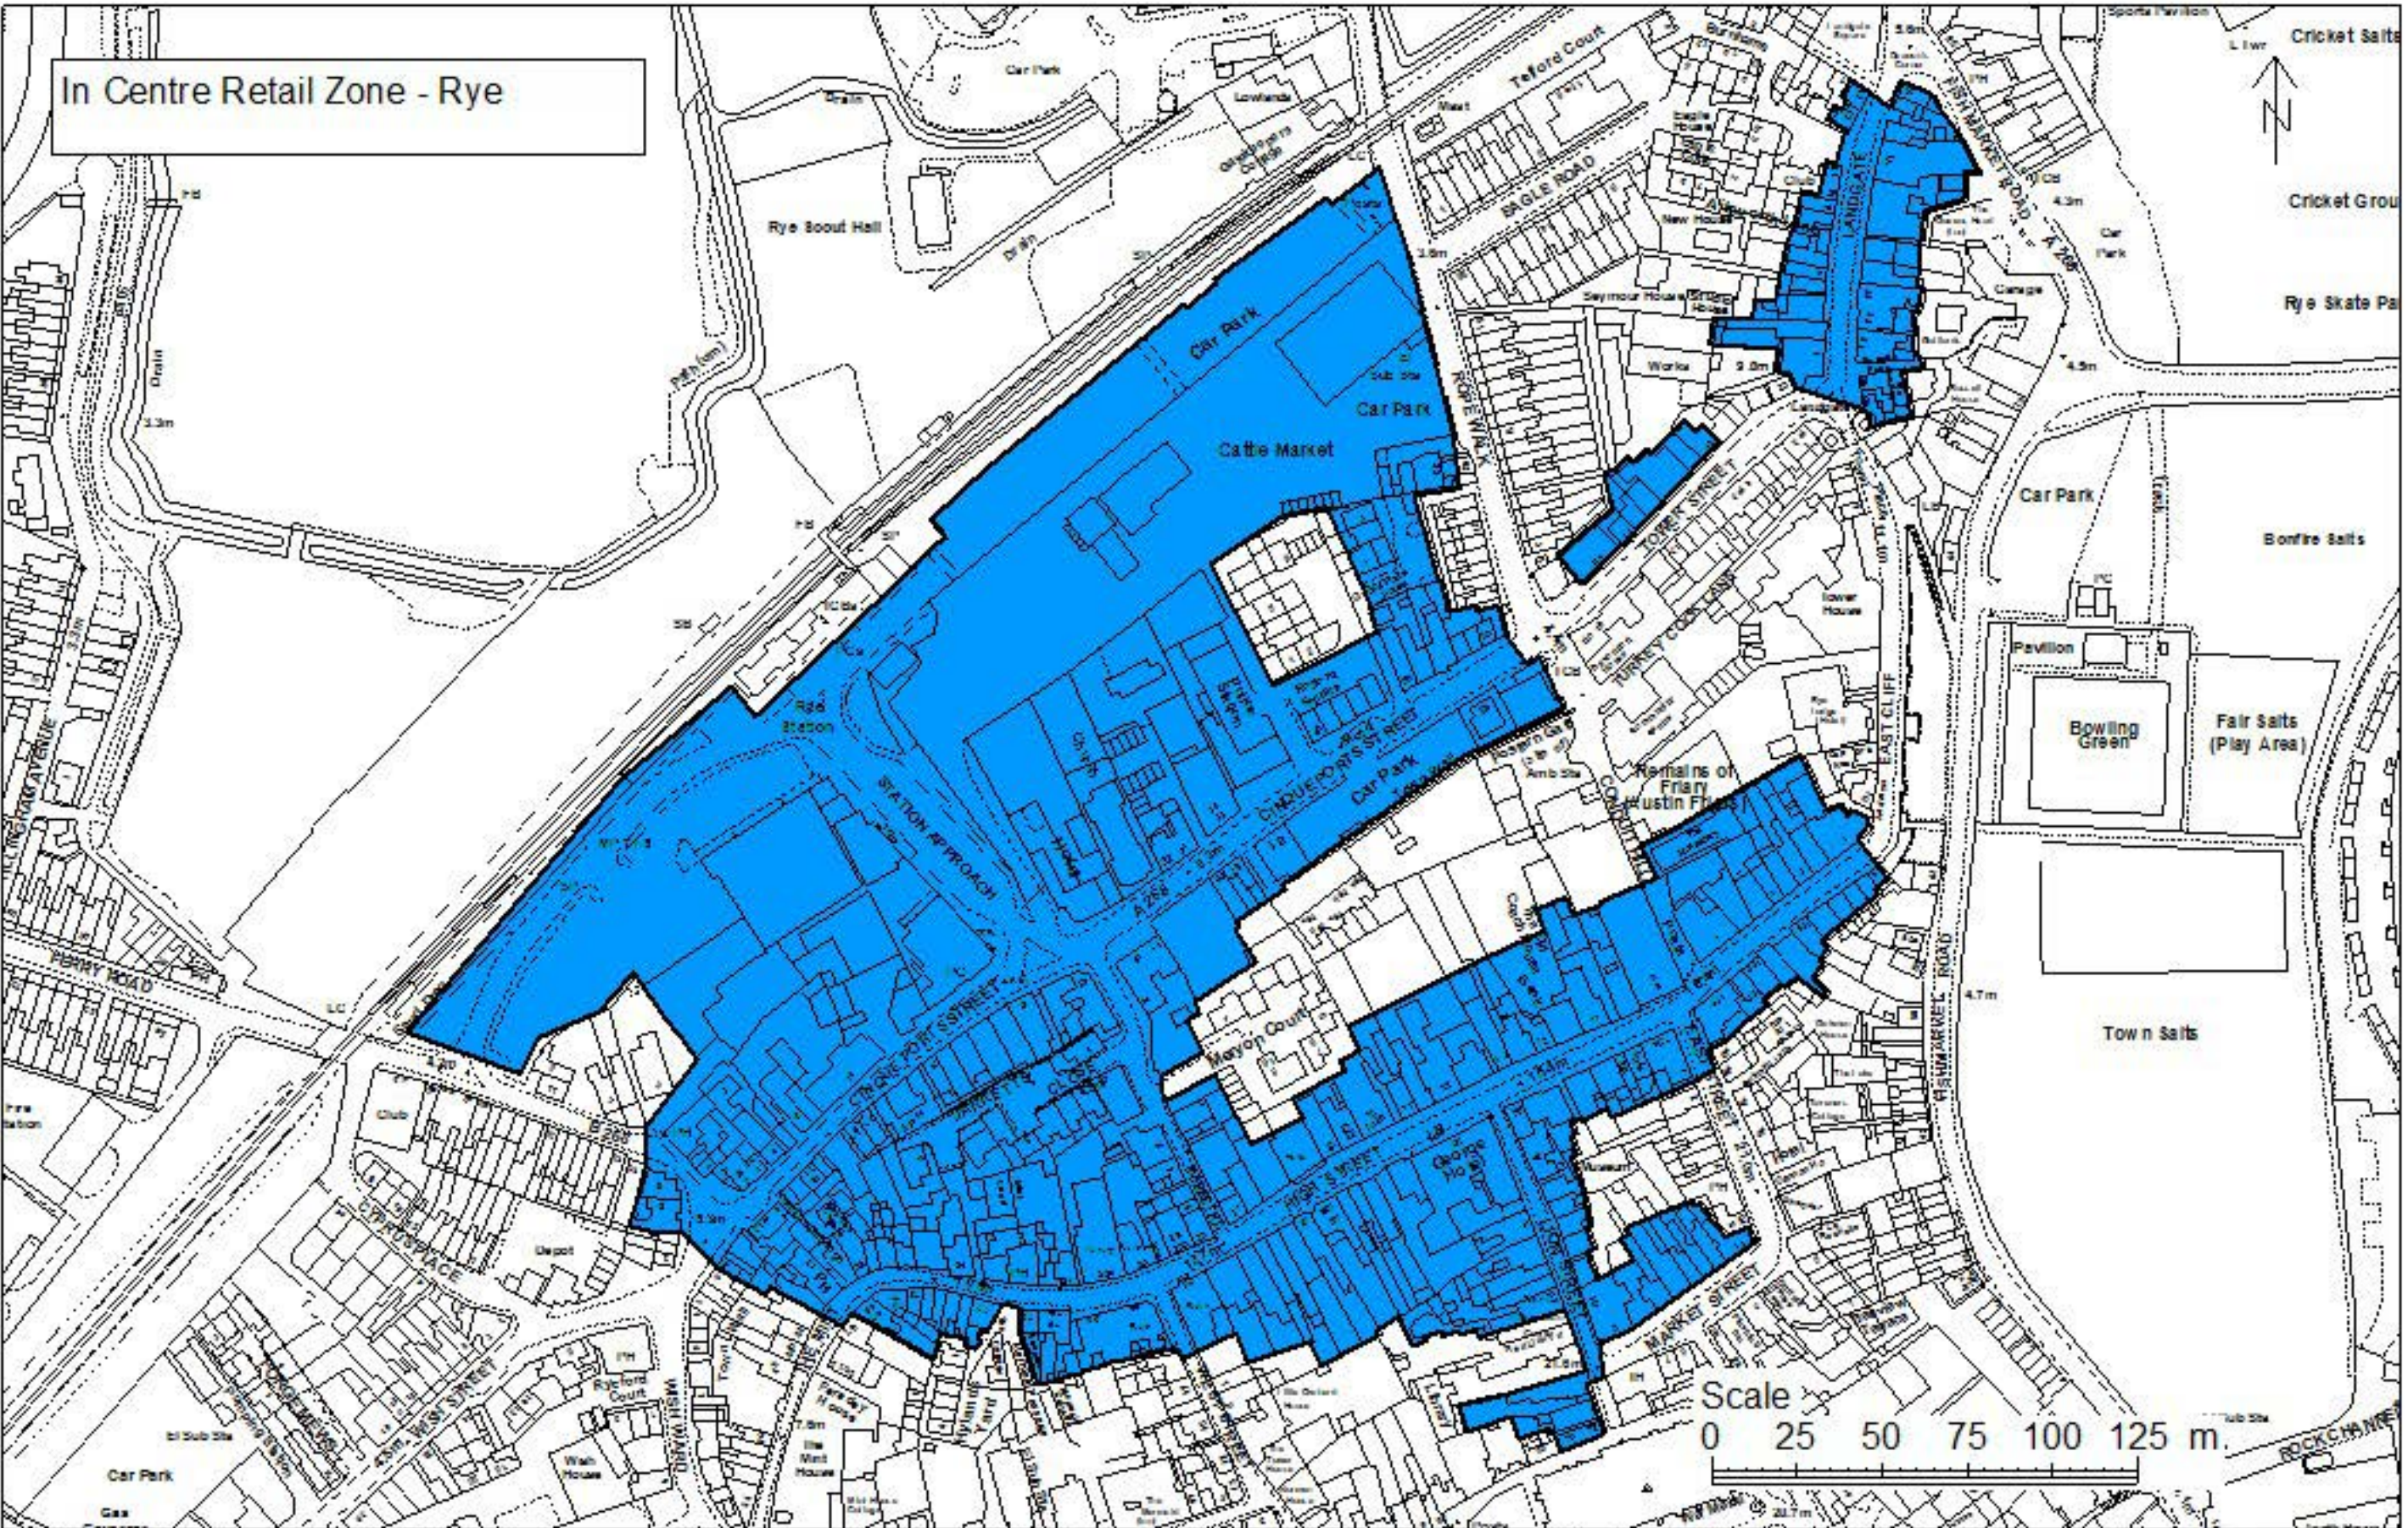

In Centre Retail Zone - Rye

Reproduced from the Ordnance Survey mapping with the permission of the Controller of Her Majesty's Stationery Office. (Crown Copyright). Unauthorised reproduction infringes Crown copyright and may lead to prosecution or civil proceedings. Rother District Council Licence No 100018643 2010. No further copies may be made.