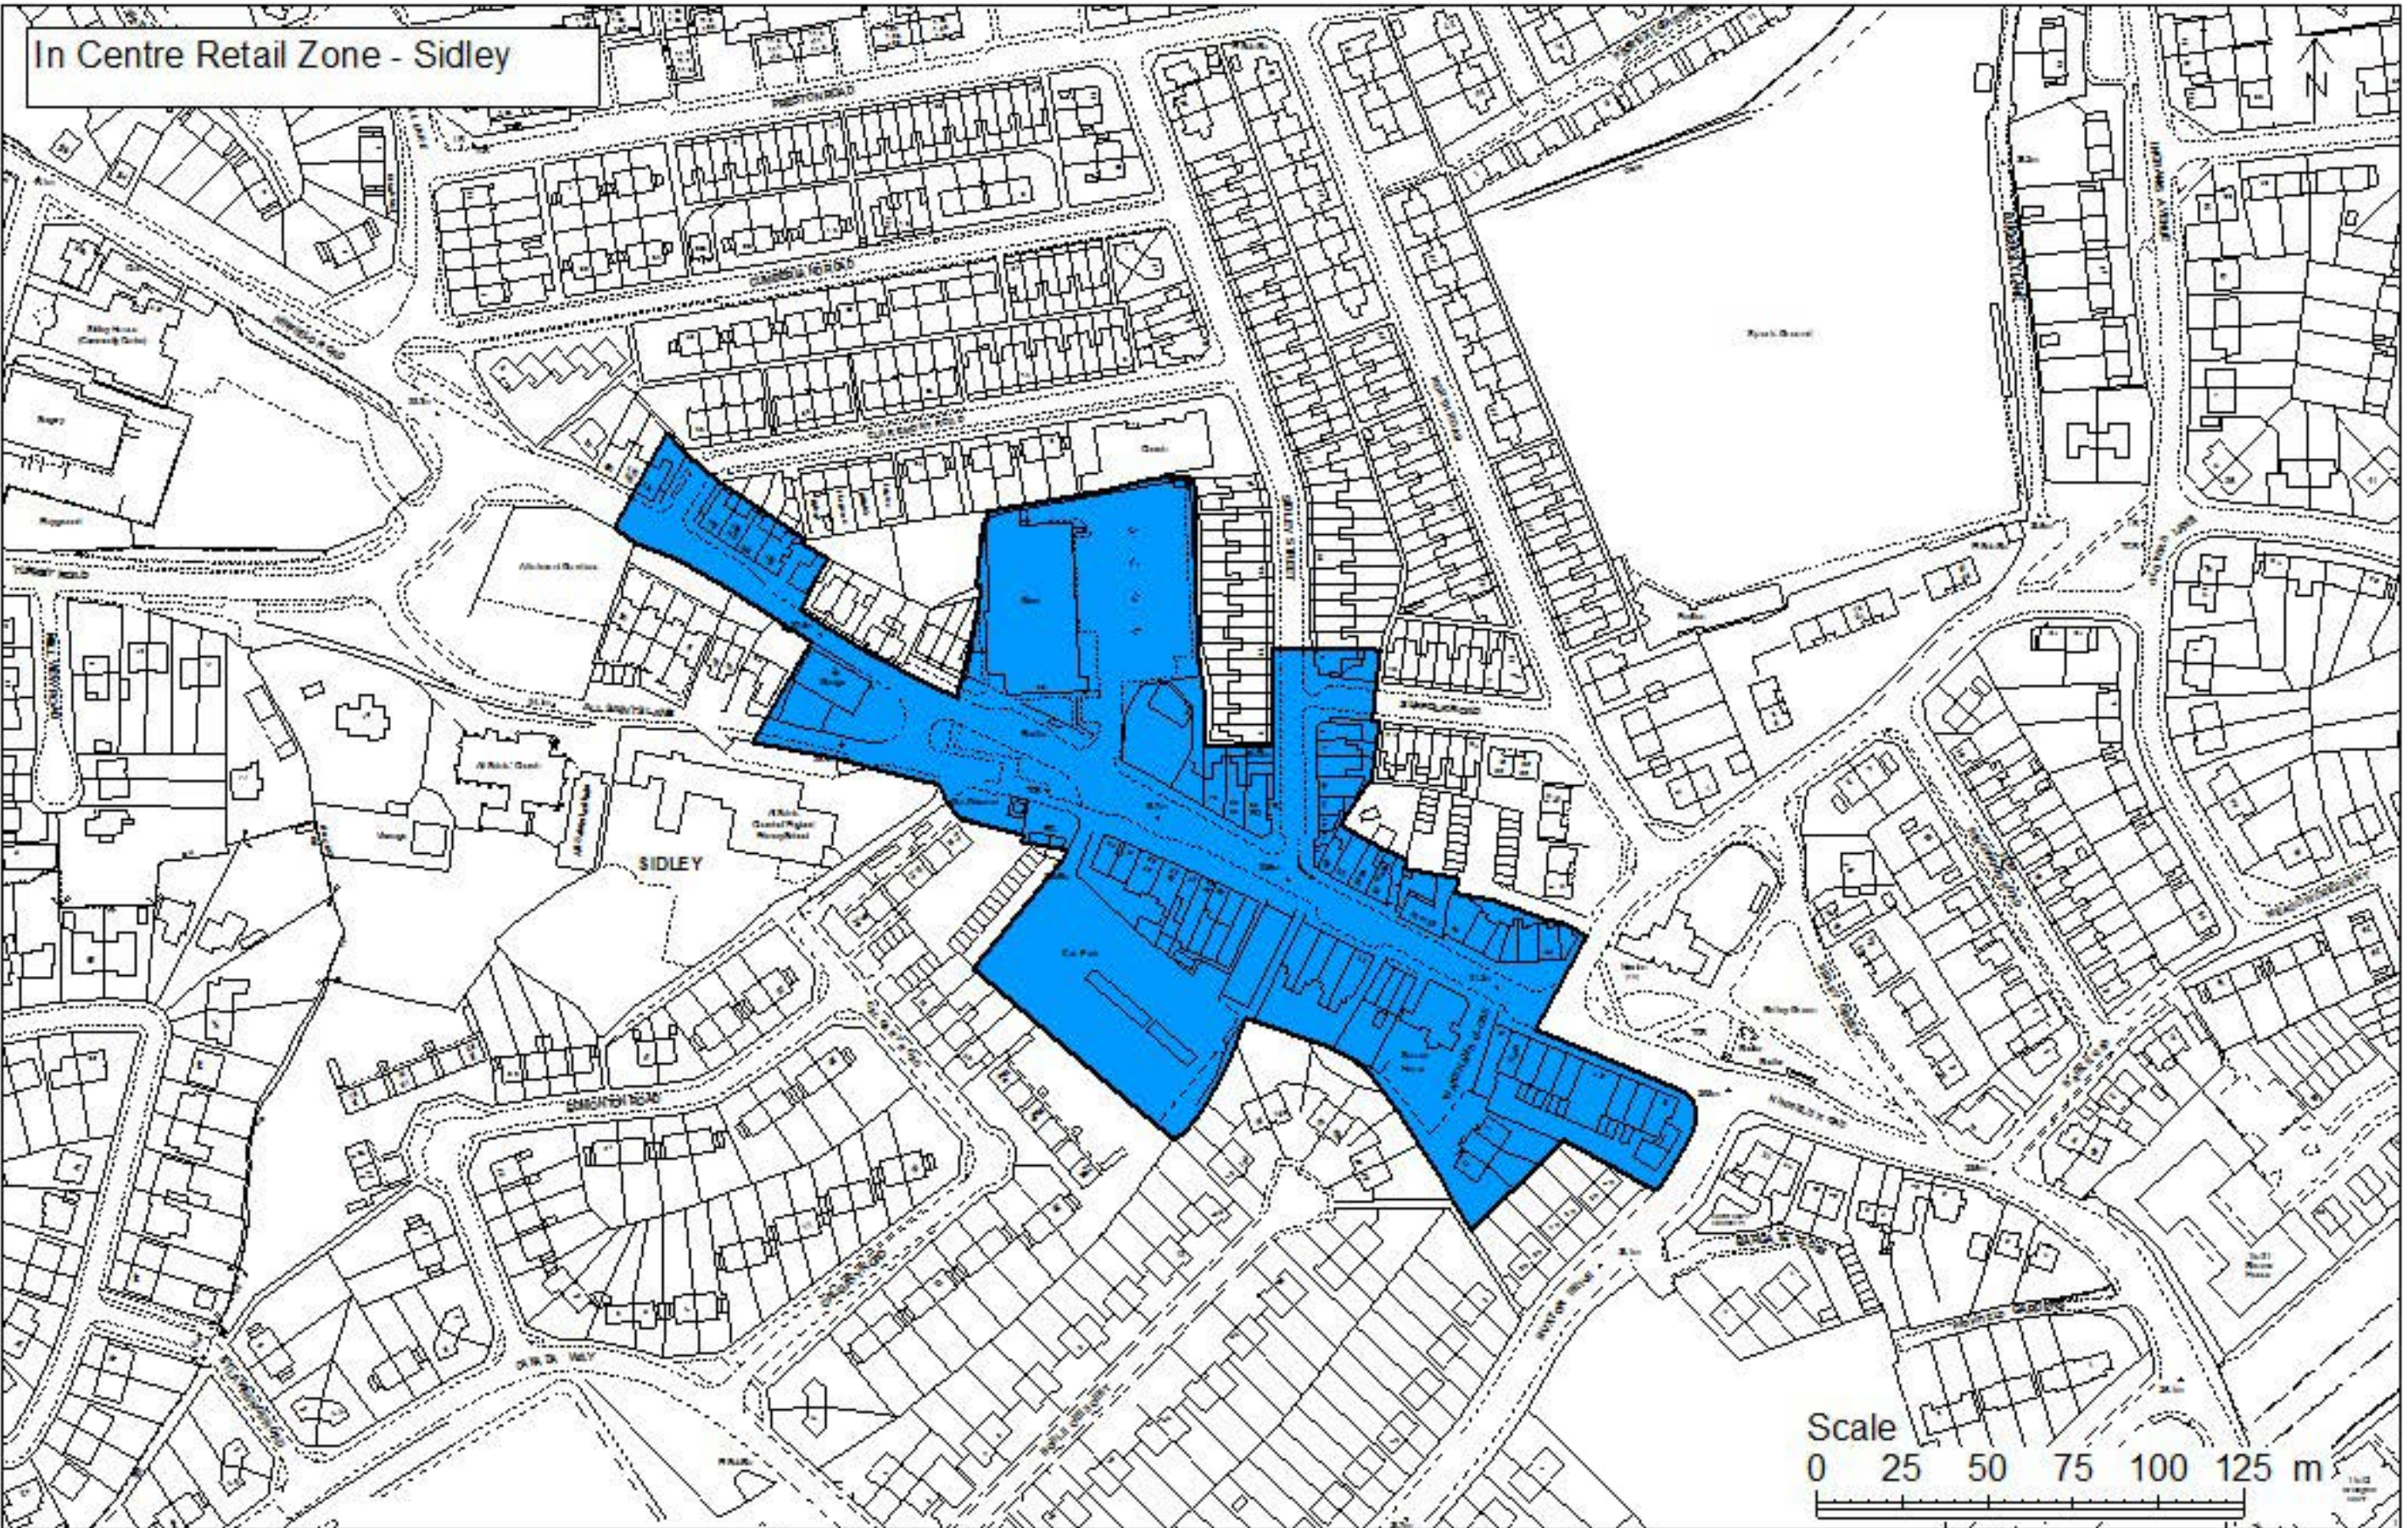

In Centre Retail Zone - Sidley

Reproduced from the Ordnance Survey mapping with the permission of the Controller of Her Majesty's Stationery Office. (Crown Copyright). Unauthorised reproduction infringes Crown copyright and may lead to prosecution or civil proceedings. Rother District Council Licence No 100018643 2010. No further copies may be made.