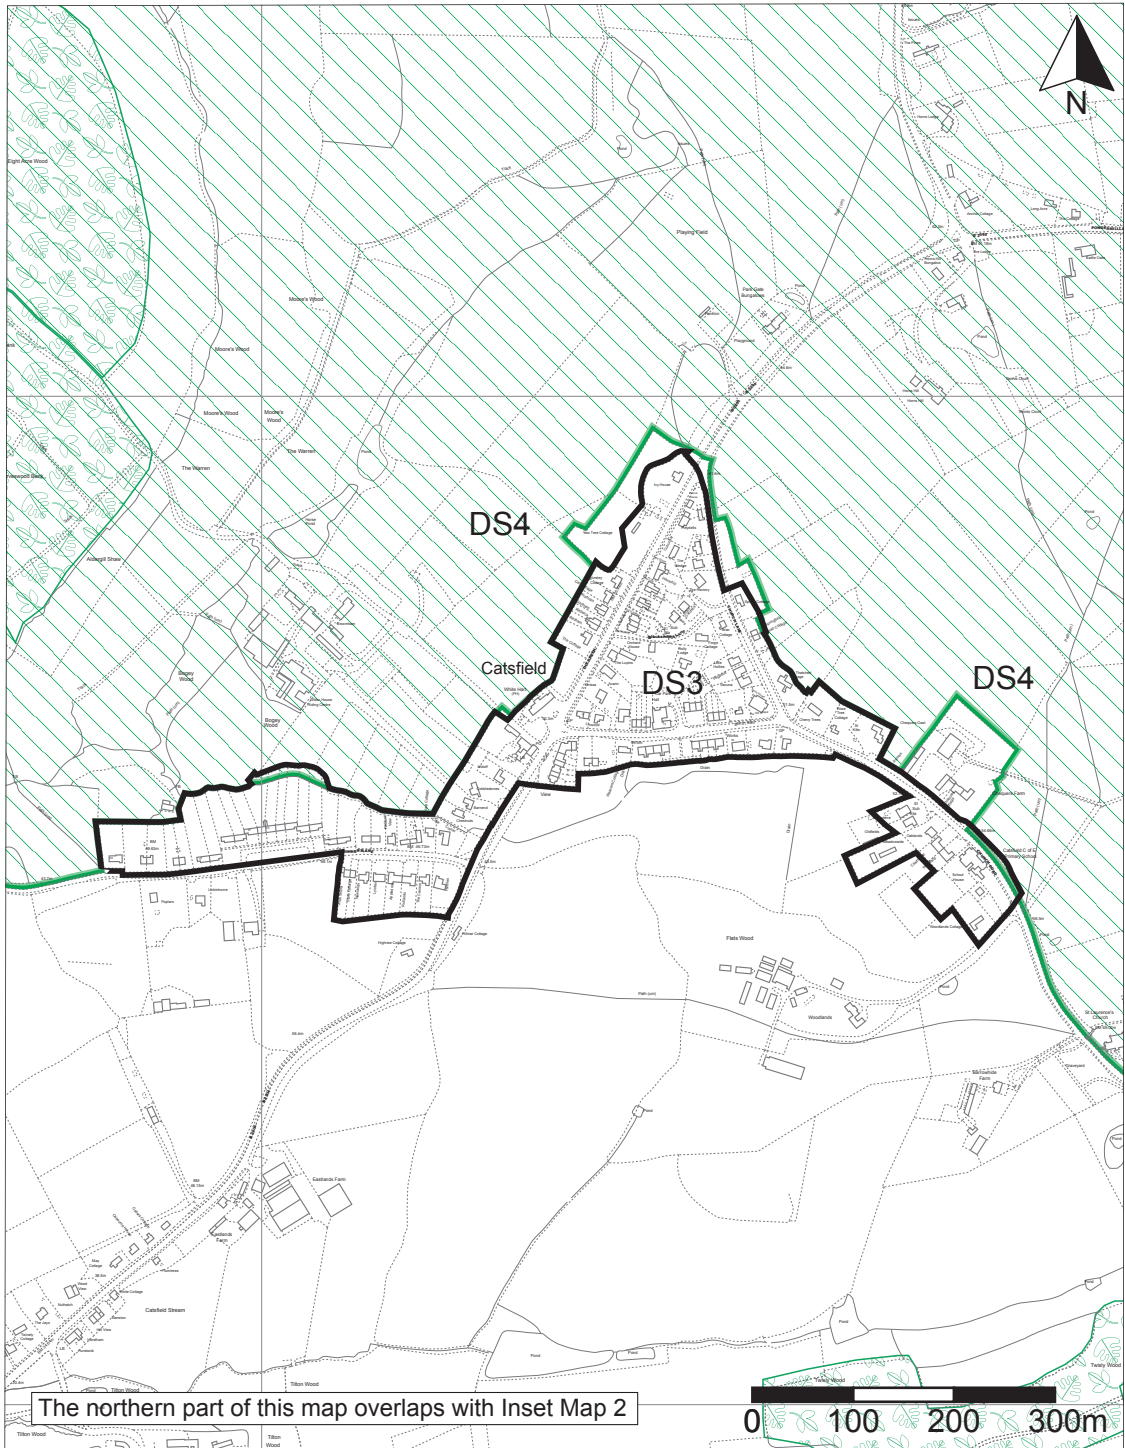

CATSFIELD, Inset Map No.11

	Development Boundary
DS3	Policy Numbers (eg. DS3)
	AONB (Area of Outstanding Natural Beauty)
	Ancient Woodland