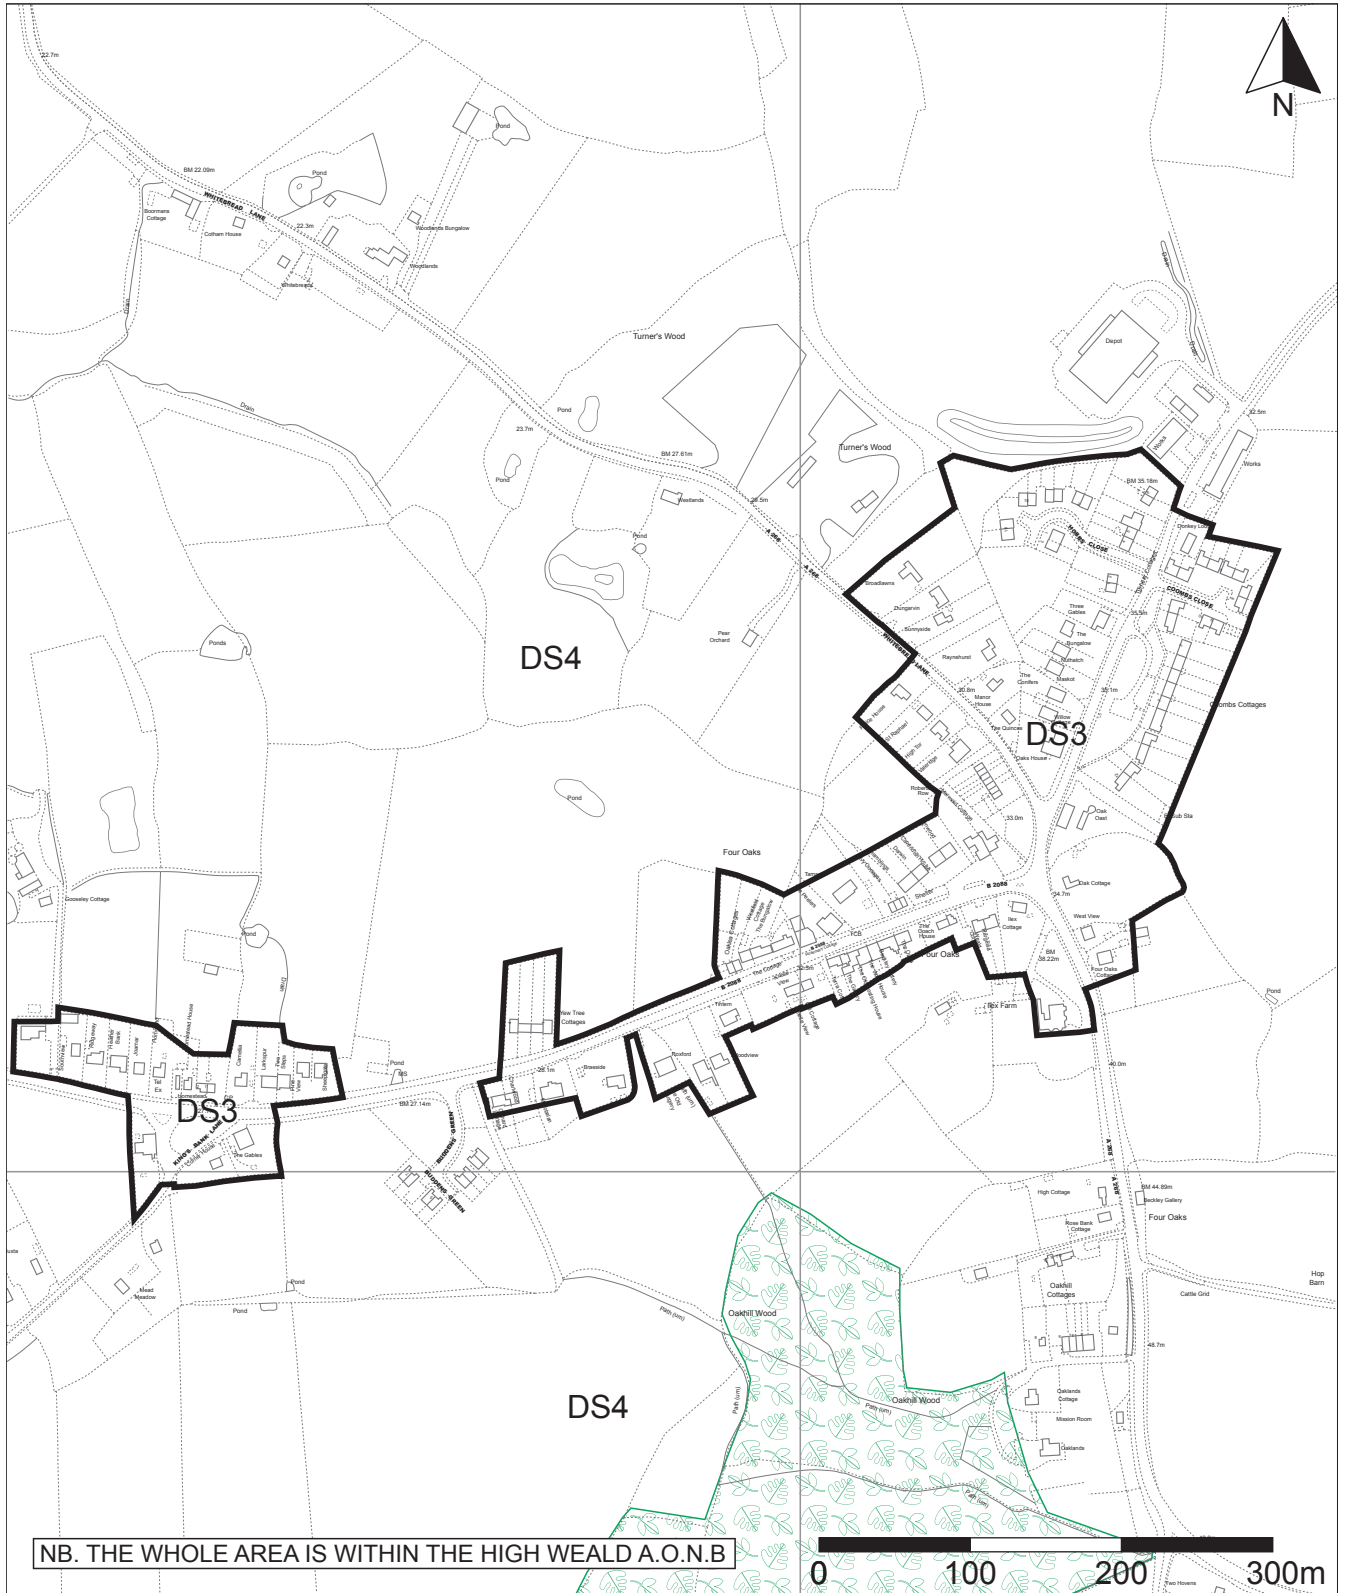

FOUR OAKS, Inset Map No.16

	Development Boundary
DS3	Policy Numbers (eg. DS3)
	Ancient Woodland