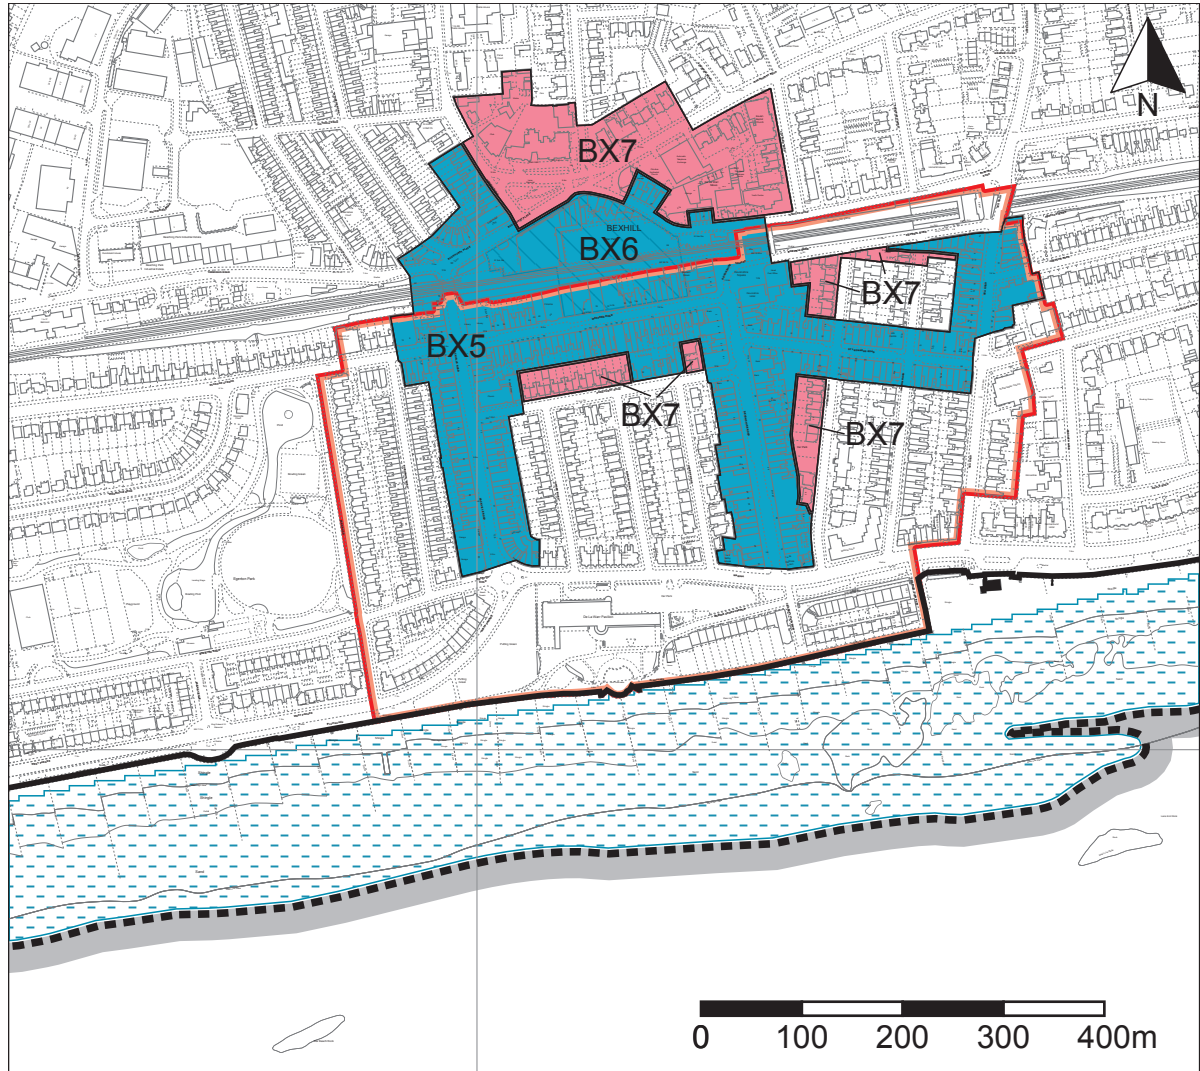

**BEXHILL TOWN CENTRE, Inset Map No.1d**

	Bexhill Office Area		Conservation Area
	Bexhill Town Centre Shopping Area		Flood Zone 3 (2006)
	Shopping Development Policy Area		District Boundary
DS3	Policy Numbers (eg. DS3)		Development Boundary