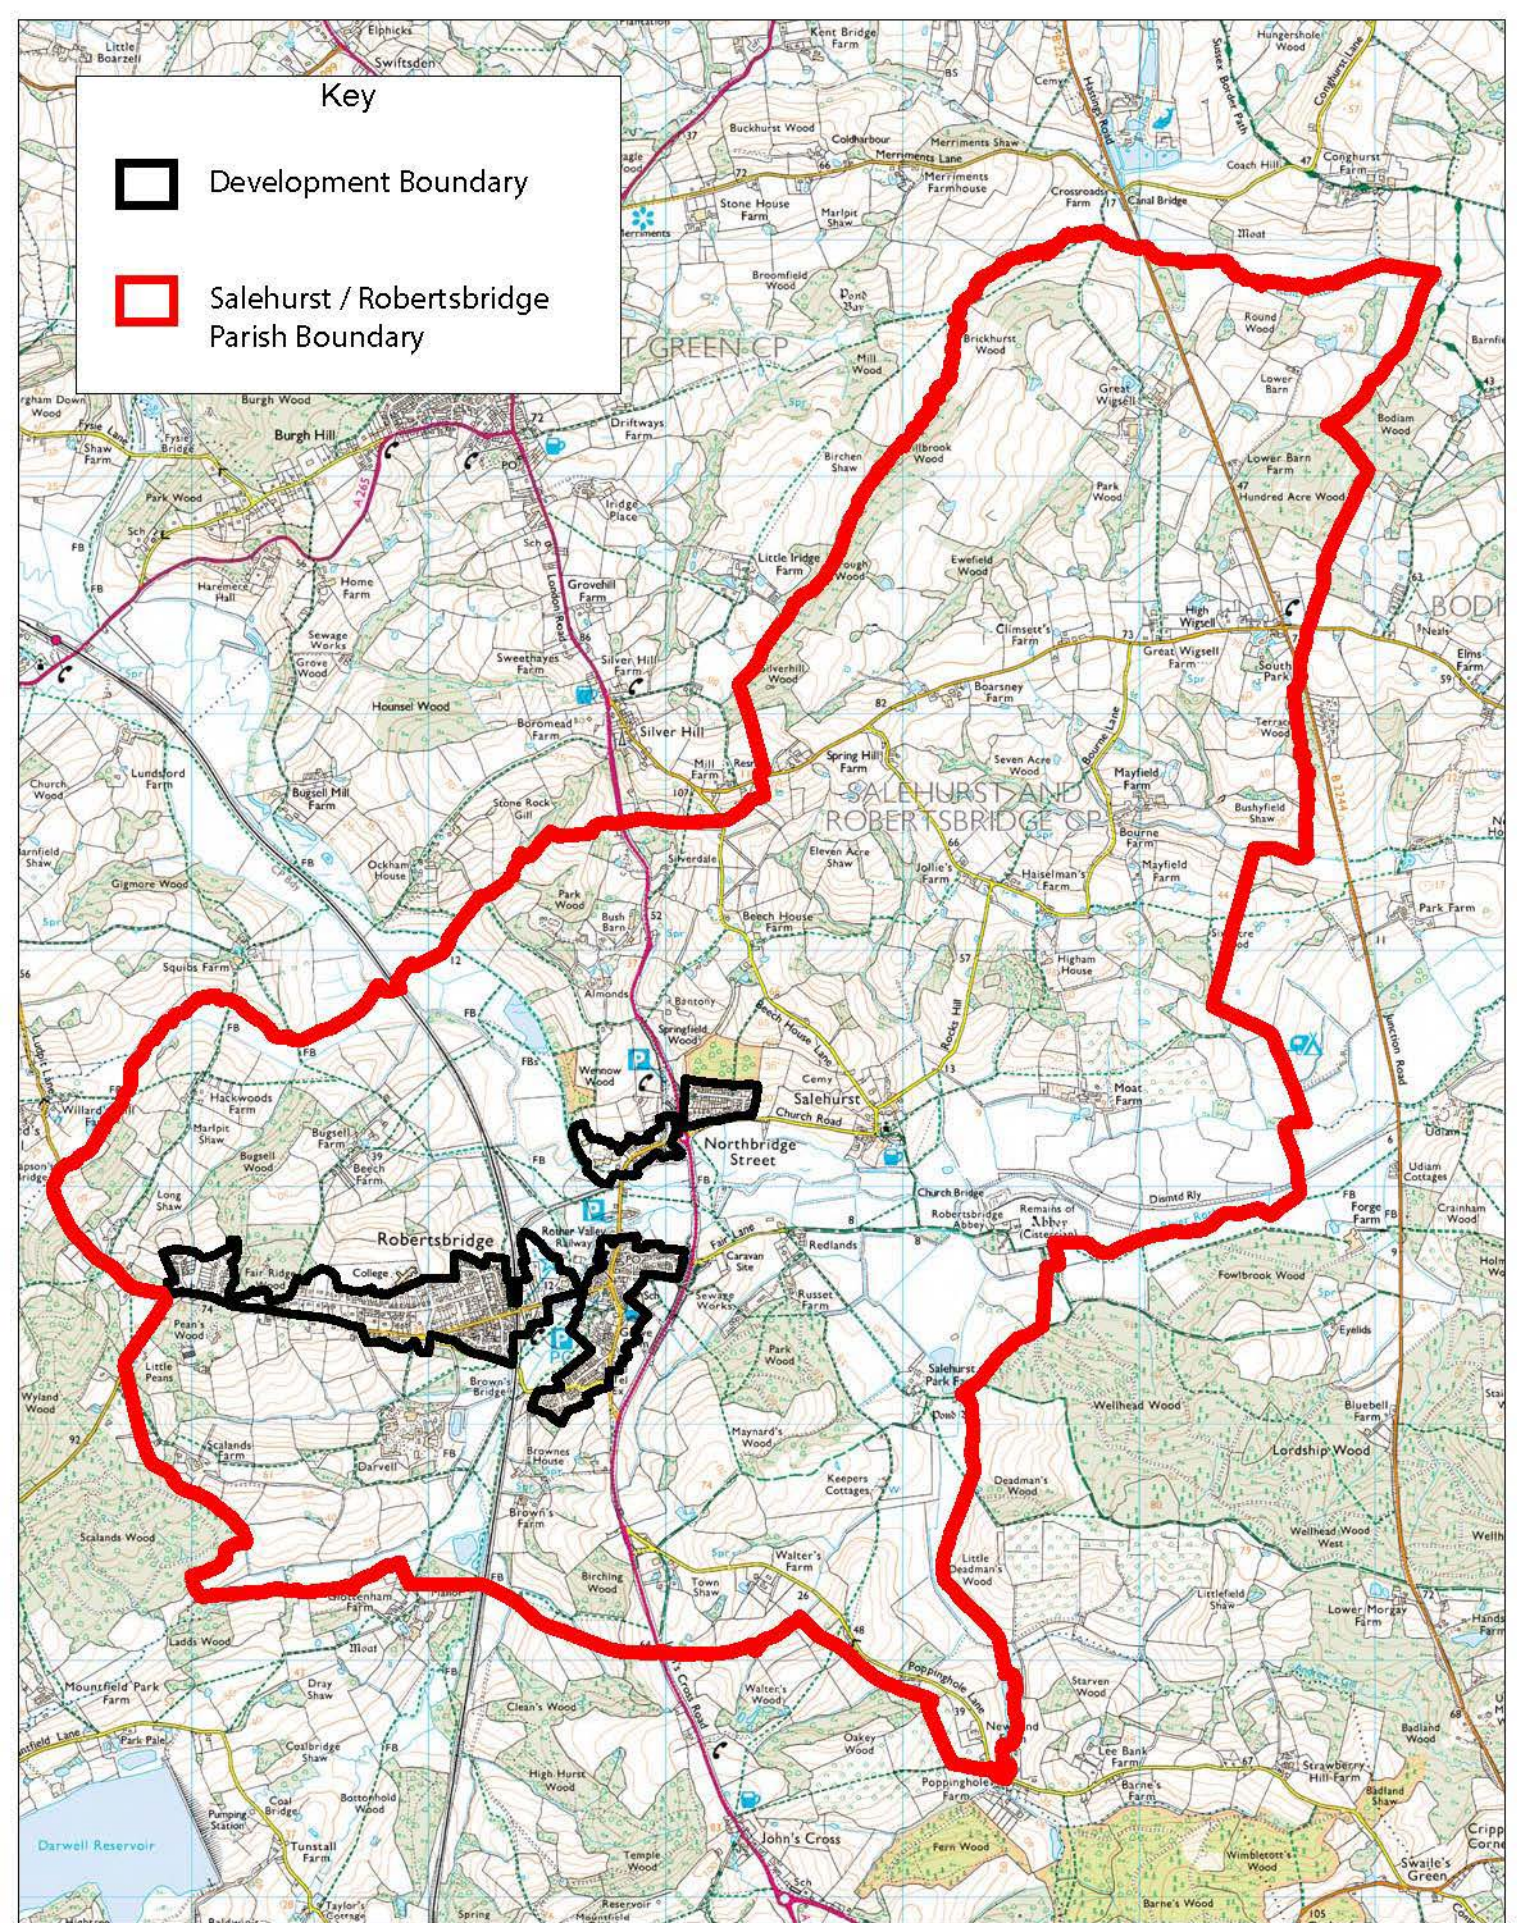

### Key

Development Boundary

Salehurst / Robertsbridge Parish Boundary

Reproduced from the Ordnance Survey mapping with the permission of the Controller of Her Majesty's Stationery Office. (Crown Copyright). Unauthorised reproduction infringes Crown copyright and may lead to prosecution or civil proceedings. Rother District Council Licence No 100018643 2015. No further copies may be made.