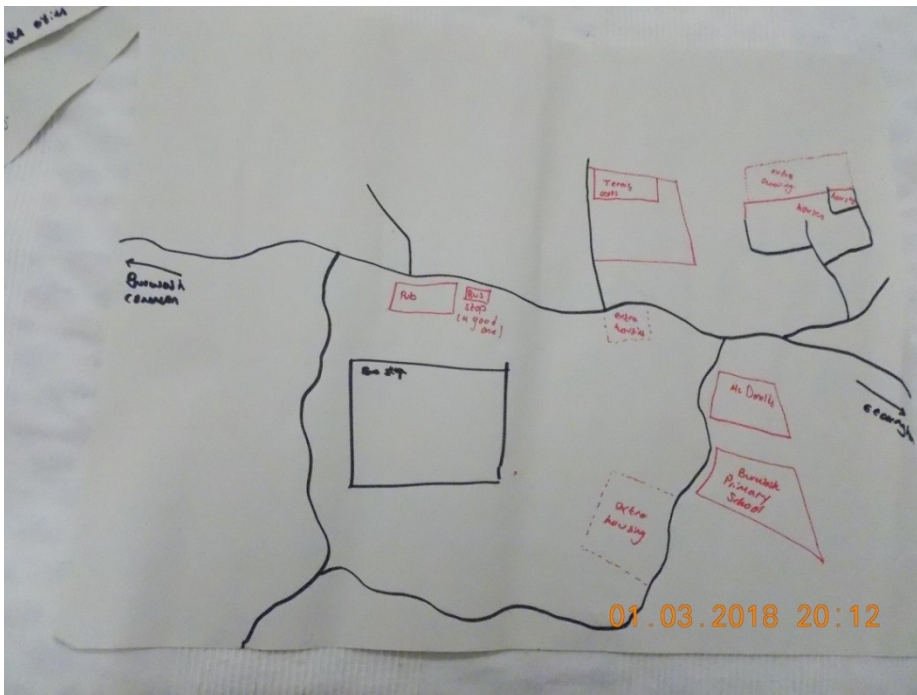

BURWASH NEIGHBOURHOOD PLAN

IDEAS FROM 12 BURWASH BEAVERS SHARED ON 31ST JANUARY 2018

BEAVERS WOULD LIKE TO SEE A:

- ◆ MARKET
- ◆ ZIP WIRE
- ◆ BAKER'S SHOP
- ◆ TENNIS COURT
- ◆ BASKET BALL COURT
- ◆ NET WALK
- ◆ GYM
- ◆ MORE ANIMALS [IN FARMS & IN THE WOODS]
- ◆ AQUARIUM
- ◆ SWINGS

Scouts

16 scouts

23 February 2018

- ◆ Aviary in park to include
- ◆ Shop/café/bird skill area/party area/picnic area/conservation area/incubation area/ground pit lake/fishing lake/reception/history & evaluation of birds/information/shop

Scouts café & bakery
Small park
Pick your own fruit
Down Shrub Lane

- More bus stops
- Tennis Courts
- Extra Housing
- McDonalds

BAPS (Burwash Amateur Pantomime Society)

4 young women

Sunday 25 February 2018