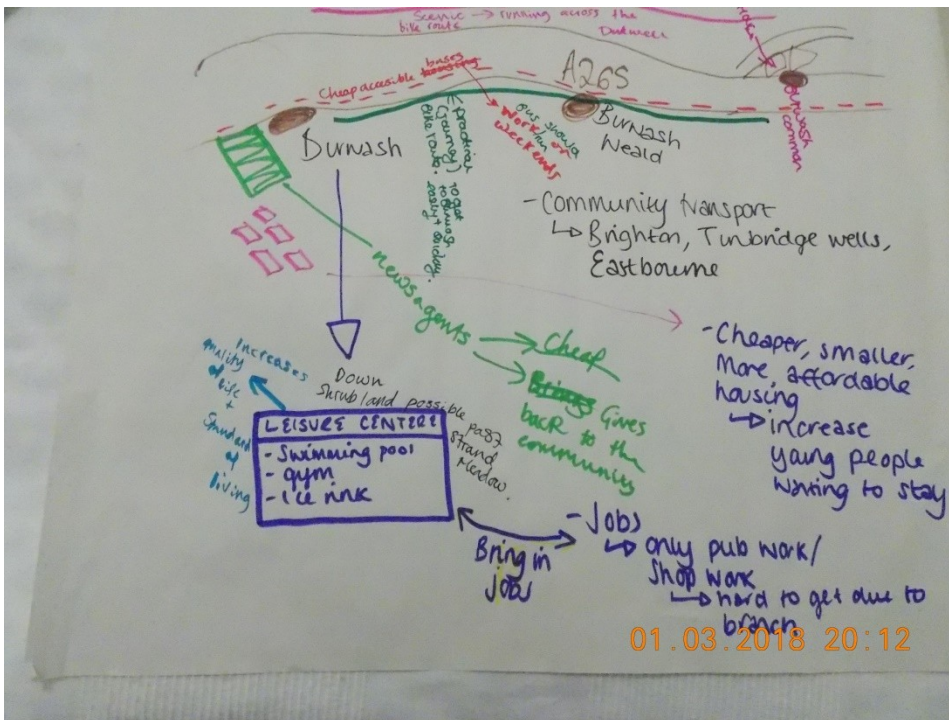

BAPS (Burwash Amateur Pantomime Society)

4 young women

Sunday 25 February 2018

- Scenic Bike Route along Dudwell
- Cheap affordable buses that run at the weekend
- Community Transport to Brighton, Eastbourne Tunbridge wells
- Newsagents gives back to the community
- Leisure Centre – swimming pool, gym, ice rink – increases quality of life standard of living
  Brings in jobs – only pub work now – hard to get shop work

Cheaper, smaller, more affordable housing – increase young people wanting to stay