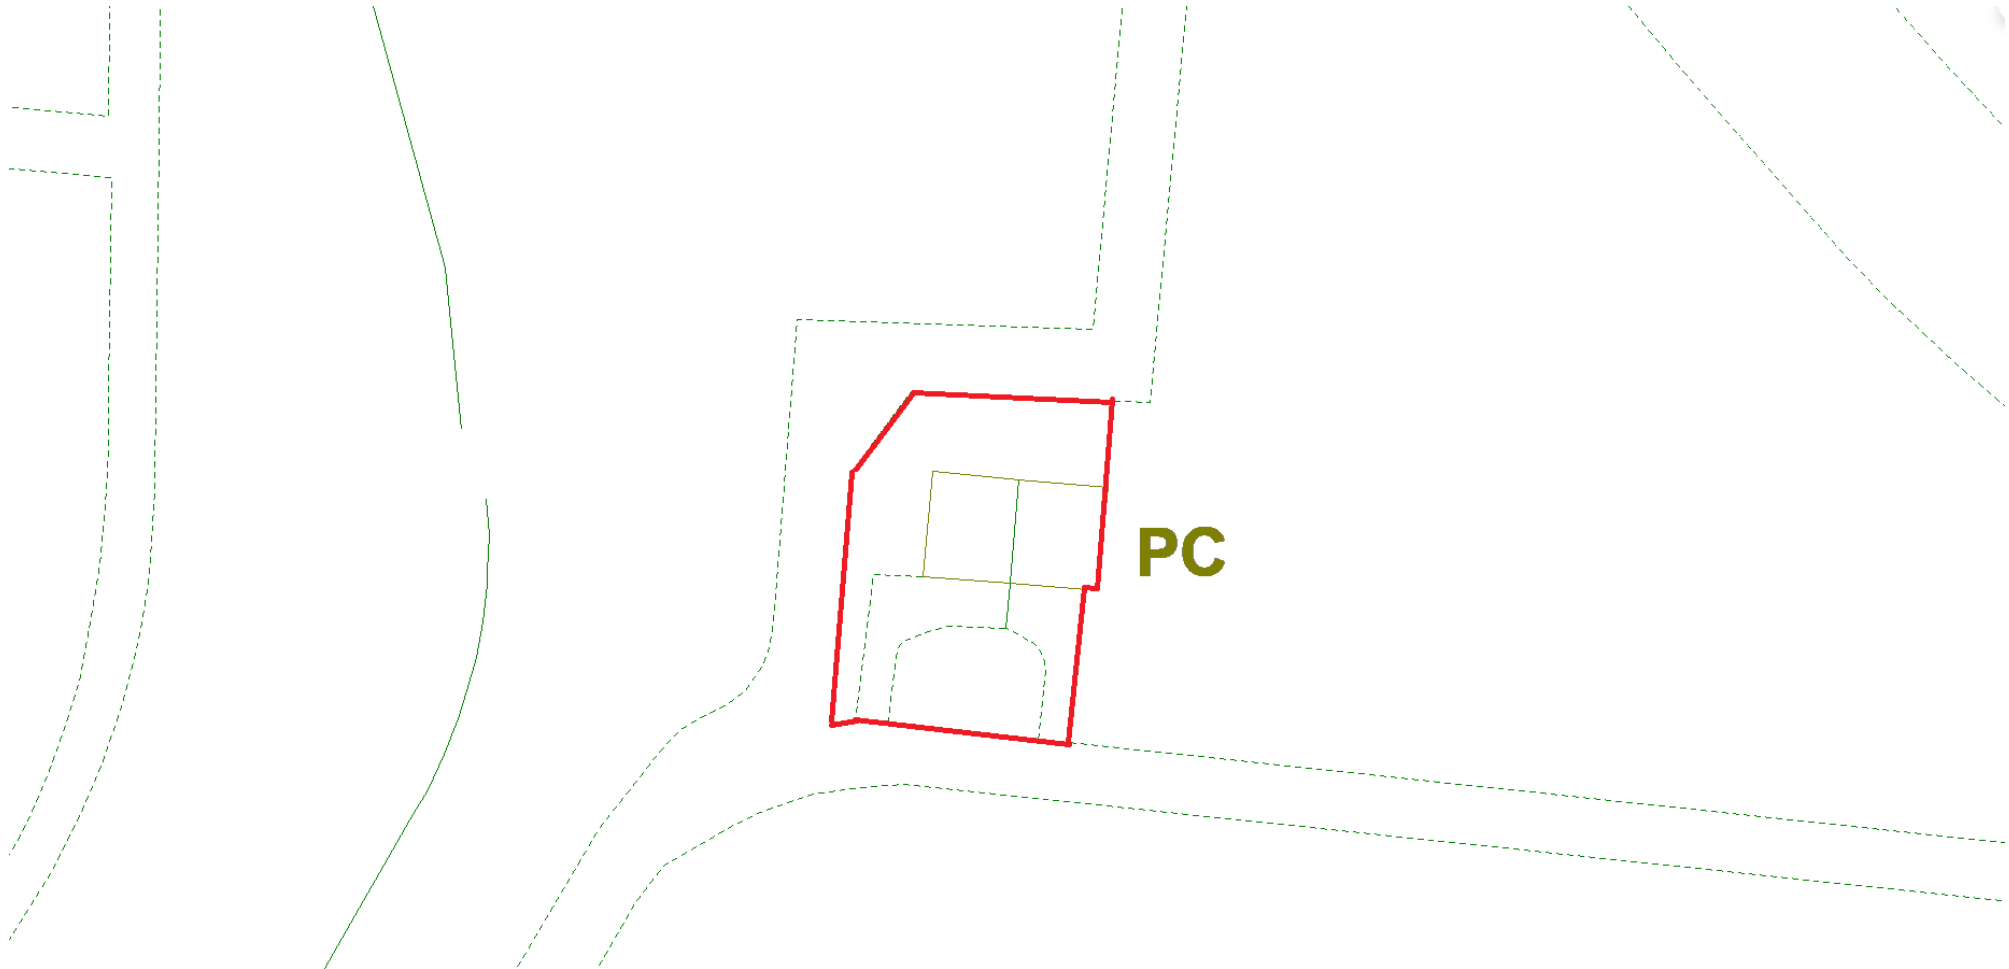

# Rother District Council

Ref: BEXTURK163

Bexhill Cemetery, St Marys Lane, Bexhill On Sea TN39 5JE

Date: January 2023

Not to Scale - For Identification Purposes Only