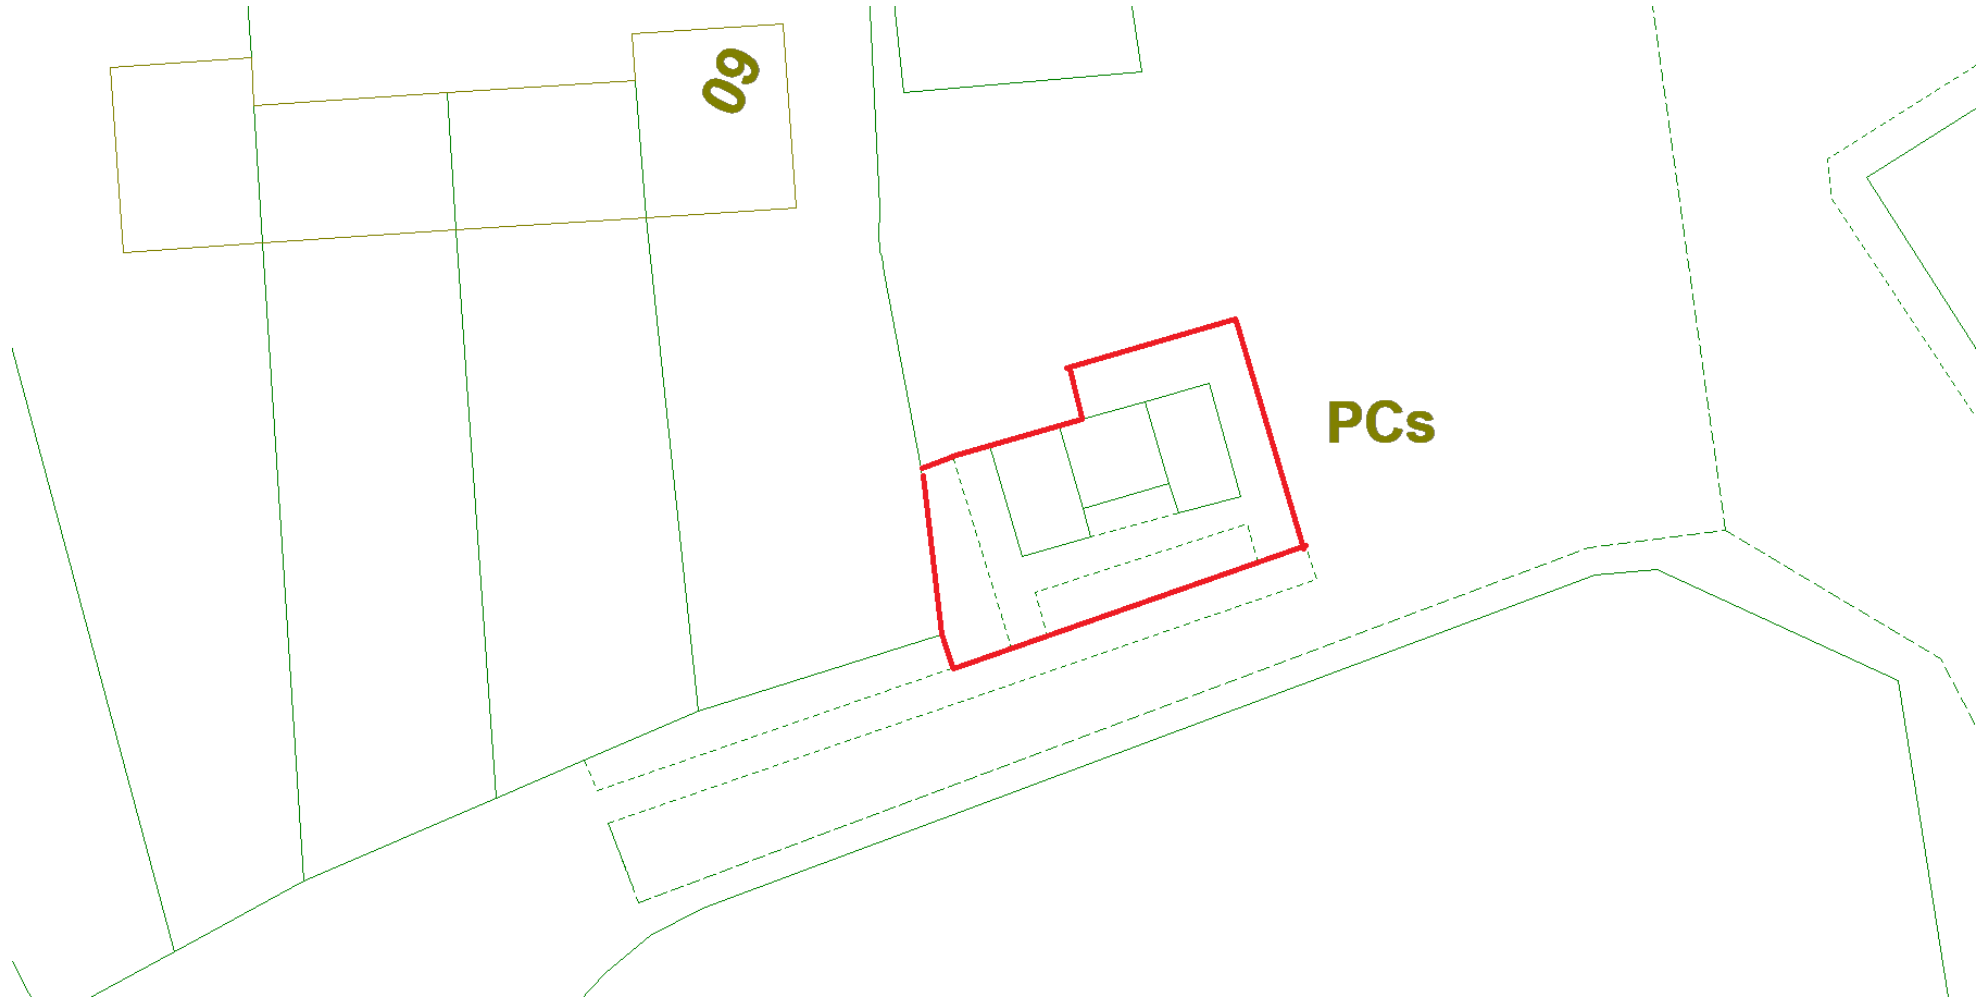

# Rother District Council

Ref: BEXBOCP027

Bexhill Little Common Rec, Pear Tree Lane, Little Common TN39 4PG

Date: January 2023

Not to Scale - For Identification Purposes Only