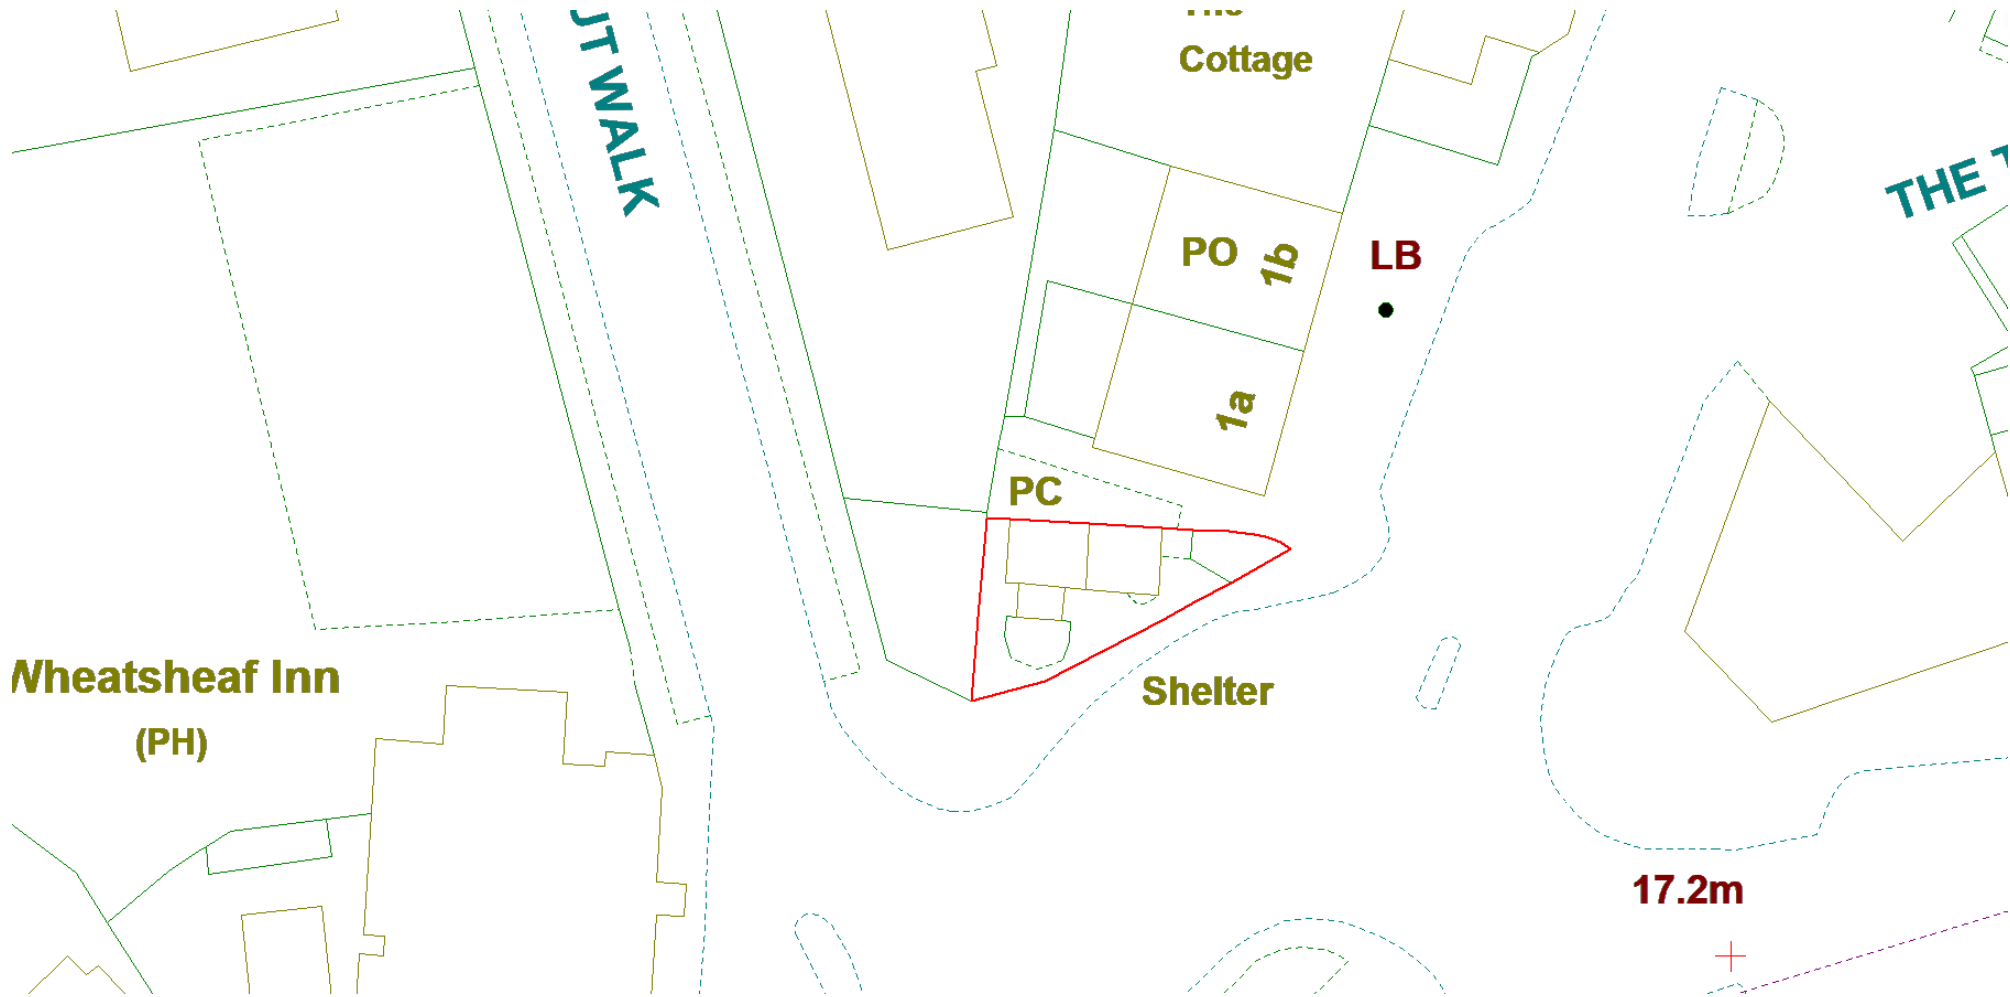

Rother District Council

Ref: BEXLITT138

Little Common Roundabout, Pear Tree Lane, Little Common TN39 4PE

Date: January 2023

Not to Scale - For Identification Purposes Only