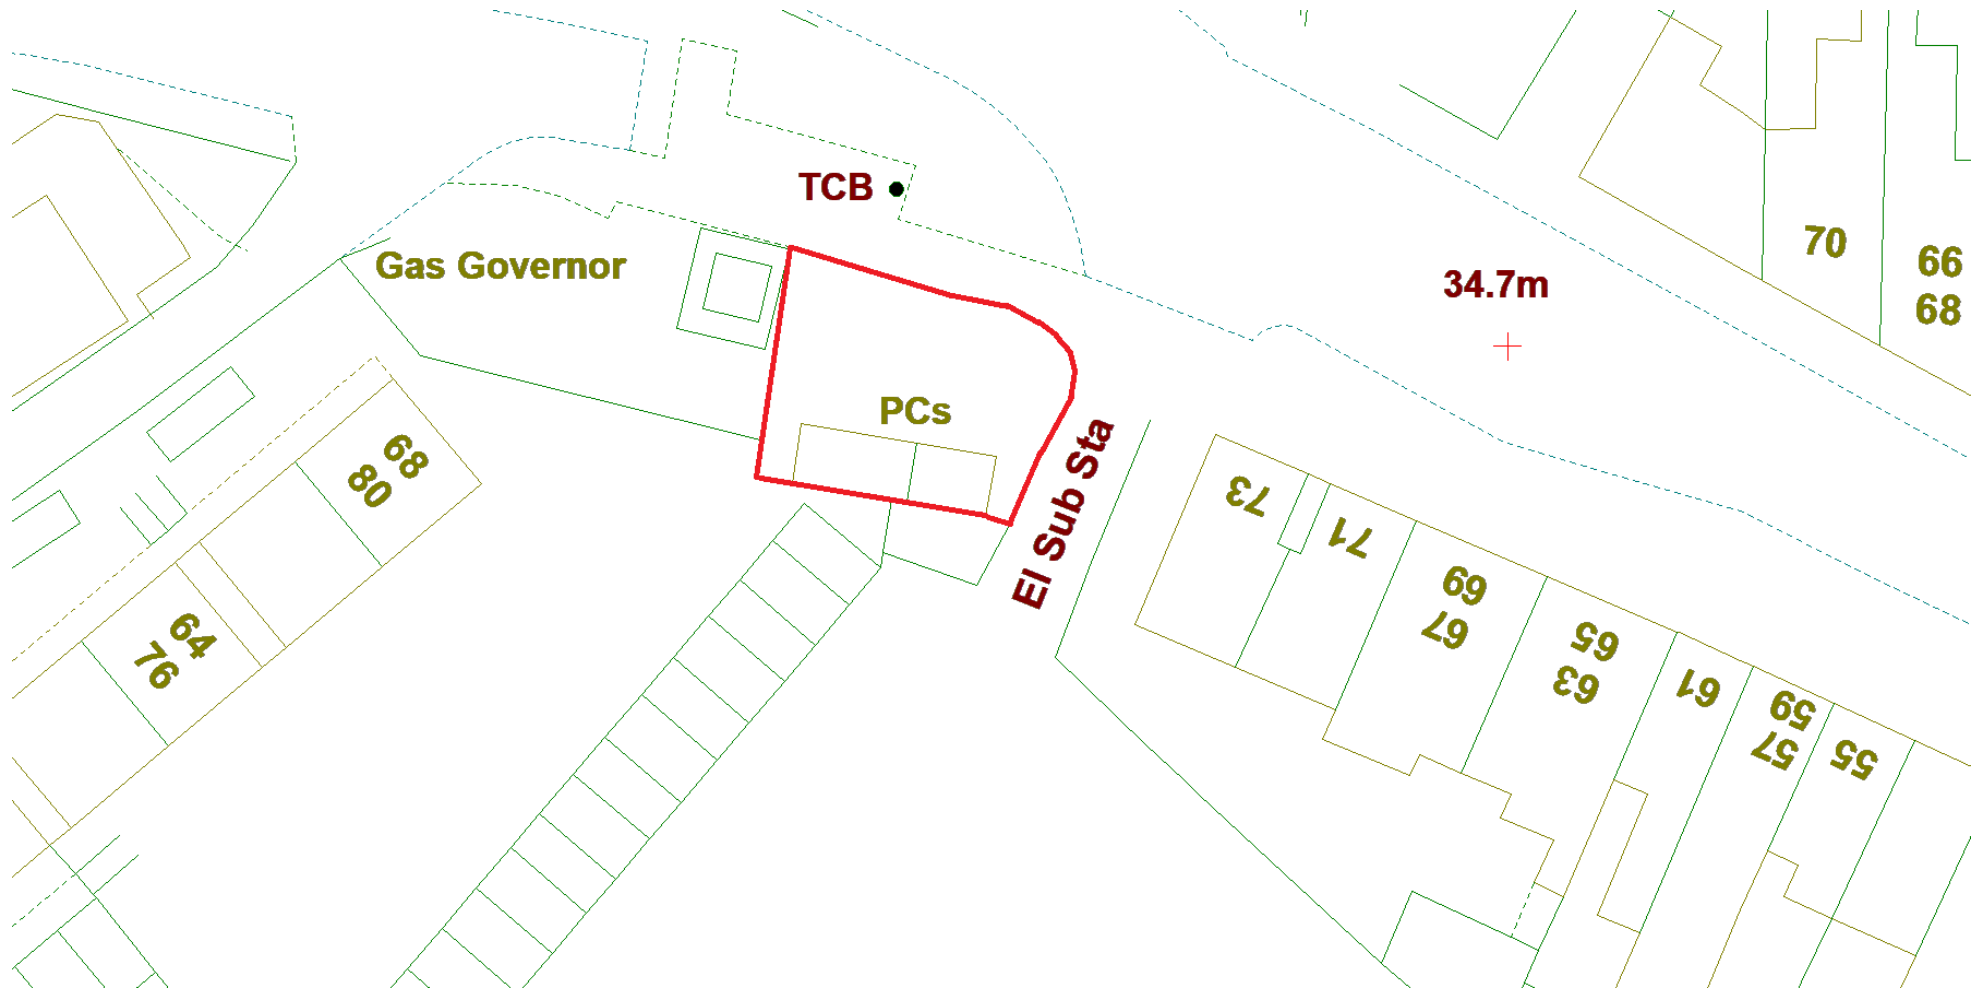

# Rother District Council

Ref: BEXSIDC153

Bexhill Sidley Car Park, Ninfield Road, Bexhill On Sea, TN39 5BA

Date: January 2023

Not to Scale - For Identification Purposes Only