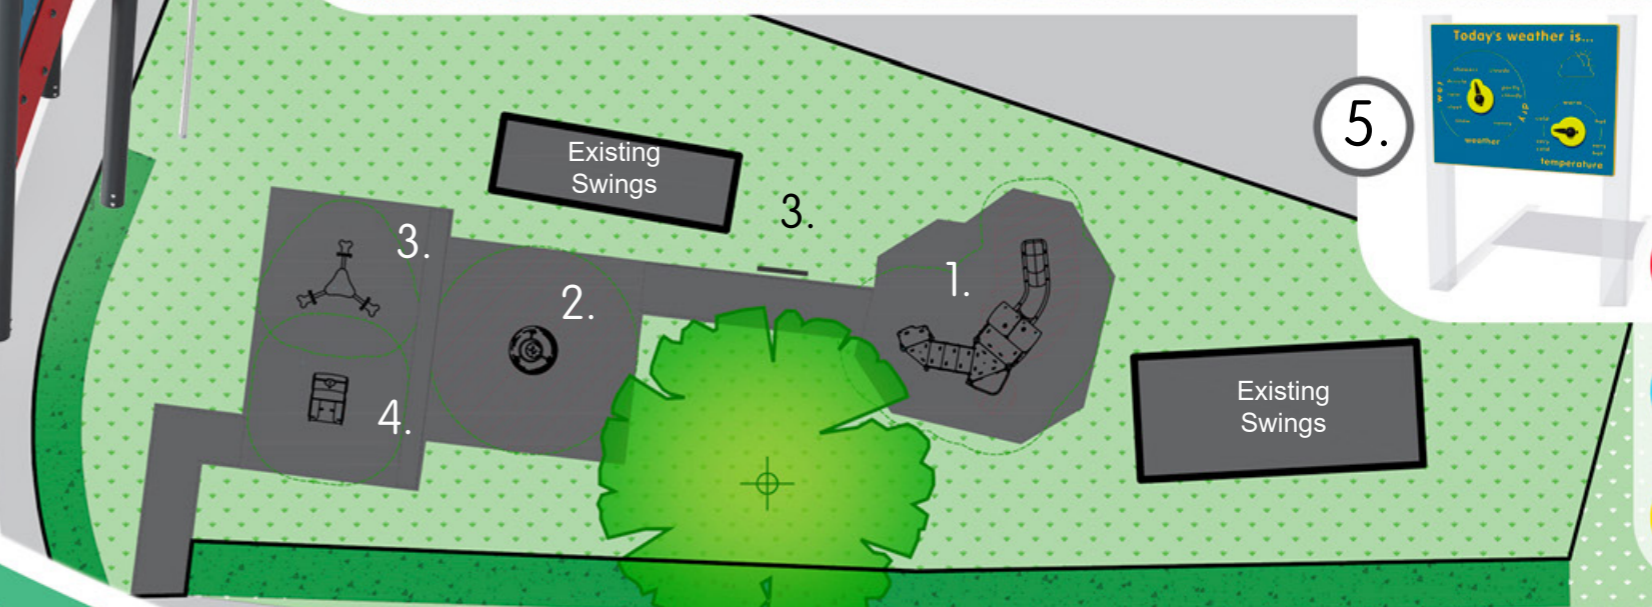

Sidley House Play Area

Rother District Council

Target age range: Toddlers, pre-school through to age 6
Existing cradle and flat seat swings to be retained.

1. Multiplay - 2-8 years
2. Tipi Carousel with Top Brace - 4-15 years
3. Three Seat Seesaw - 3-8 years
4. Fire Truck Role Play - 2-6 years
5. Weather Play Panel - 2-8 years

DDA Access Steps with pull me up hand grips

INCLUSIVE

1.

Low Level Play Panels
Music Play
Tactile Play

SLIDE

5.

VARIETY OF SENSORY TACTILE
PLAY PANELS

ROLE PLAY

ROCK

SPIN

CLIMB

3.