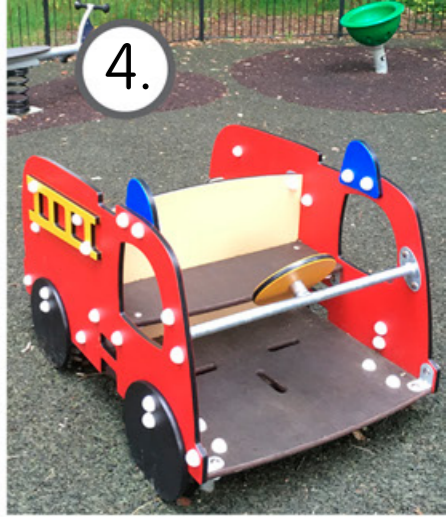

Sidley House Play Area

Rother District Council

Target age range: Toddlers, pre-school through to age 6
Existing cradle and flat seat swings to be retained.

1. Multiplay - 2-8 years
2. Tipi Carousel with Top Brace - 4-15 years
3. Three Seat Seesaw - 3-8 years
4. Fire Truck Role Play - 2-6 years
5. Weather Play Panel - 2-8 years

DDA Access Steps with pull me up hand grips

INCLUSIVE

1.

Low Level Play Panels
Music Play
Tactile Play

SLIDE

5.

VARIETY OF SENSORY TACTILE
PLAY PANELS

ROLE PLAY

ROCK

SPIN

CLIMB

3.