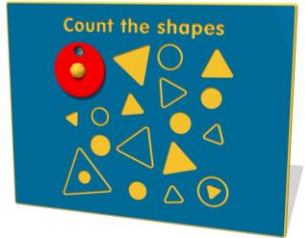

# Alternative Play Panel Options

Abacus 2

Underwater Bubble

What Time is It

Count the Shapes

Driving with Mirrors

Hello Braille

Hello Sign Language