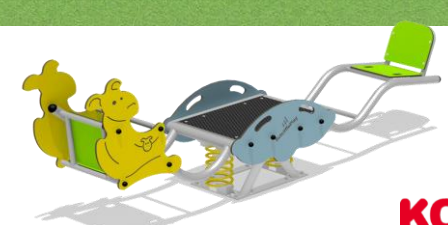

# Rye Salts Play Area

 Wheelchair Accessible

Existing Play Equipment

Existing Play Equipment

Existing Play Equipment

18+ Users

Age  
2-8  
Range

INCLUSIVE

Existing Play Equipment

Existing Play Equipment

Existing Play Equipment

Bonded Rubber Mulch Surfacing linked to pathway and to existing Multiplay & Spinner Bowl for inclusive access

Bonded Rubber Mulch Surfacing linked to pathway and to existing Swings for inclusive access

Existing Play Equipment

**KOMPAN**  
Let's play

1. Inclusive Carousel with Bench

2. Sparkling Butterfly Play Panel

3. Play Chime Musical Panel

4. Today's Weather Is Play Panel

5. Inclusive Seesaw