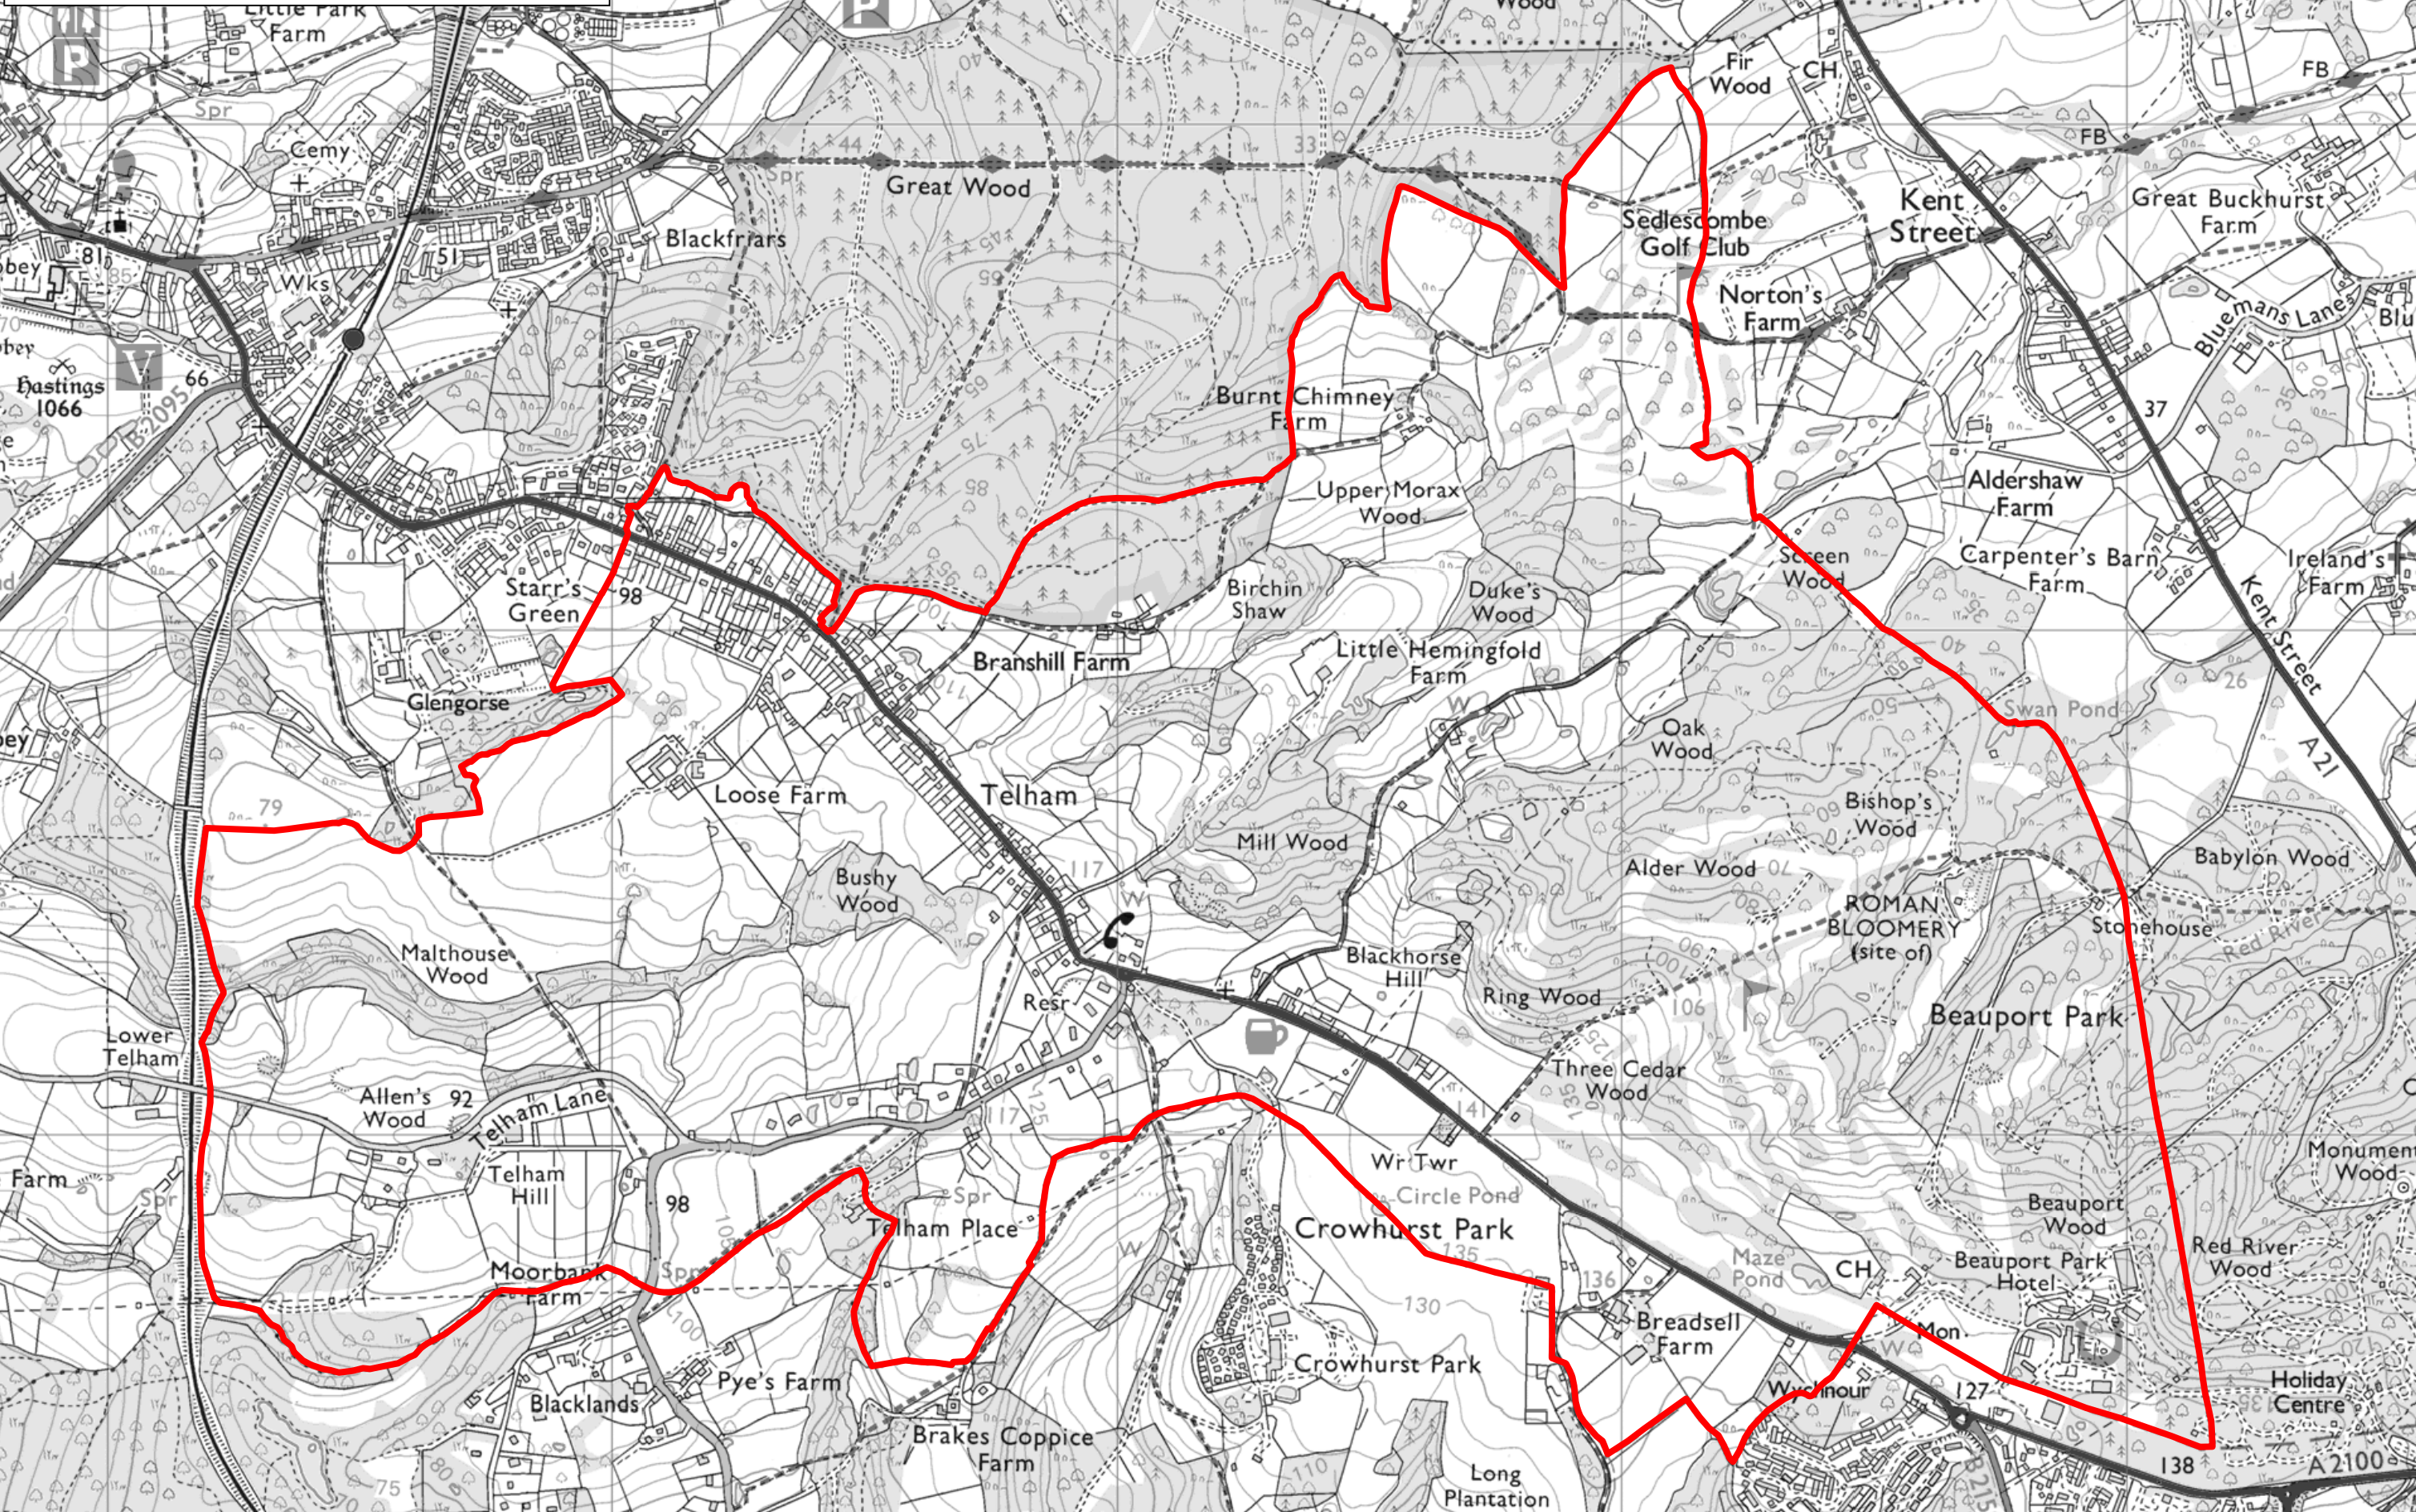

Polling Districts
Battle - Telham (BATE)

Reproduced from the Ordnance Survey mapping with the permission of the Controller of Her Majesty's Stationery Office. (Crown Copyright). Unauthorised reproduction infringes Crown copyright and may lead to prosecution or civil proceedings. Rother District Council Licence No 100018643 2023.