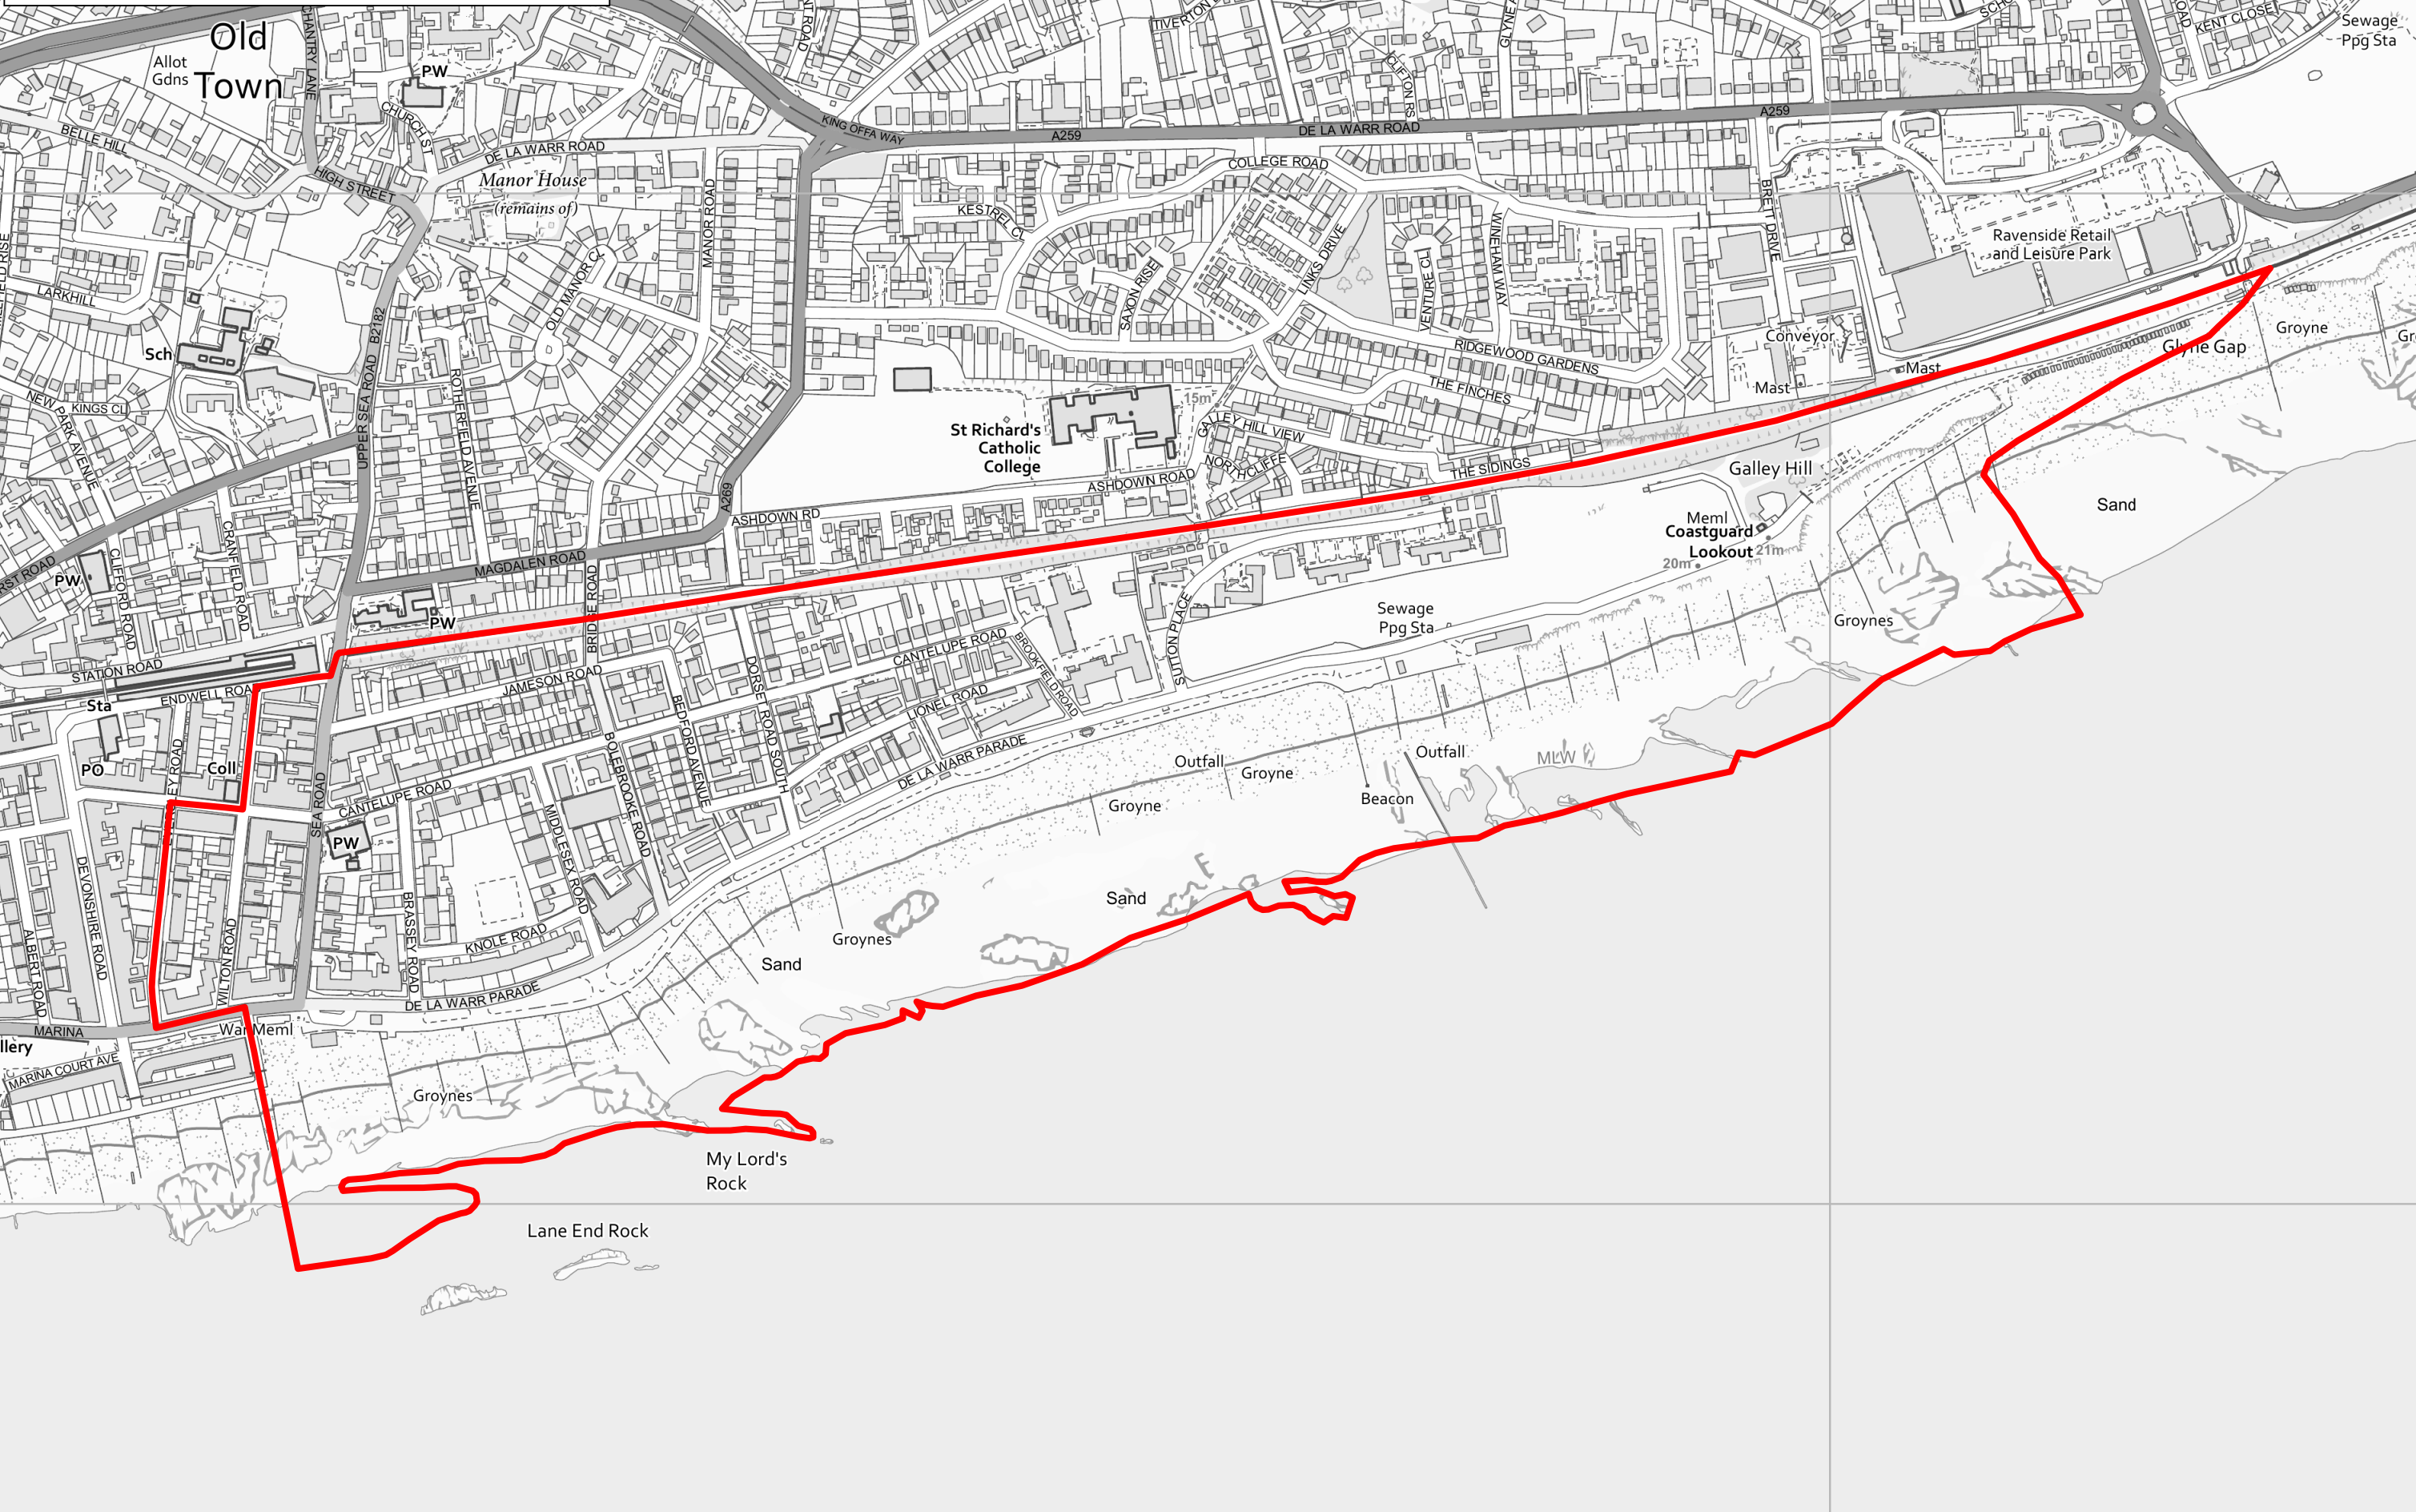

Polling Districts
Bexhill Sackville 2 (BHS2)

Reproduced from the Ordnance Survey mapping with the permission of the Controller of Her Majesty's Stationery Office. (Crown Copyright). Unauthorised reproduction infringes Crown copyright and may lead to prosecution or civil proceedings. Rother District Council Licence No 100018643 2023.