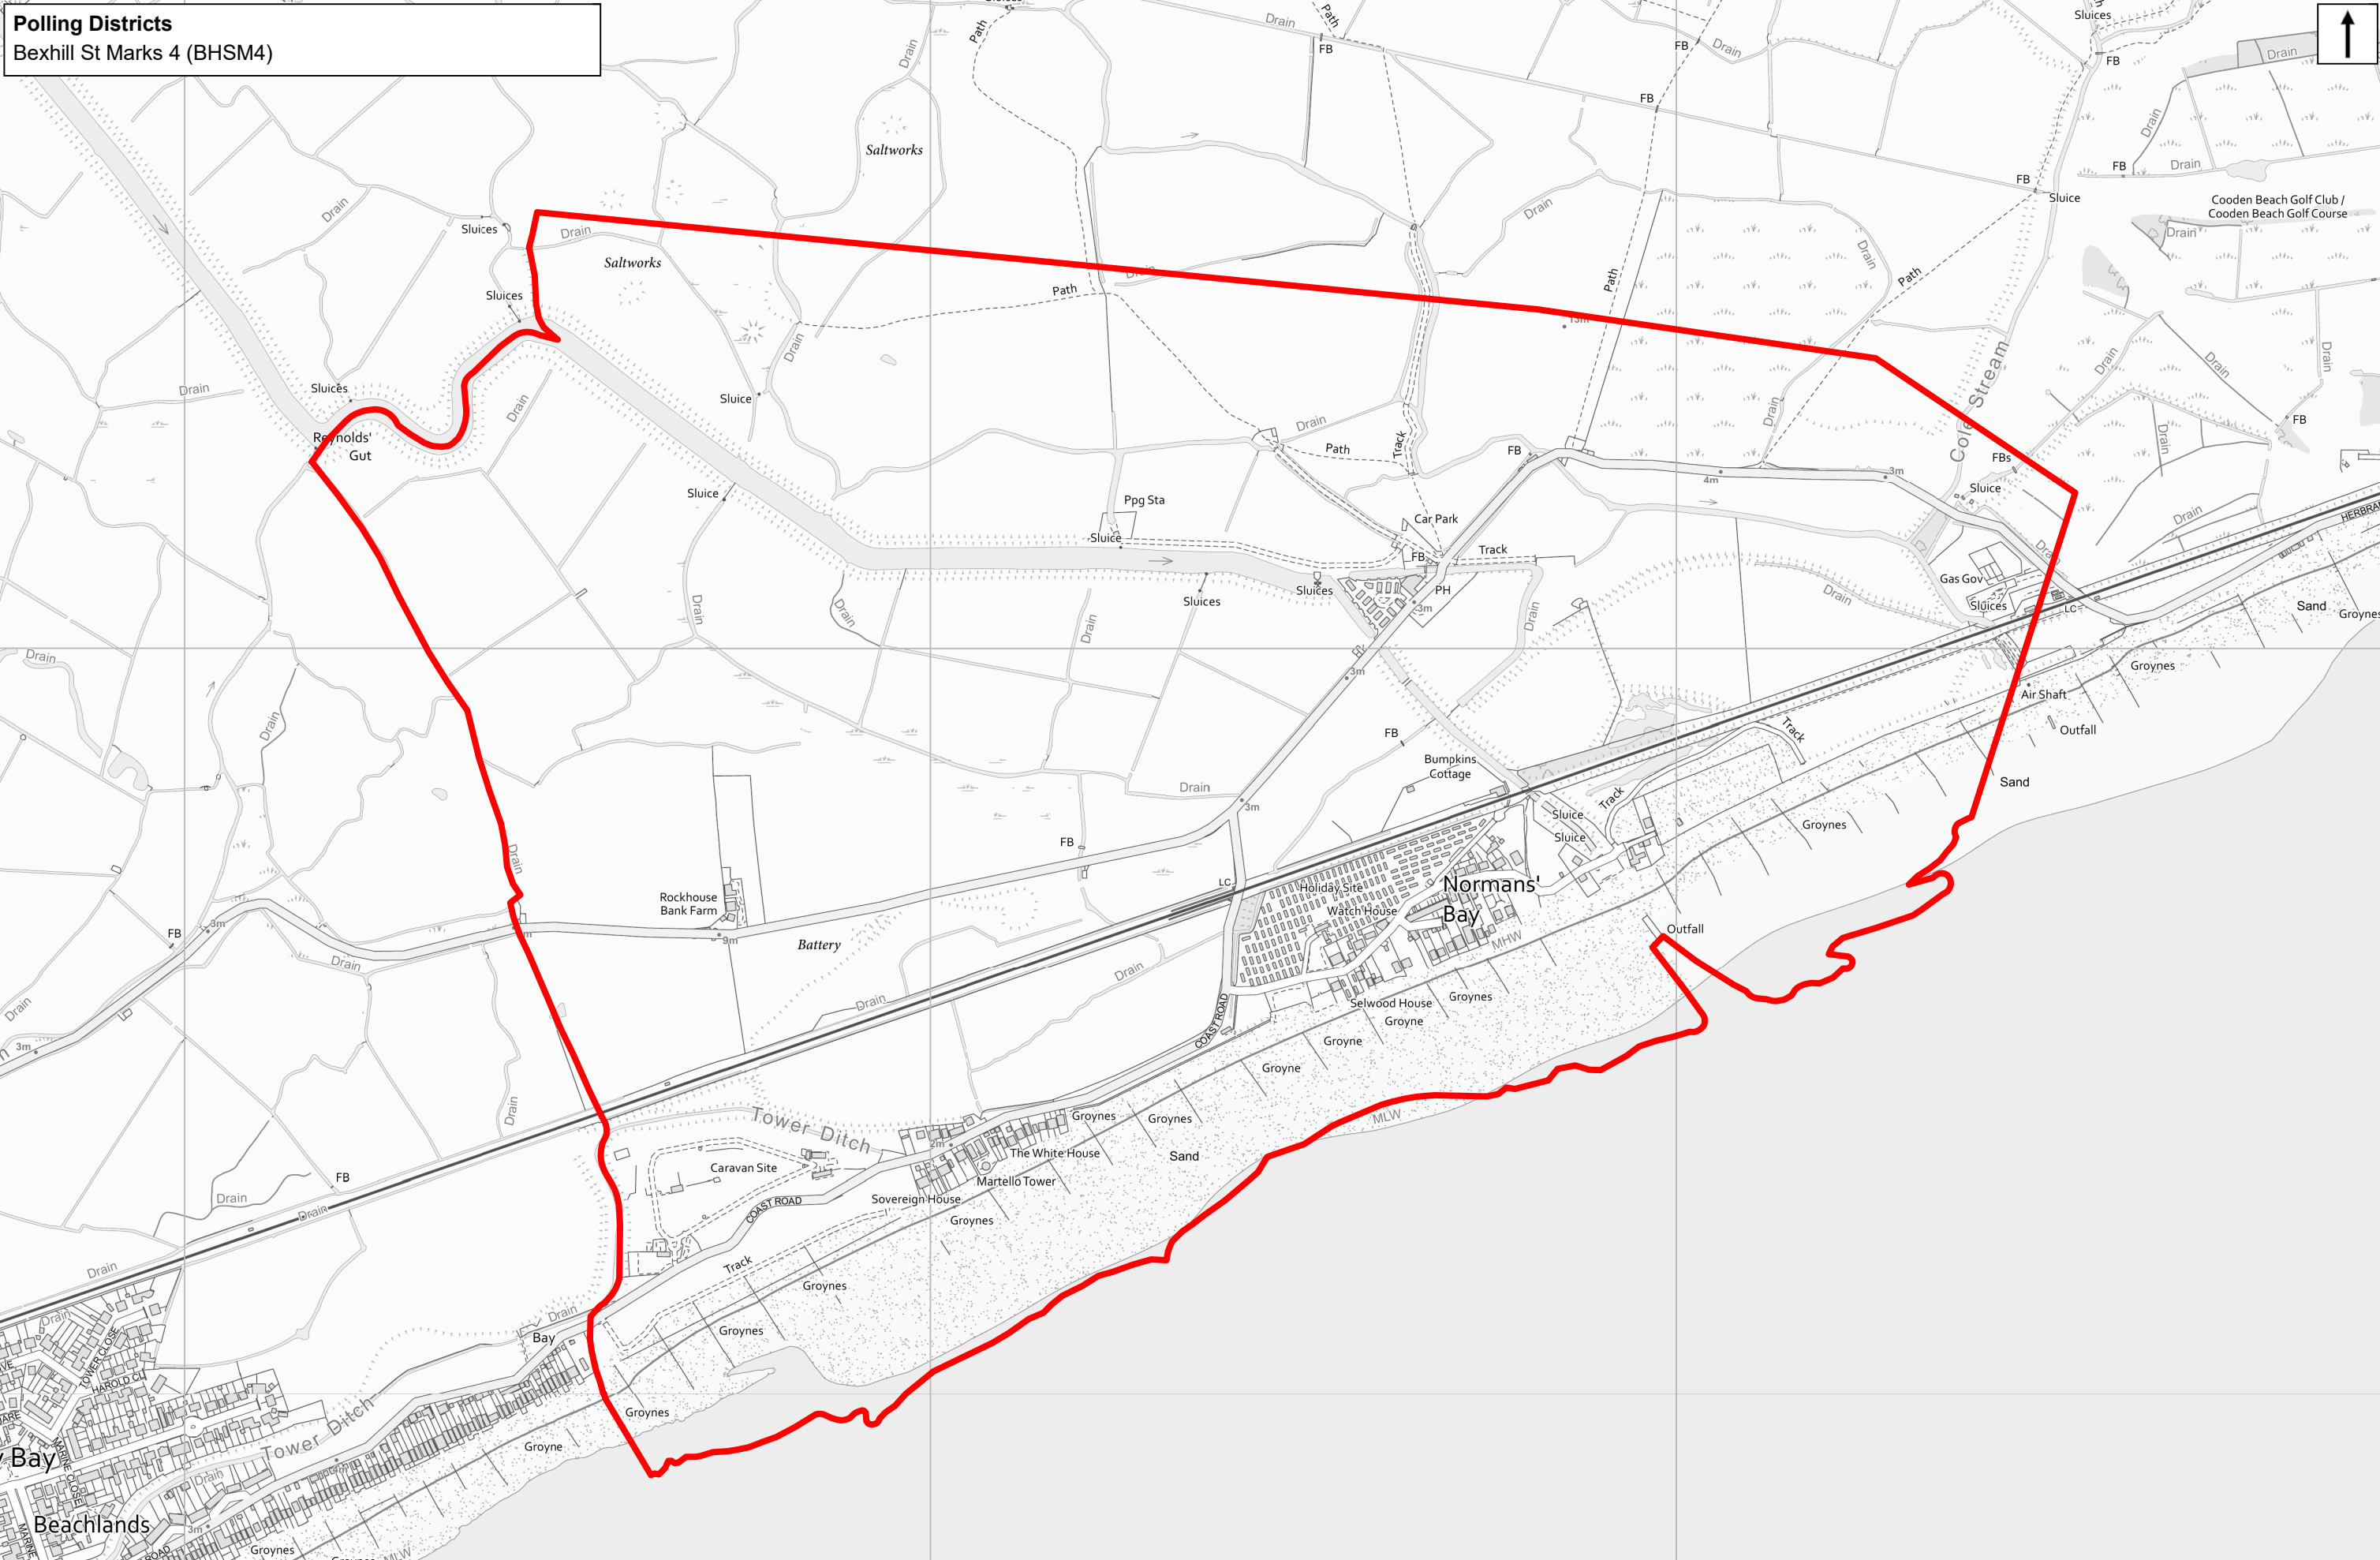

Polling Districts
Bexhill St Marks 4 (BHSM4)

Reproduced from the Ordnance Survey mapping with the permission of the Controller of Her Majesty's Stationery Office. (Crown Copyright). Unauthorised reproduction infringes Crown copyright and may lead to prosecution or civil proceedings. Rother District Council Licence No 100018643 2023.