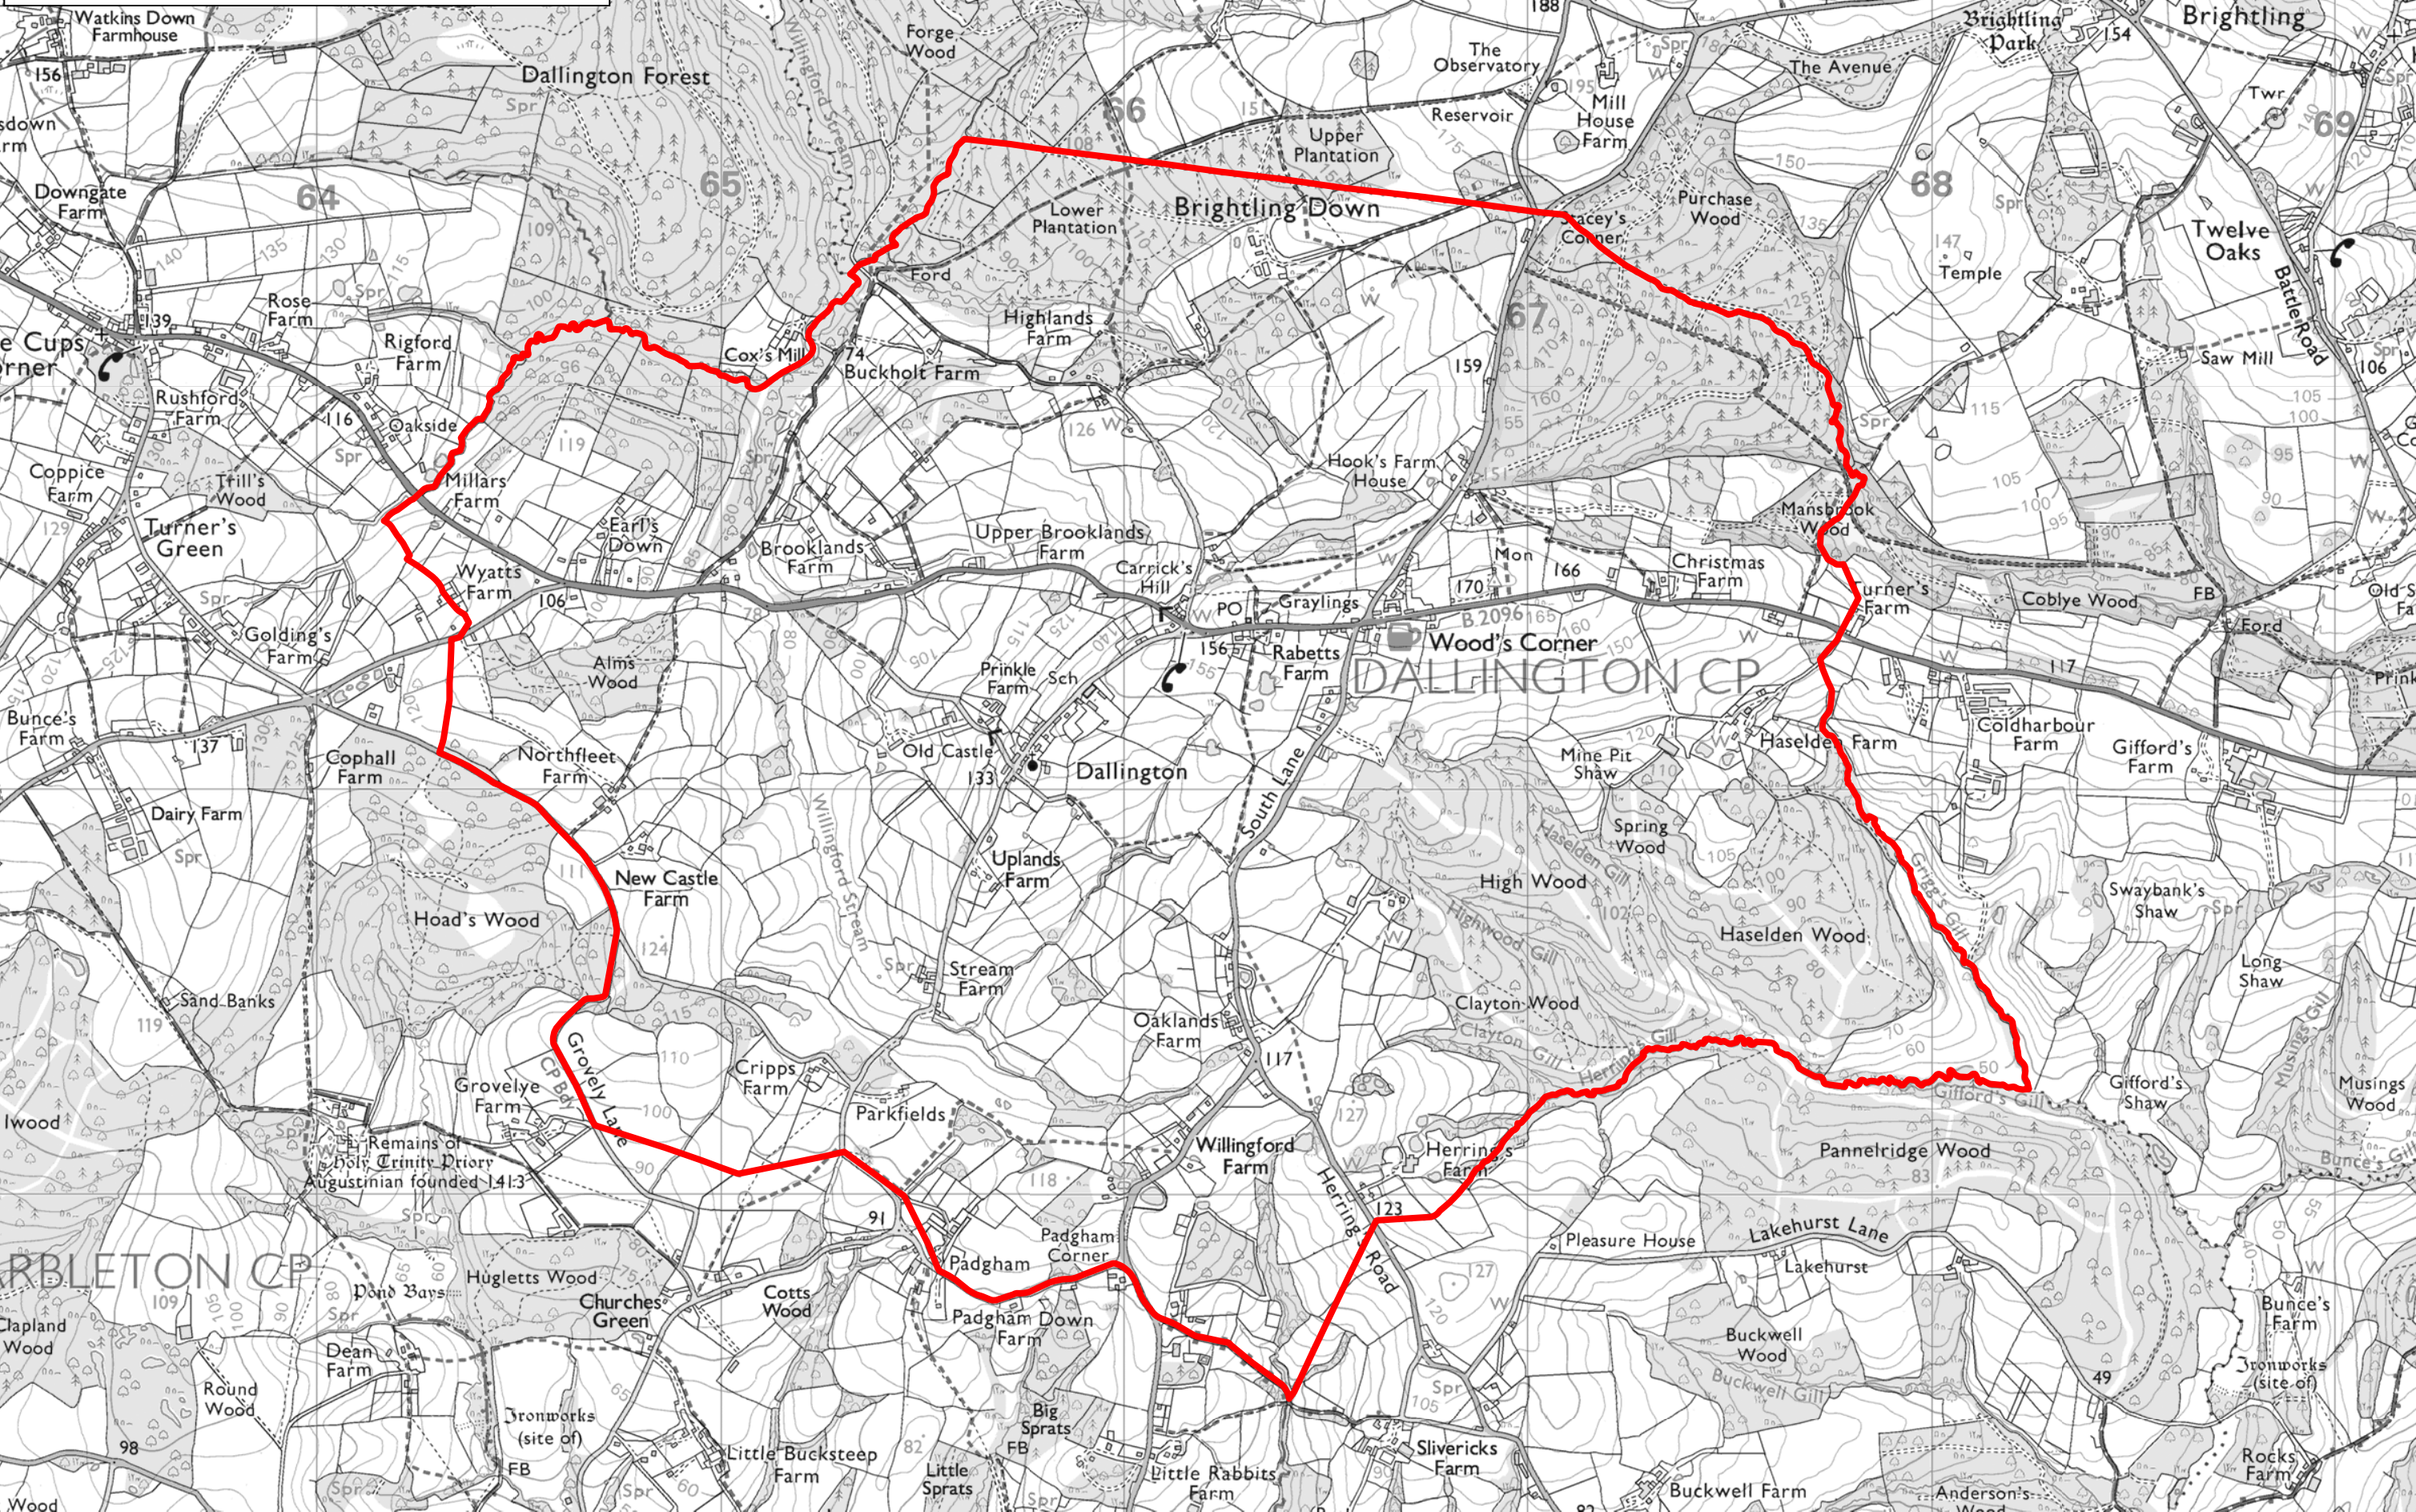

Polling Districts
Dallington (DAL)

Reproduced from the Ordnance Survey mapping with the permission of the Controller of Her Majesty's Stationery Office. (Crown Copyright). Unauthorised reproduction infringes Crown copyright and may lead to prosecution or civil proceedings. Rother District Council Licence No 100018643 2023.