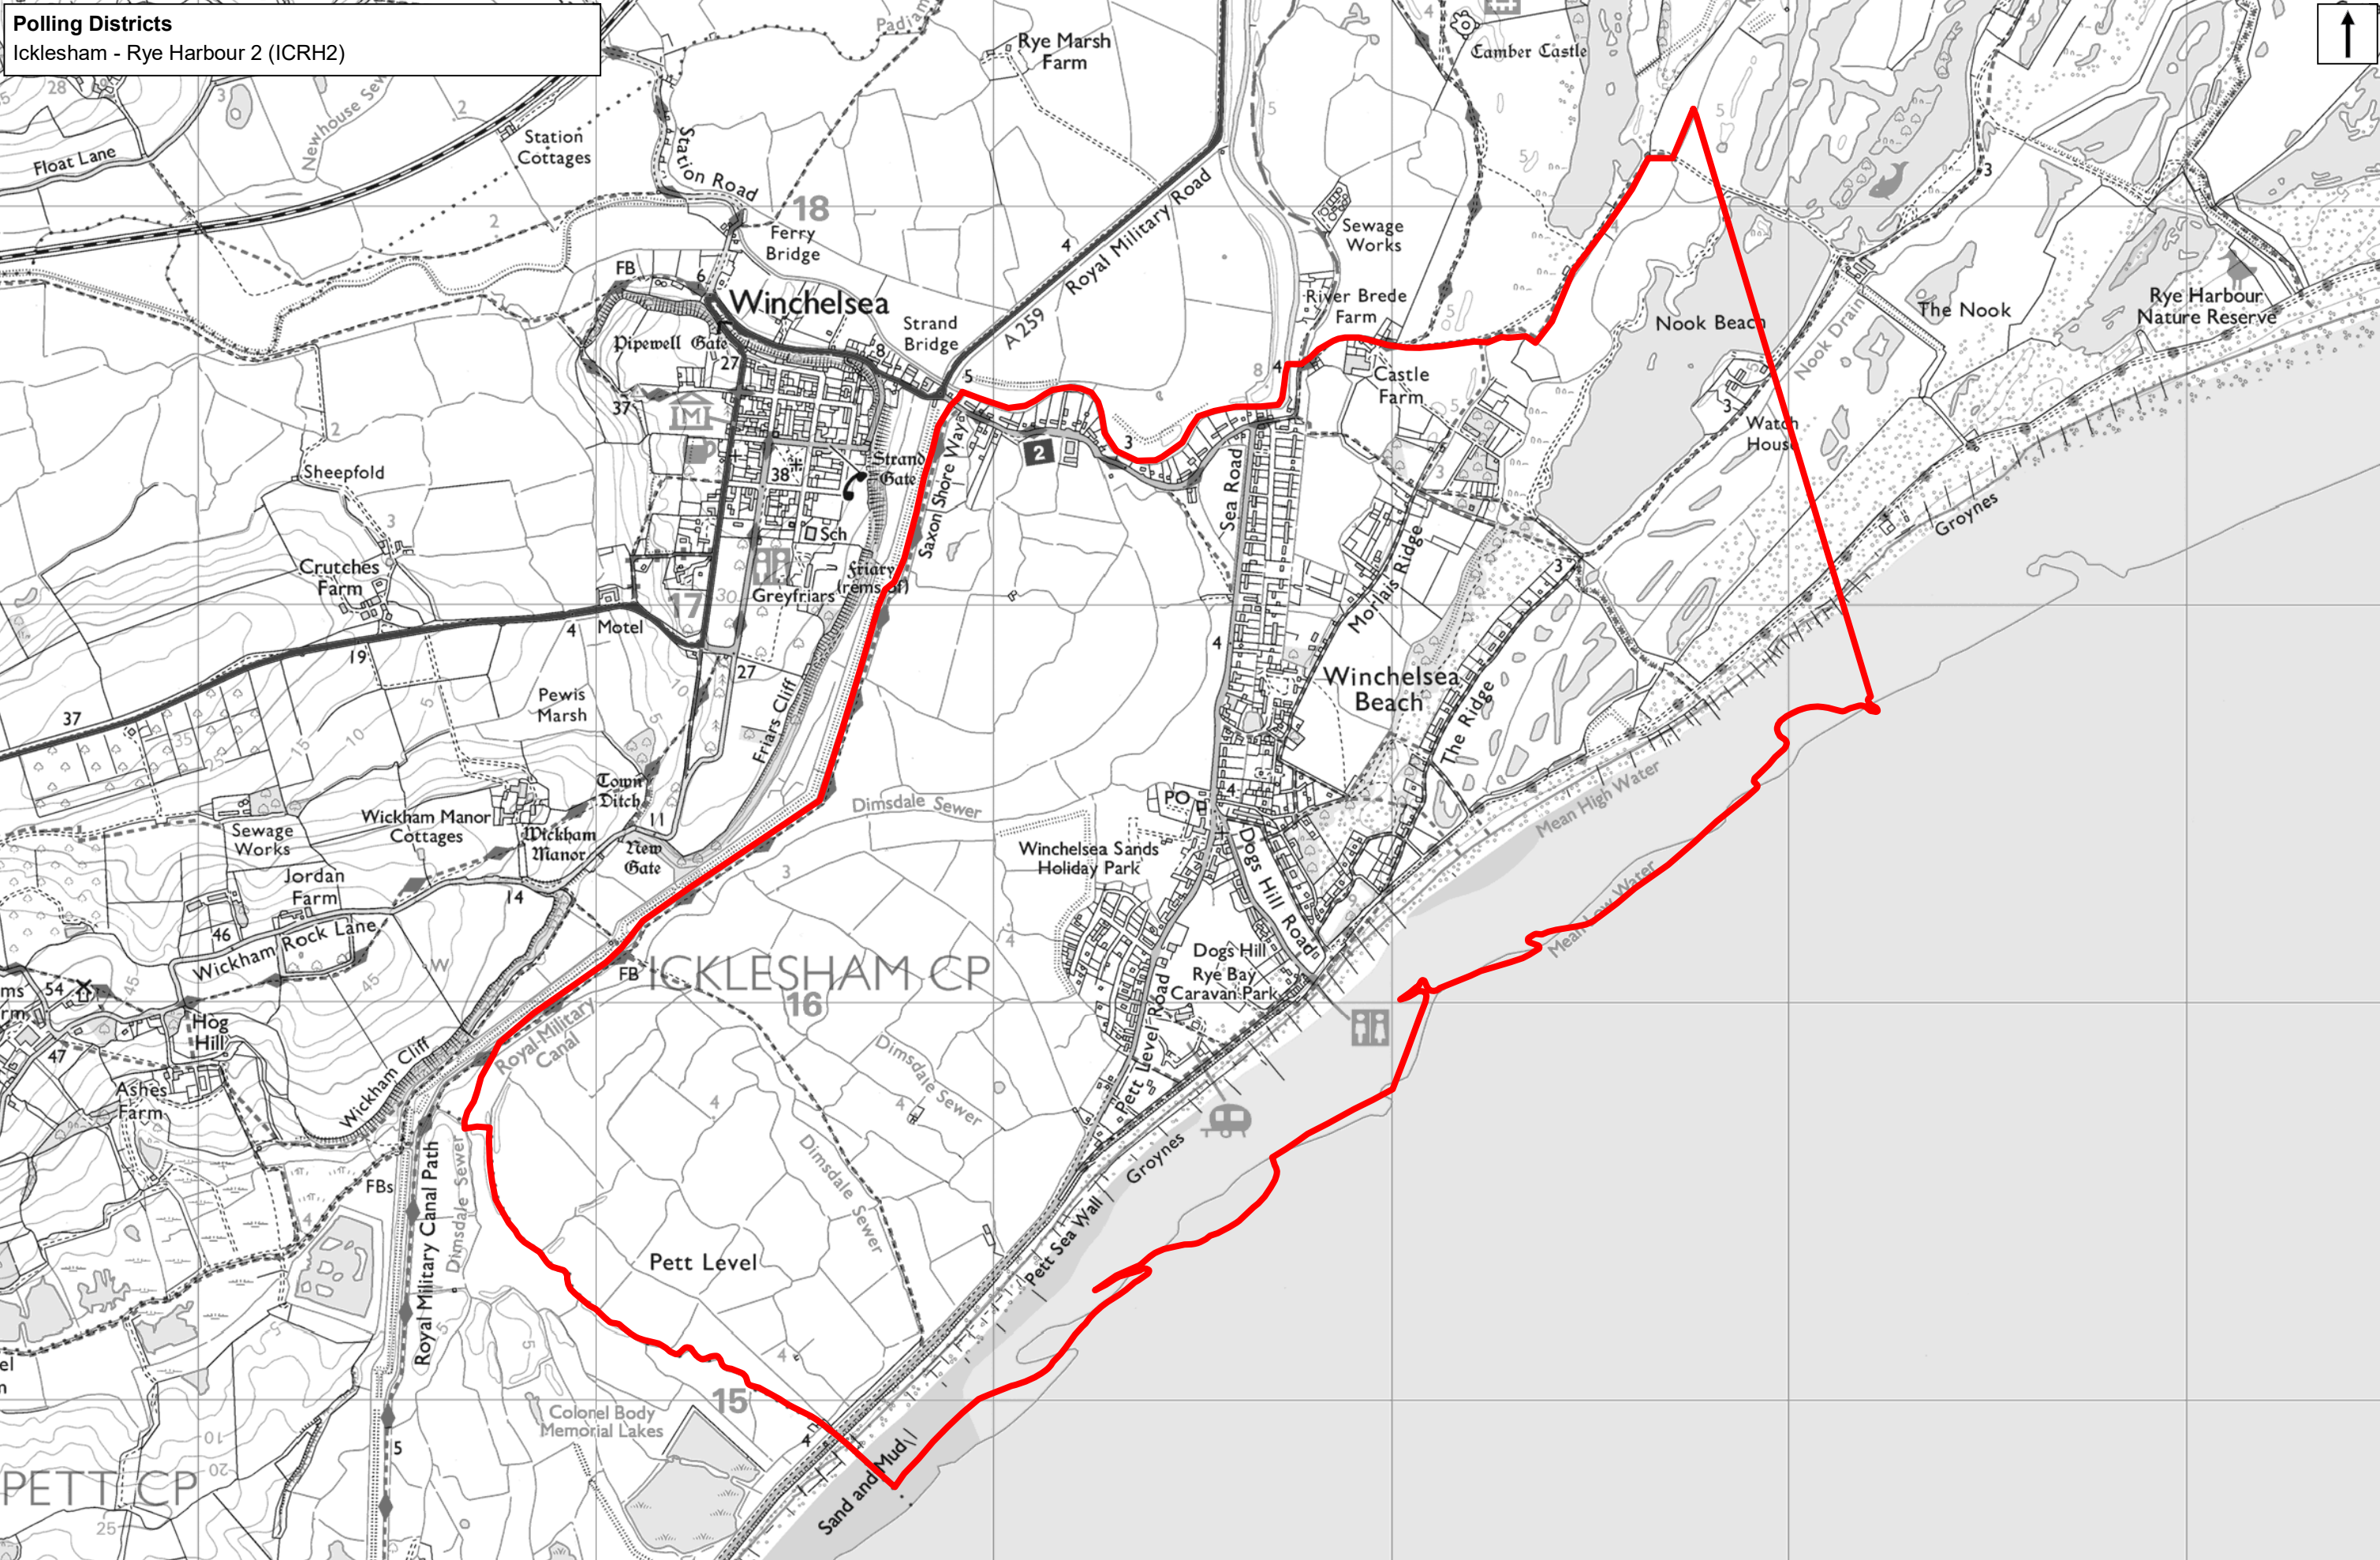

Polling Districts
Icklesham - Rye Harbour 2 (ICRH2)

Reproduced from the Ordnance Survey mapping with the permission of the Controller of Her Majesty's Stationery Office. (Crown Copyright). Unauthorised reproduction infringes Crown copyright and may lead to prosecution or civil proceedings. Rother District Council Licence No 100018643 2023.