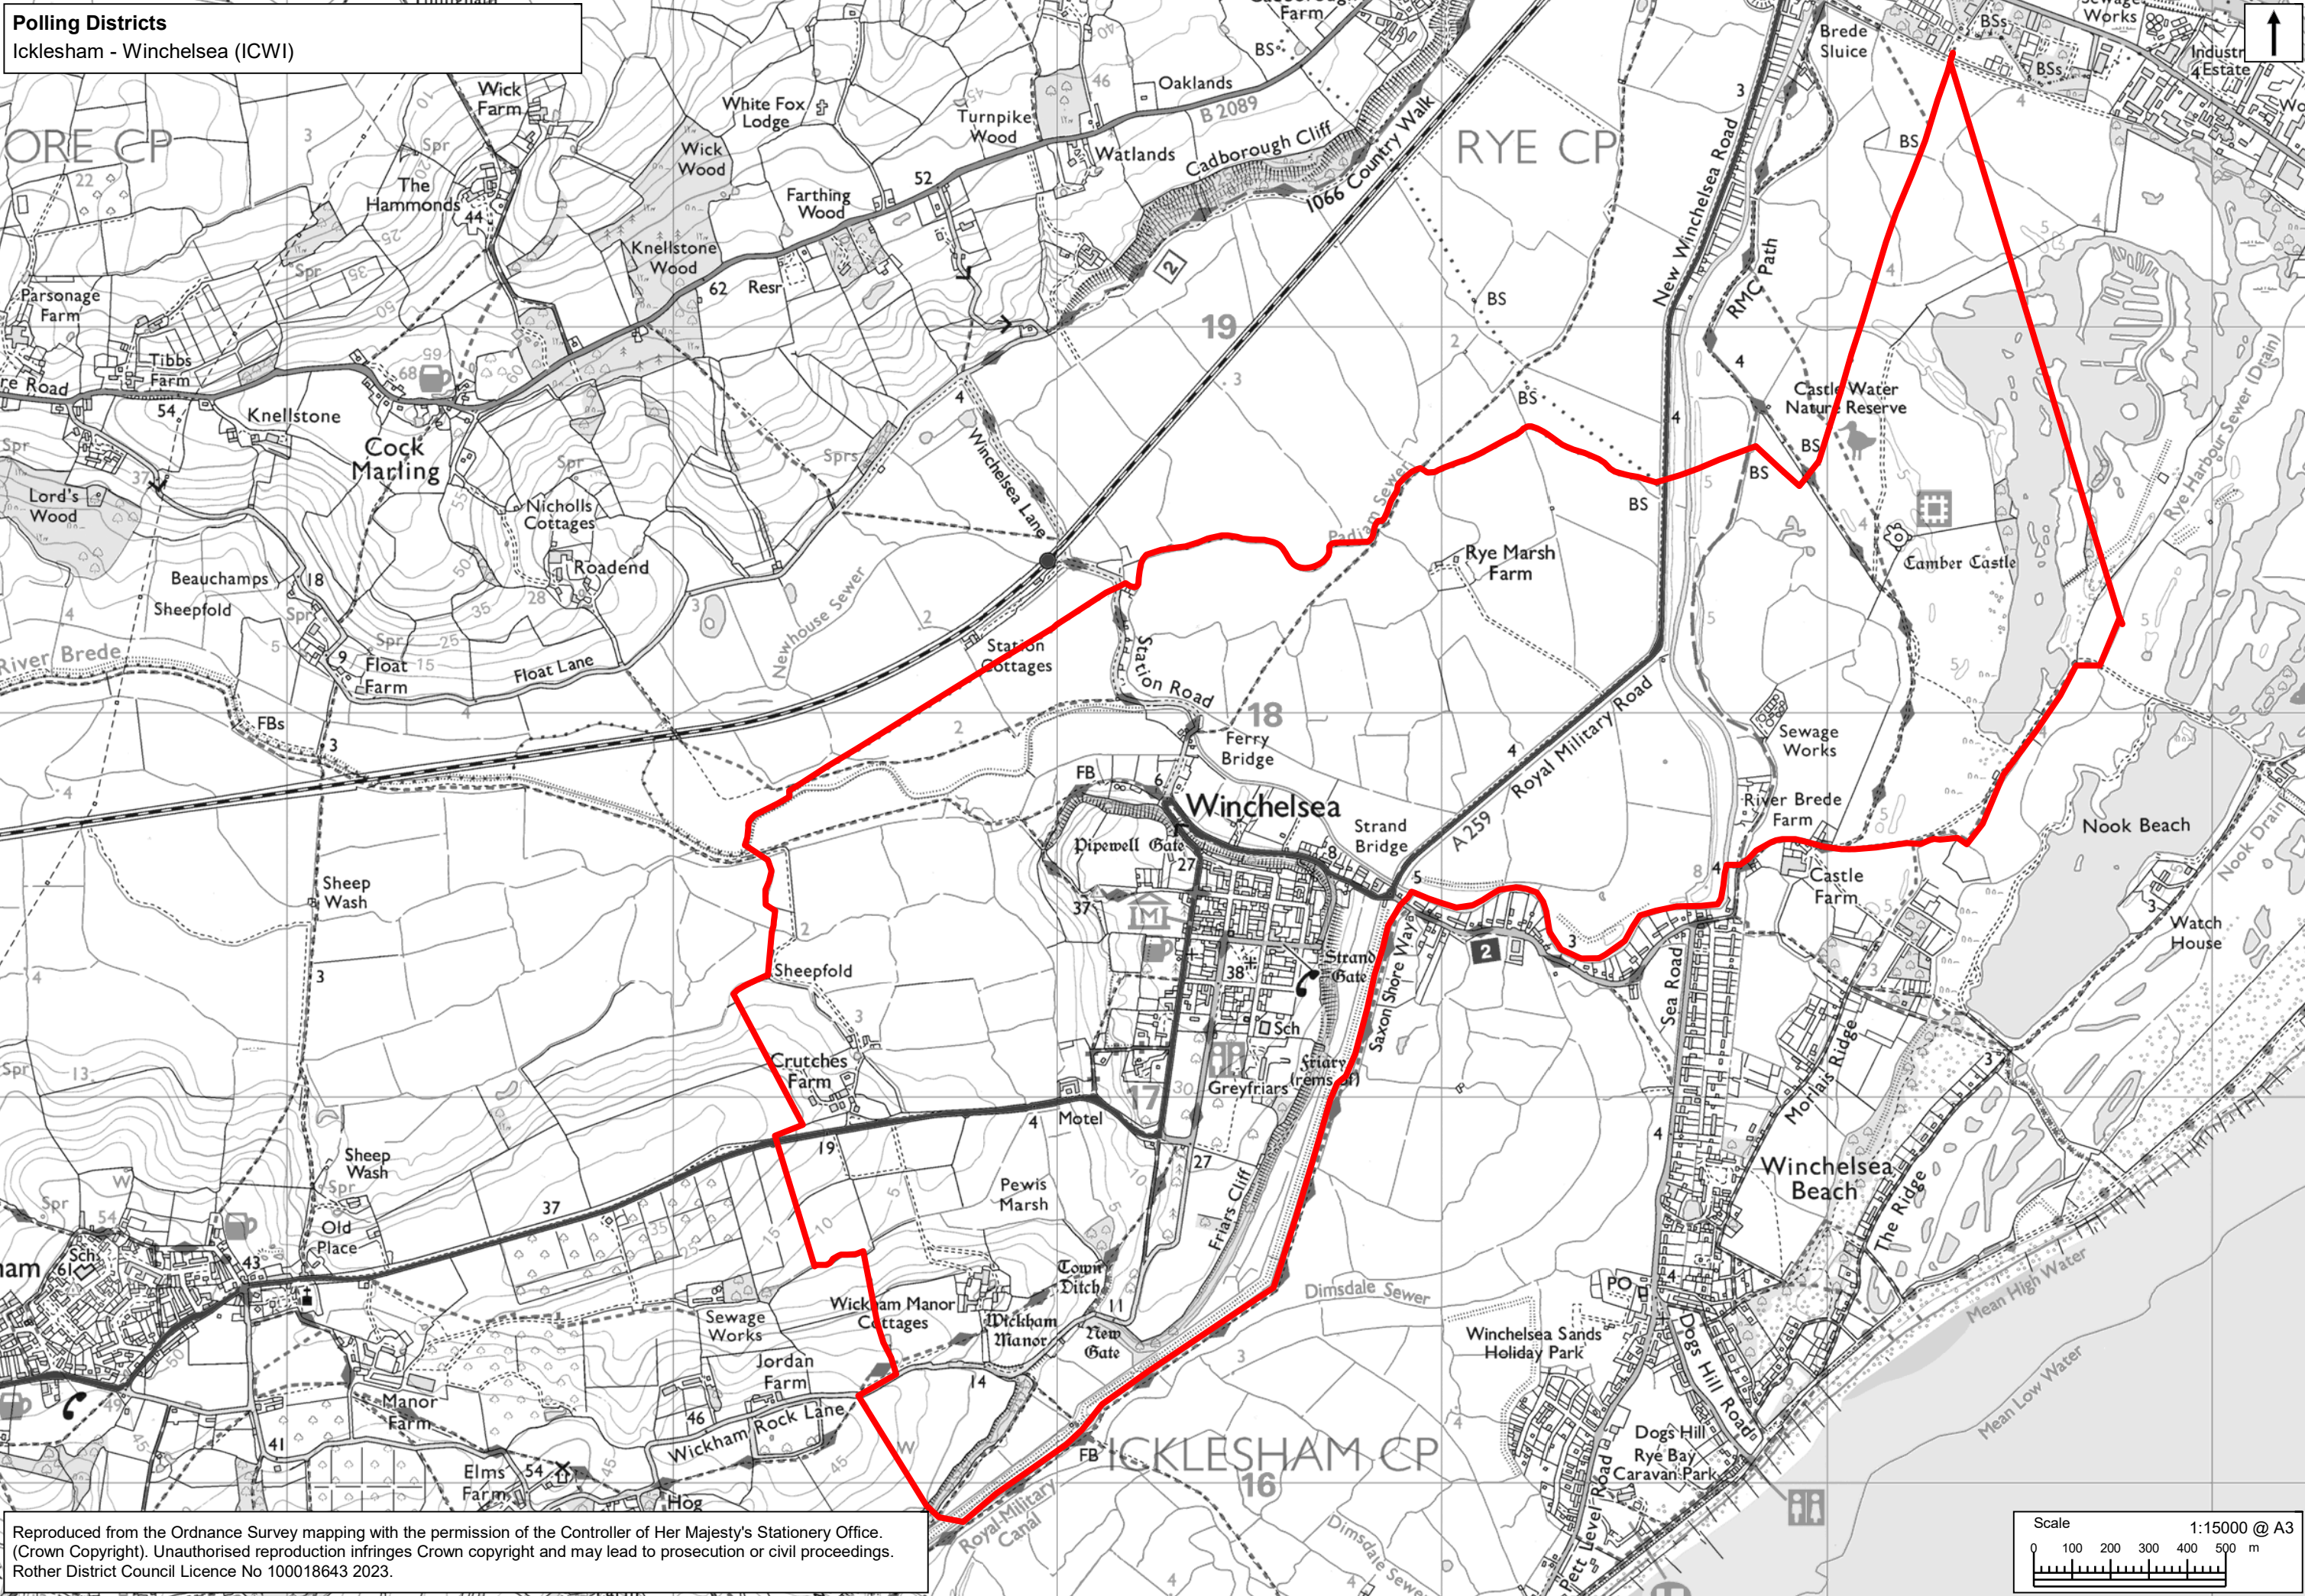

Polling Districts
Icklesham - Winchelsea (ICWI)

Reproduced from the Ordnance Survey mapping with the permission of the Controller of Her Majesty's Stationery Office. (Crown Copyright). Unauthorised reproduction infringes Crown copyright and may lead to prosecution or civil proceedings. Rother District Council Licence No 100018643 2023.