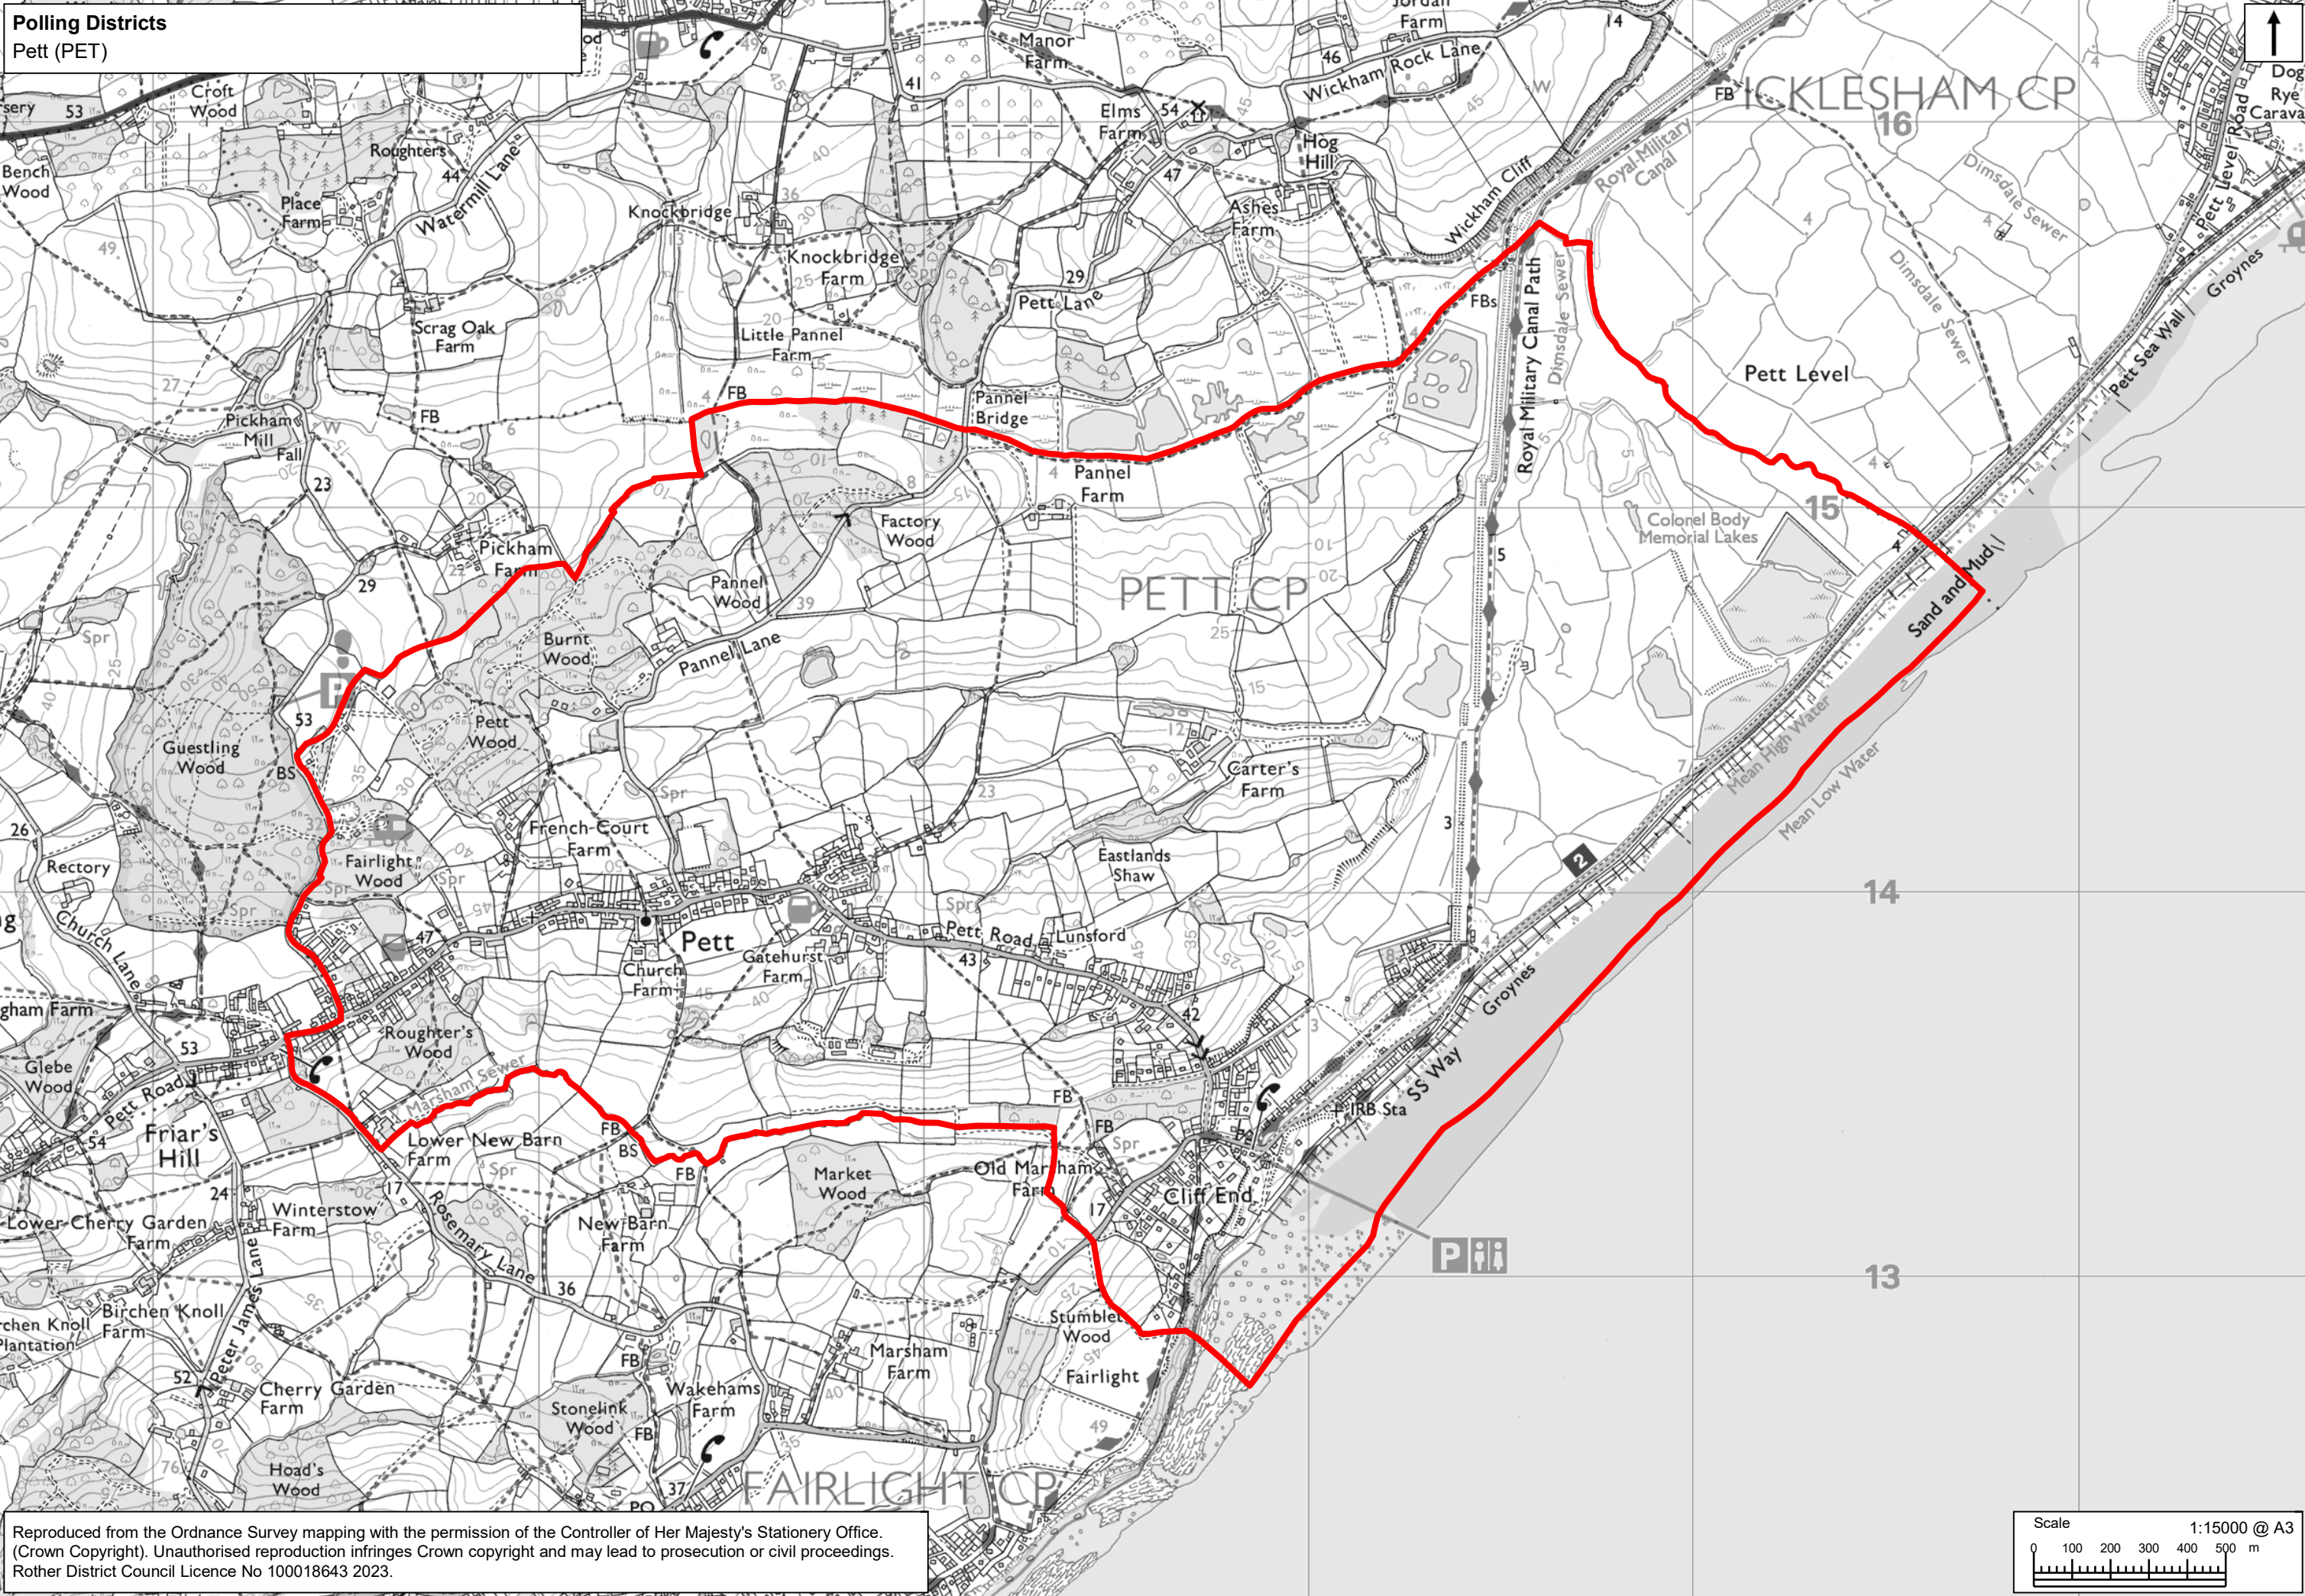

Polling Districts
Pett (PET)

Reproduced from the Ordnance Survey mapping with the permission of the Controller of Her Majesty's Stationery Office. (Crown Copyright). Unauthorised reproduction infringes Crown copyright and may lead to prosecution or civil proceedings. Rother District Council Licence No 100018643 2023.