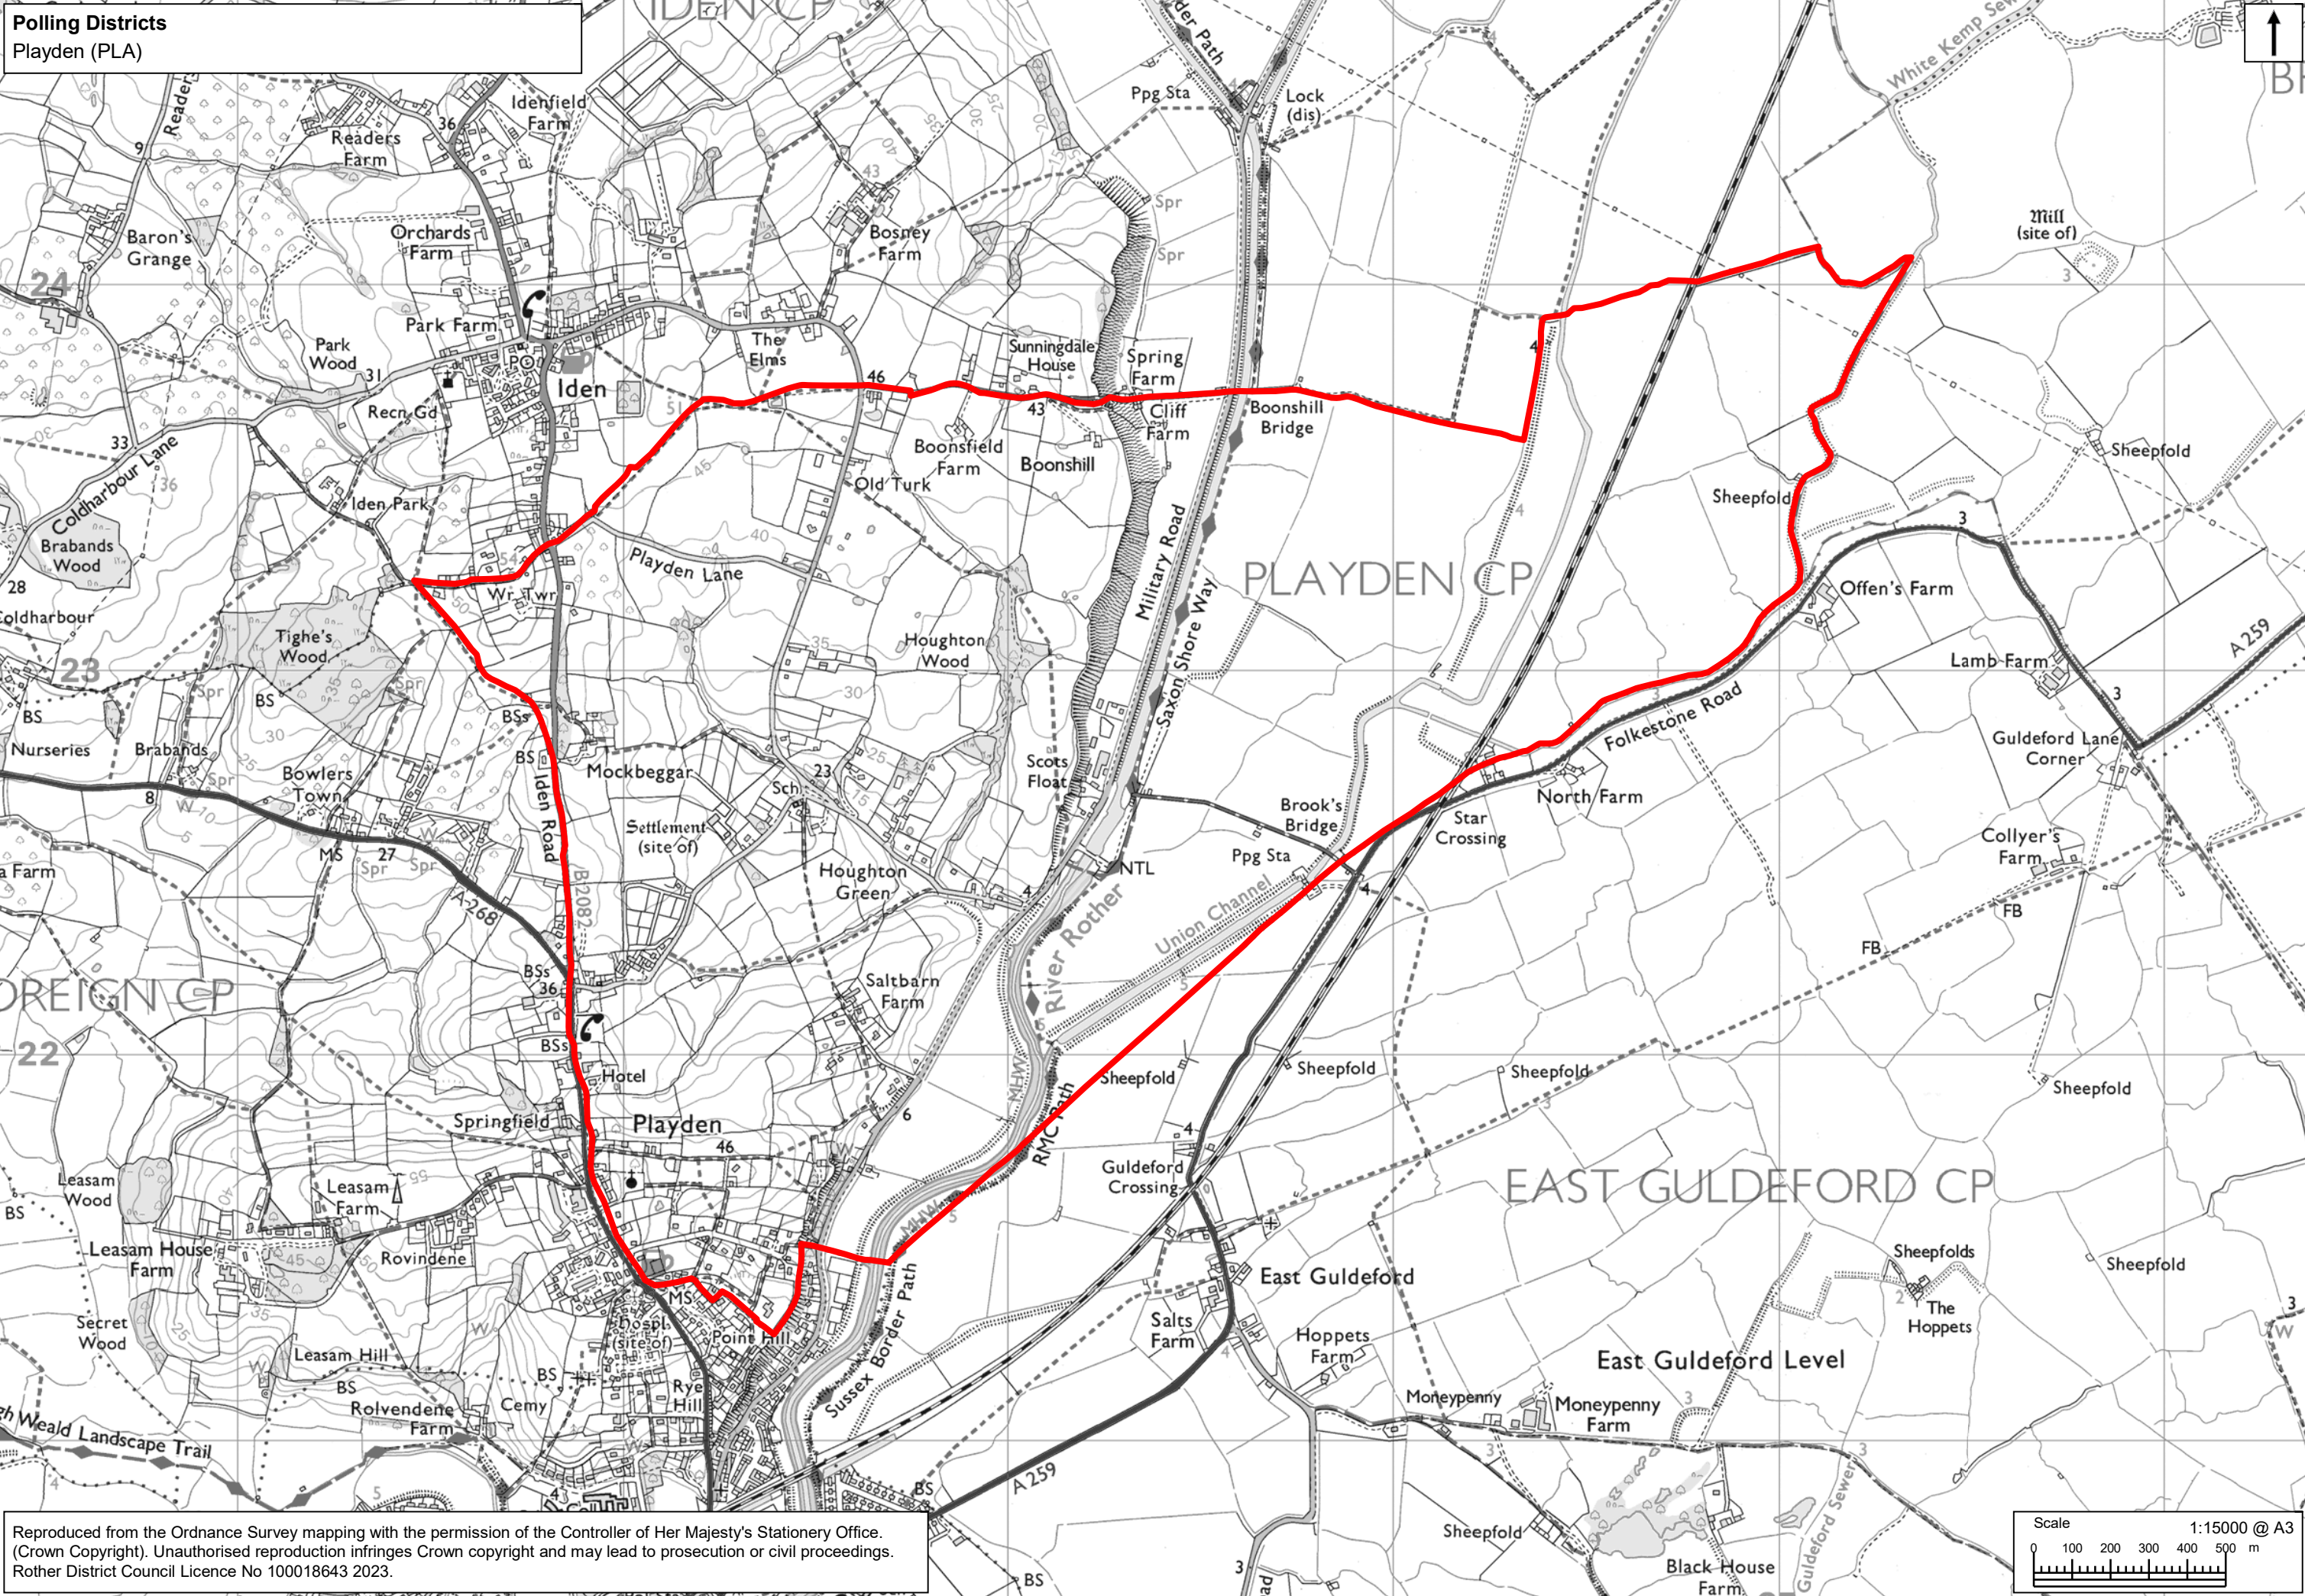

Polling Districts
Playden (PLA)

Reproduced from the Ordnance Survey mapping with the permission of the Controller of Her Majesty's Stationery Office. (Crown Copyright). Unauthorised reproduction infringes Crown copyright and may lead to prosecution or civil proceedings. Rother District Council Licence No 100018643 2023.