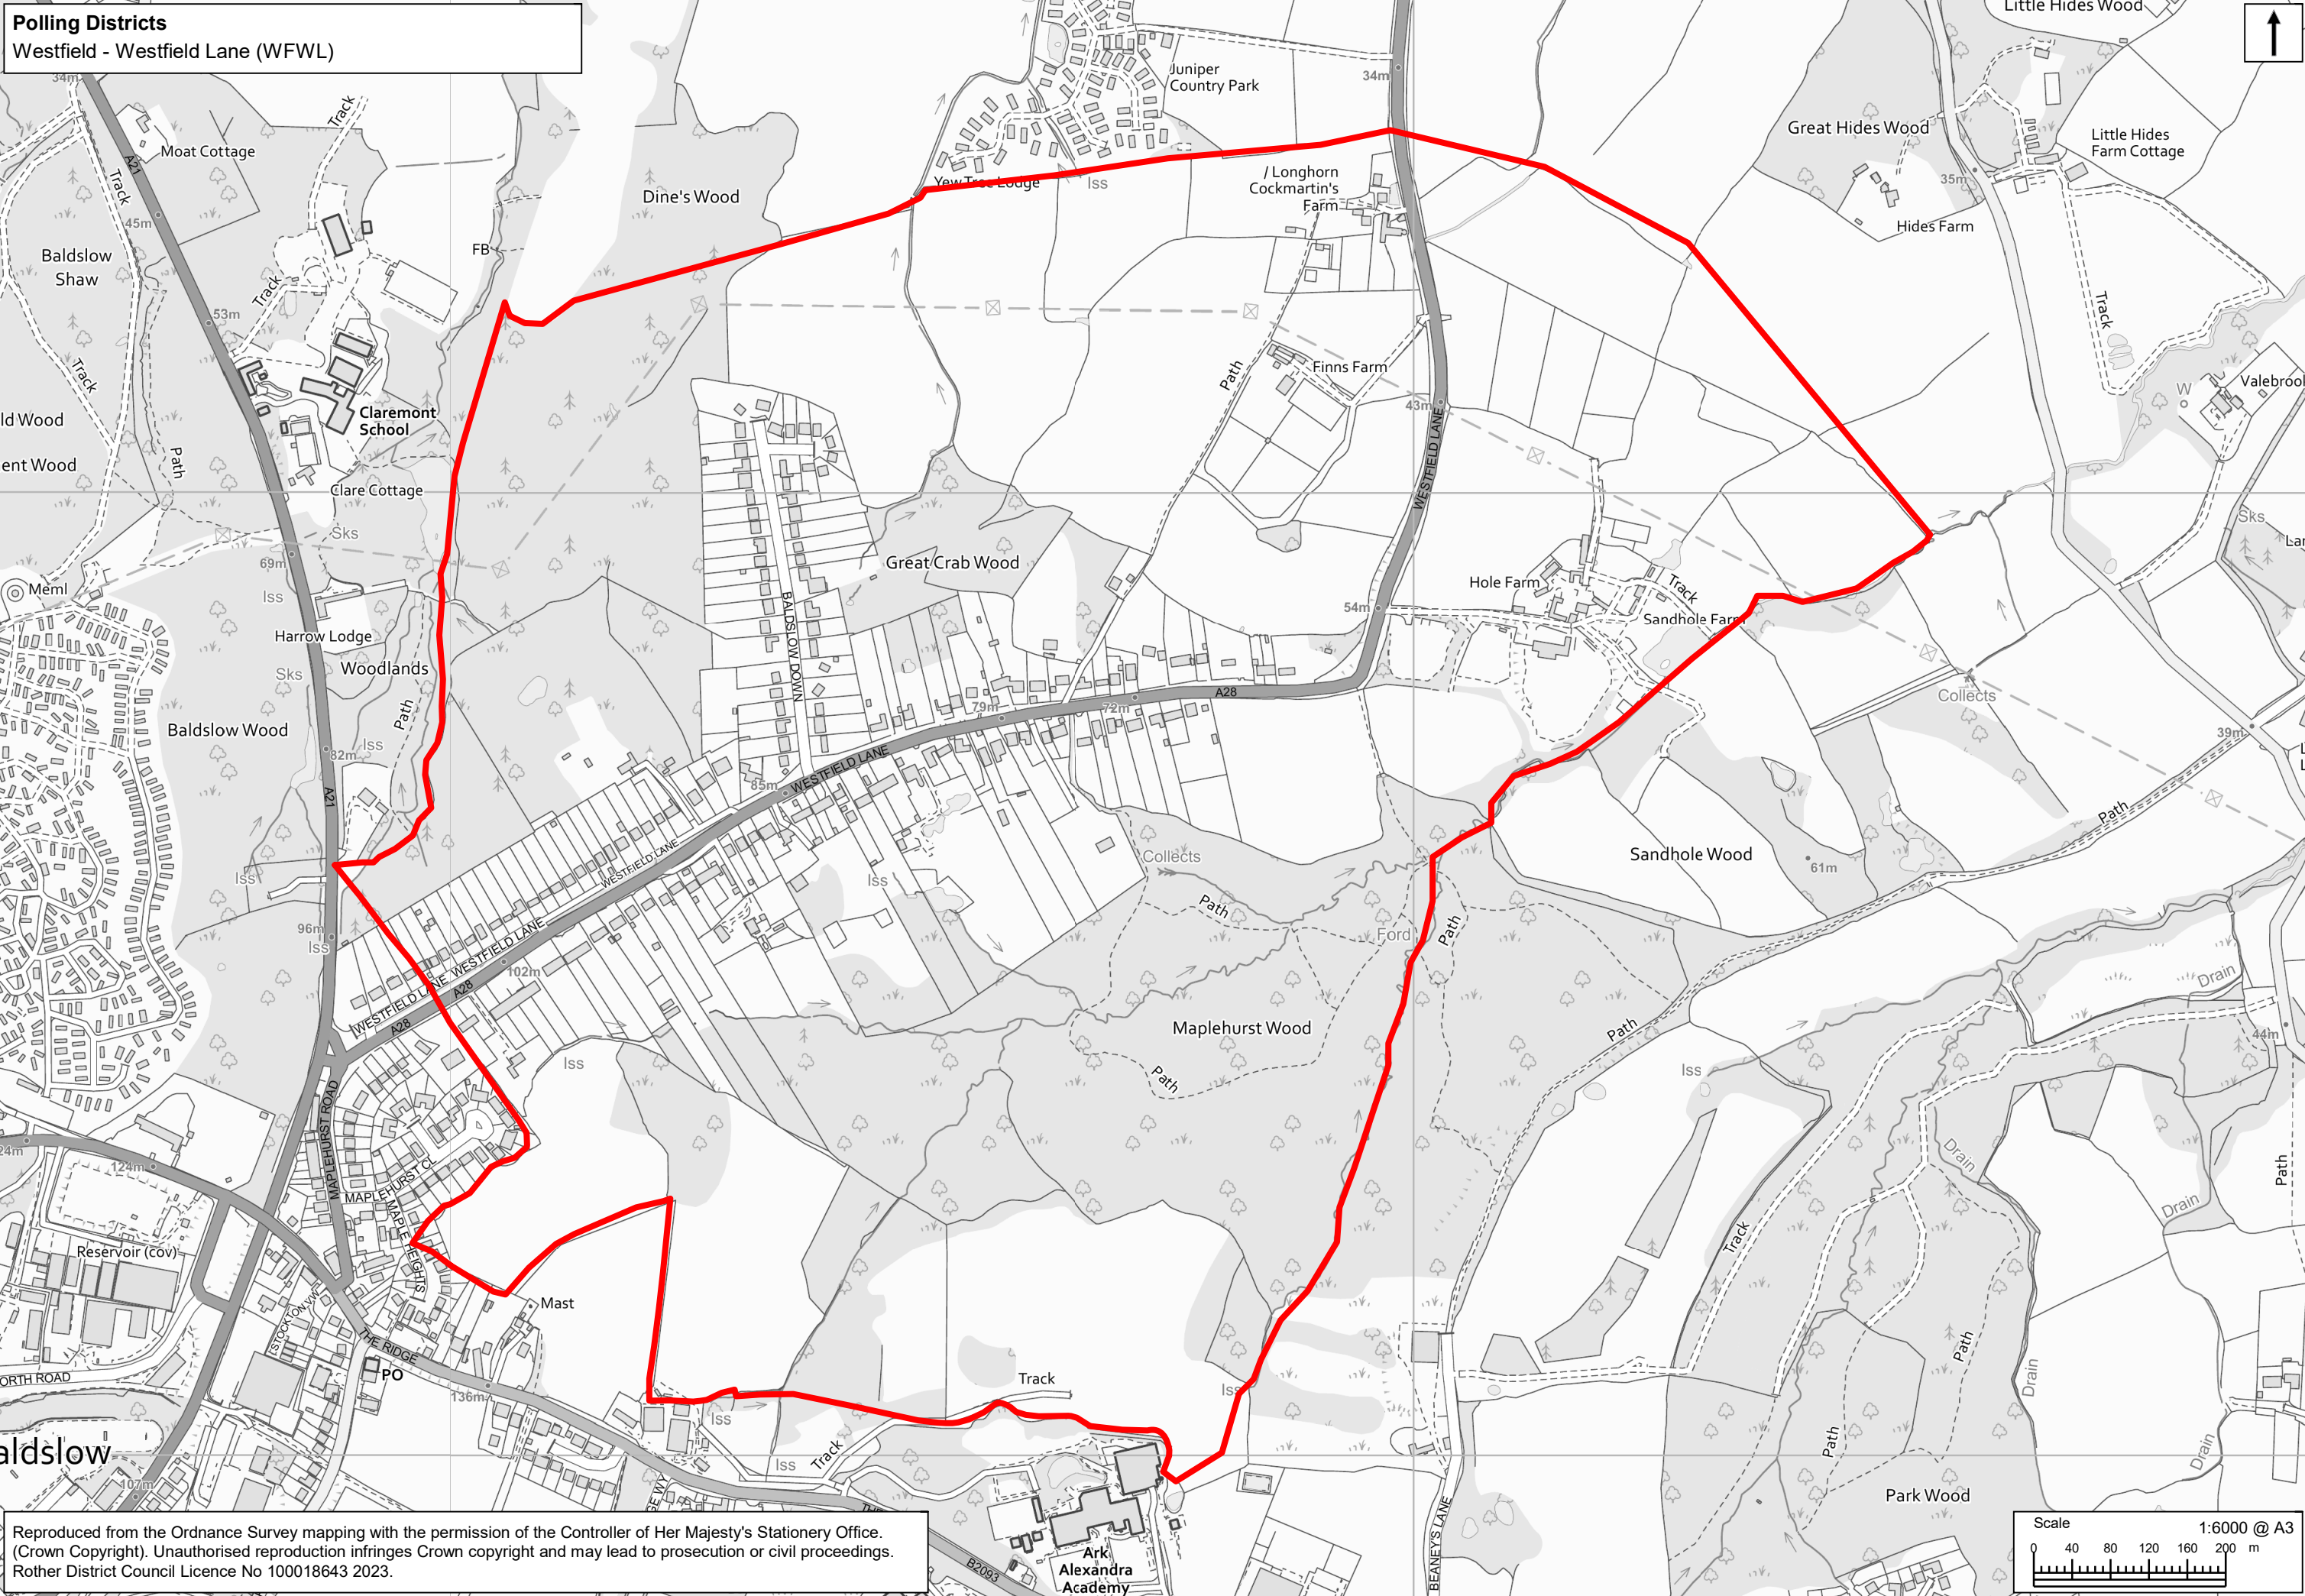

Polling Districts
Westfield - Westfield Lane (WFWL)

Reproduced from the Ordnance Survey mapping with the permission of the Controller of Her Majesty's Stationery Office. (Crown Copyright). Unauthorised reproduction infringes Crown copyright and may lead to prosecution or civil proceedings. Rother District Council Licence No 100018643 2023.