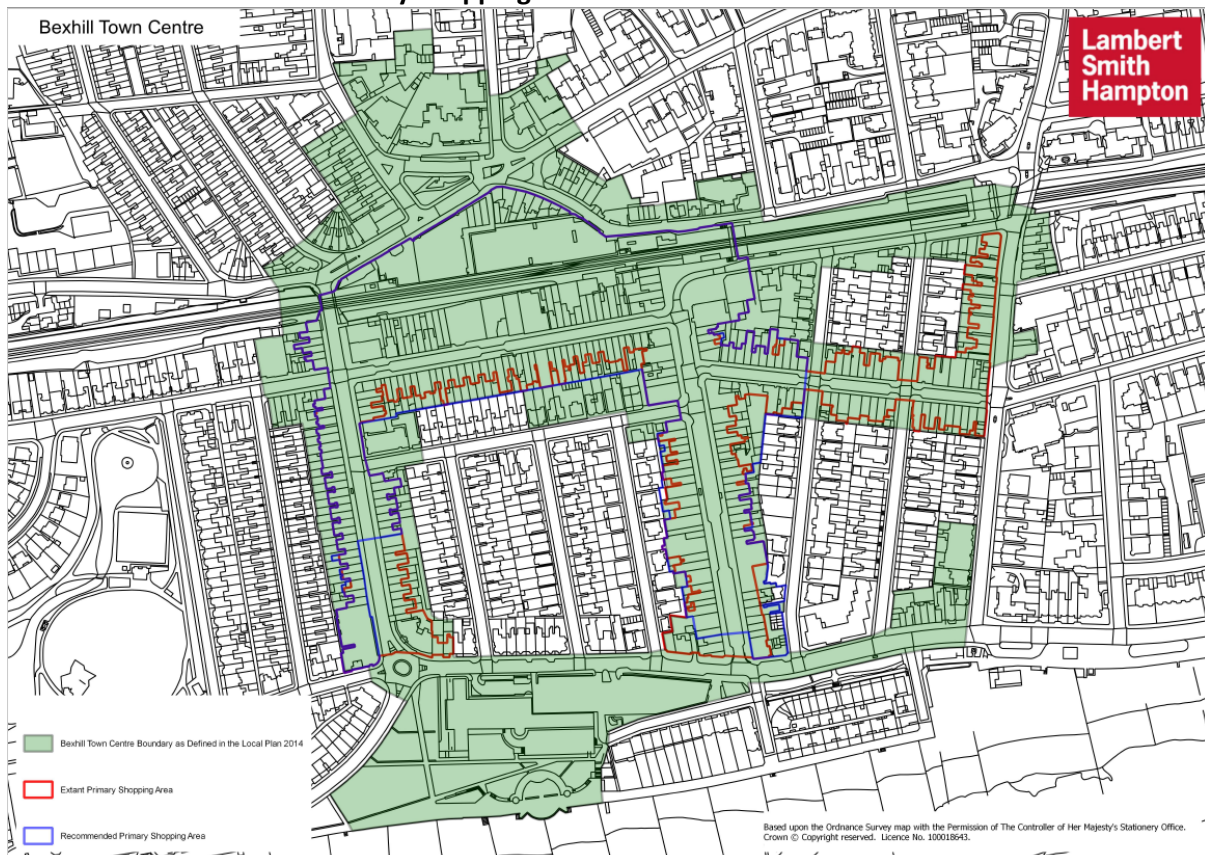

**VOLUME E:**            **TOWN CENTRE BOUNDARY  
RECOMMENDATIONS**

**Plan E1: Bexhill Town Centre Boundary Defined in the Local Plan**

**Plan E2: Bexhill Town Centre Boundary as Defined in the Local Plan 2014, Extant Primary Shopping Area and Recommended Primary Shopping Area**

**Plan E3: Rye Town Centre Boundary Defined in the Rye Neighbourhood Plan**

Core Town Centre Area

**Plan E4: Recommended Rye Town Centre Boundary and Recommended Primary Shopping Area**

**Plan E5: Battle Town Centre Boundary Defined in the Battle Neighbourhood Plan**

**Plan E6: Battle Town Centre Boundary as Defined in the Battle Neighbourhood Plan 2021 and Recommended Primary Shopping Area**