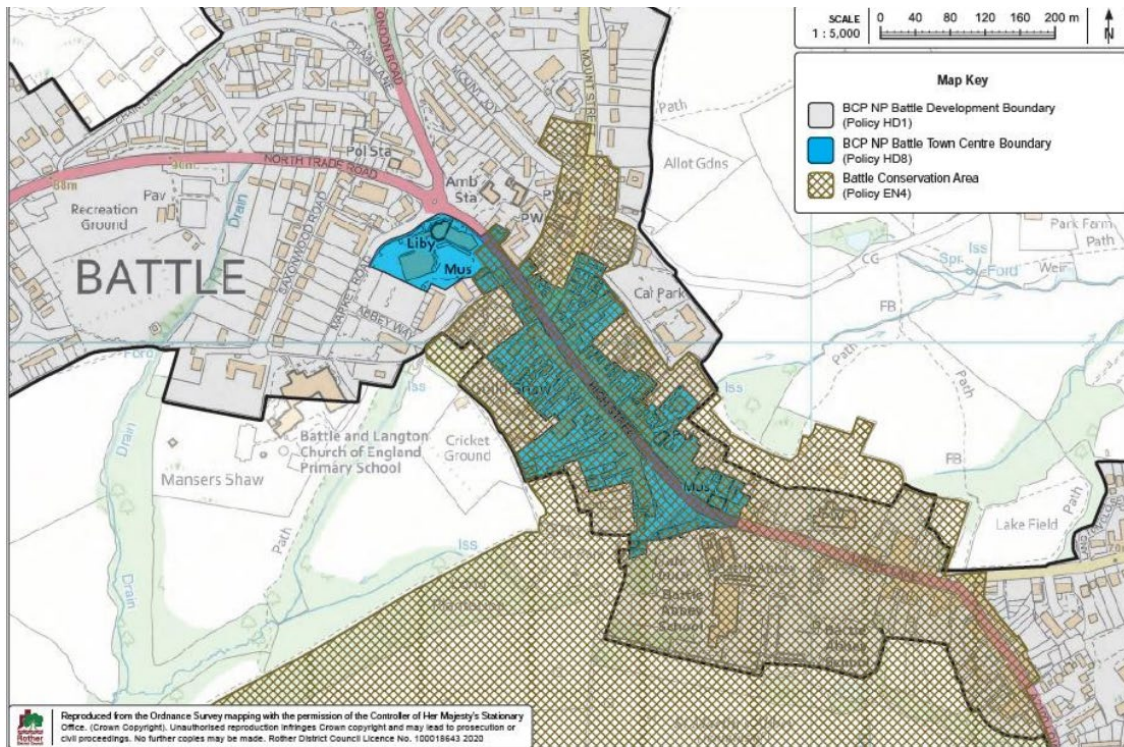

**VOLUME E:**            **TOWN CENTRE BOUNDARY  
RECOMMENDATIONS**

**Plan E1: Bexhill Town Centre Boundary Defined in the Local Plan**

**Plan E2: Bexhill Town Centre Boundary as Defined in the Local Plan 2014, Extant Primary Shopping Area and Recommended Primary Shopping Area**

**Plan E3: Rye Town Centre Boundary Defined in the Rye Neighbourhood Plan**

Core Town Centre Area

**Plan E4: Recommended Rye Town Centre Boundary and Recommended Primary Shopping Area**

**Plan E5: Battle Town Centre Boundary Defined in the Battle Neighbourhood Plan**

**Plan E6: Battle Town Centre Boundary as Defined in the Battle Neighbourhood Plan 2021 and Recommended Primary Shopping Area**