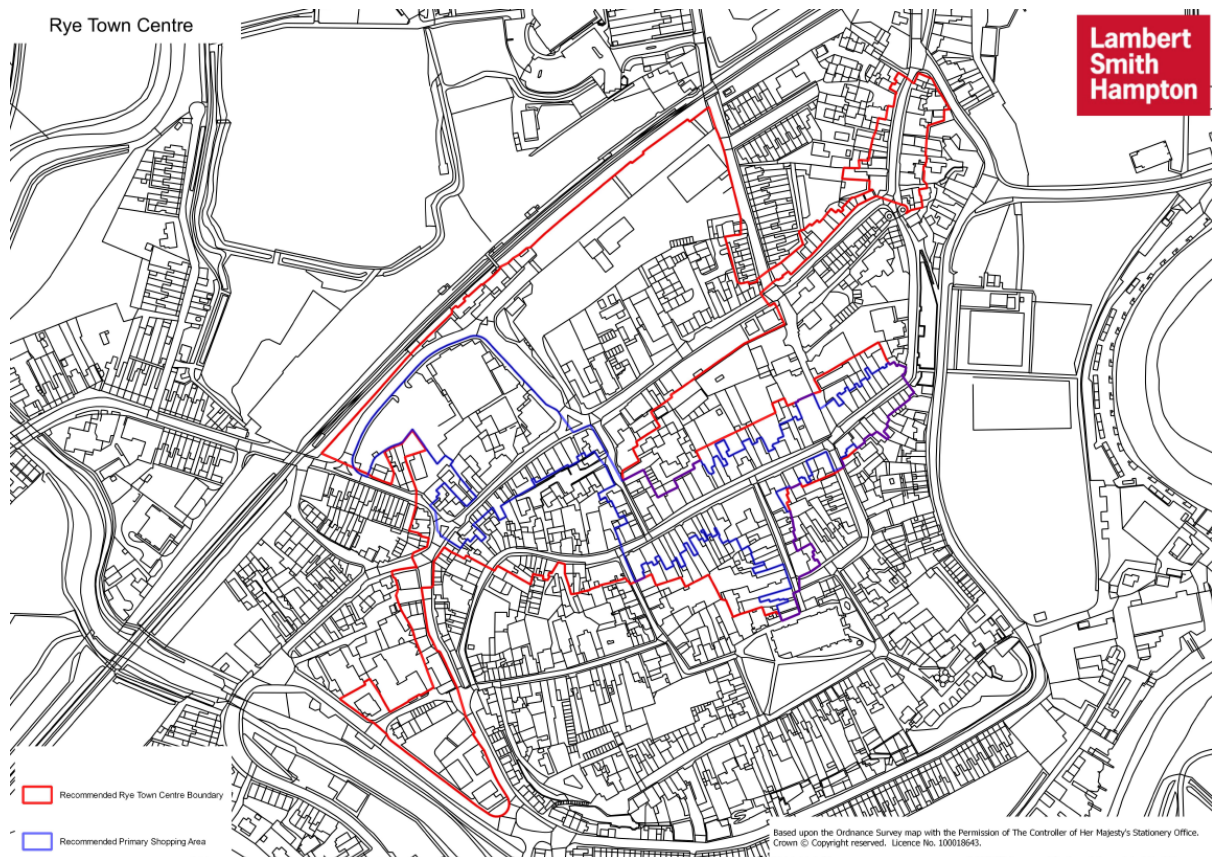

**VOLUME E:**            **TOWN CENTRE BOUNDARY  
RECOMMENDATIONS**

**Plan E1: Bexhill Town Centre Boundary Defined in the Local Plan**

**Plan E2: Bexhill Town Centre Boundary as Defined in the Local Plan 2014, Extant Primary Shopping Area and Recommended Primary Shopping Area**

**Plan E3: Rye Town Centre Boundary Defined in the Rye Neighbourhood Plan**

Core Town Centre Area

**Plan E4: Recommended Rye Town Centre Boundary and Recommended Primary Shopping Area**

**Plan E5: Battle Town Centre Boundary Defined in the Battle Neighbourhood Plan**

**Plan E6: Battle Town Centre Boundary as Defined in the Battle Neighbourhood Plan 2021 and Recommended Primary Shopping Area**