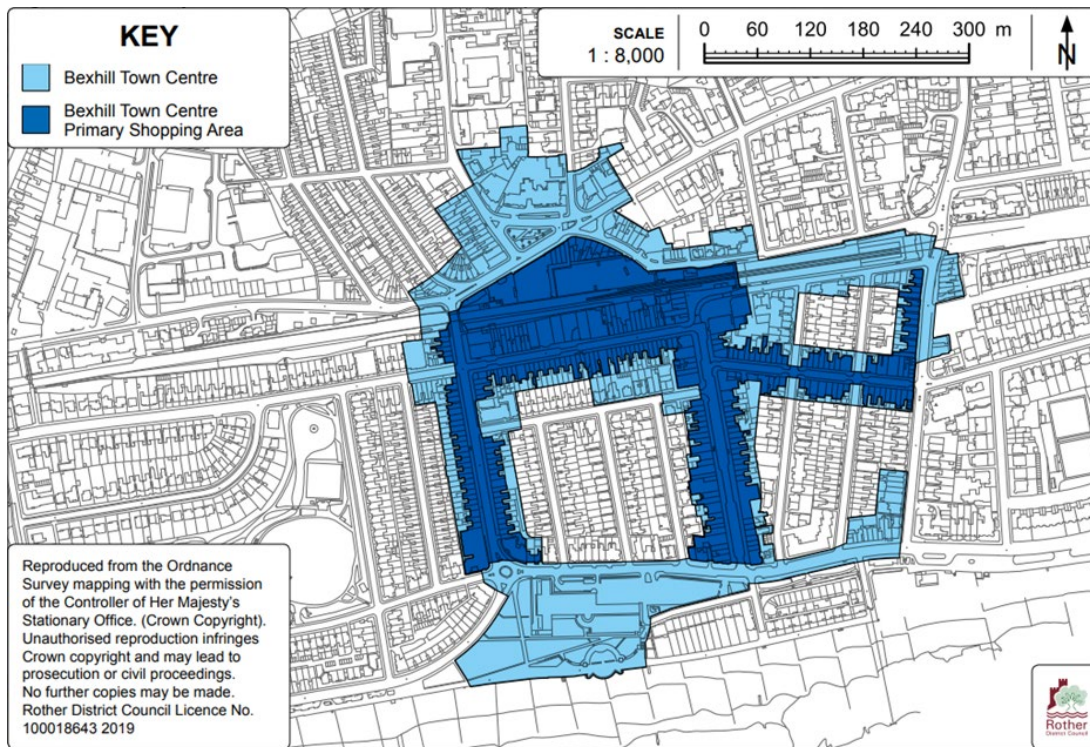

**VOLUME E:**            **TOWN CENTRE BOUNDARY  
RECOMMENDATIONS**

**Plan E1: Bexhill Town Centre Boundary Defined in the Local Plan**

**Plan E2: Bexhill Town Centre Boundary as Defined in the Local Plan 2014, Extant Primary Shopping Area and Recommended Primary Shopping Area**

**Plan E3: Rye Town Centre Boundary Defined in the Rye Neighbourhood Plan**

Core Town Centre Area

**Plan E4: Recommended Rye Town Centre Boundary and Recommended Primary Shopping Area**

**Plan E5: Battle Town Centre Boundary Defined in the Battle Neighbourhood Plan**

**Plan E6: Battle Town Centre Boundary as Defined in the Battle Neighbourhood Plan 2021 and Recommended Primary Shopping Area**