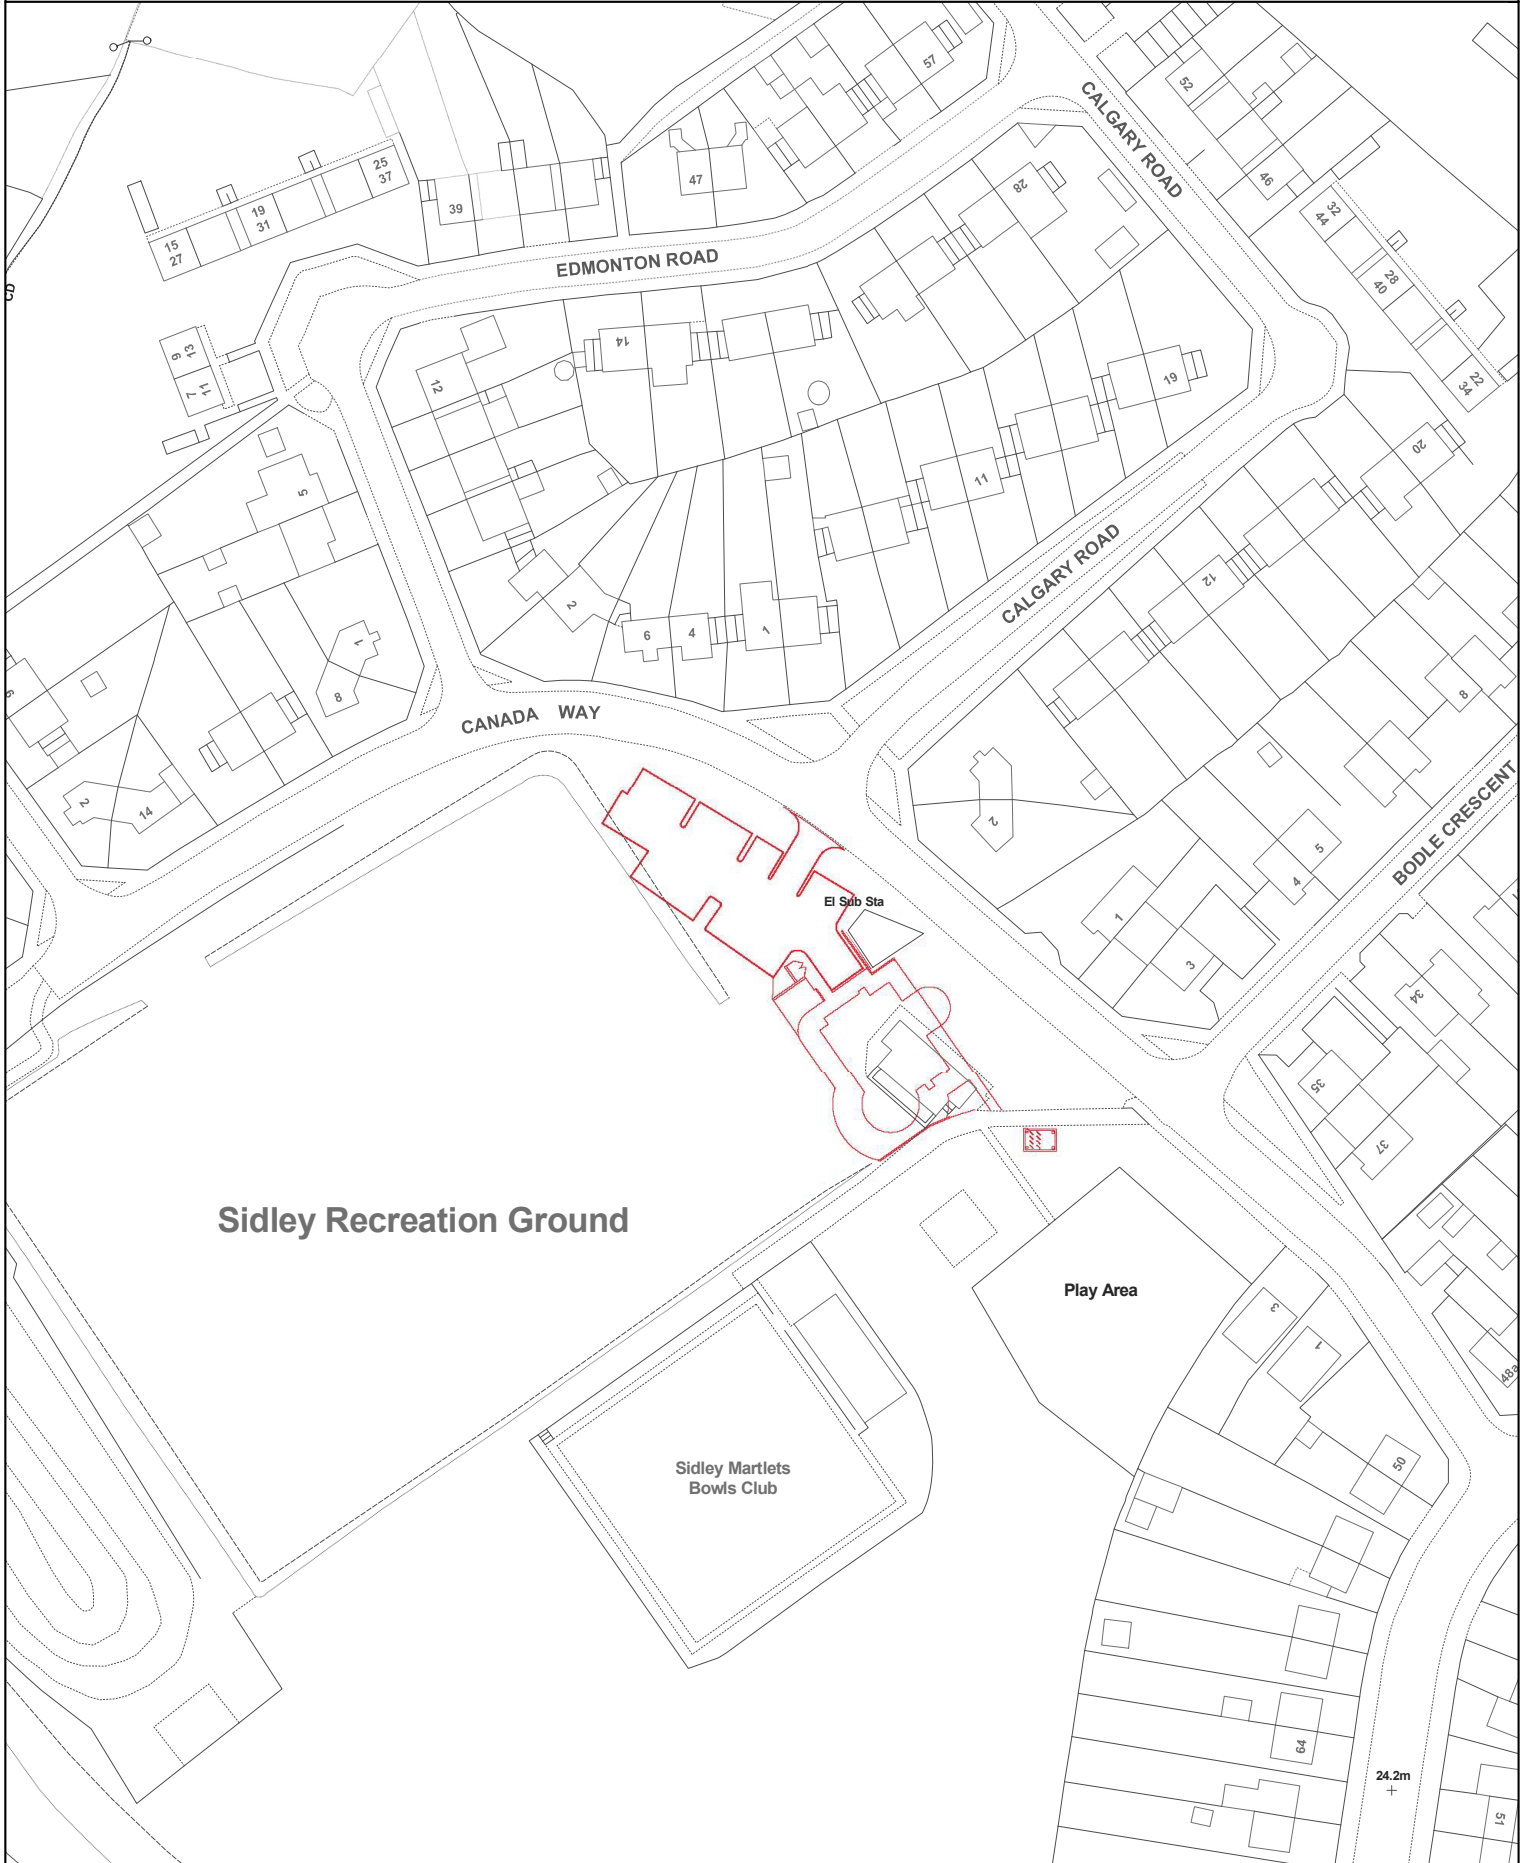

Plan: BEXCANA043

Date: 09/09/2024

Community hub and car park at Sidley Recreation Ground, Canada Way, Bexhill-on-Sea

Sidley Recreation Ground

El Sub Sta

Play Area

Sidley Martlets
Bowls Club

24.2m +