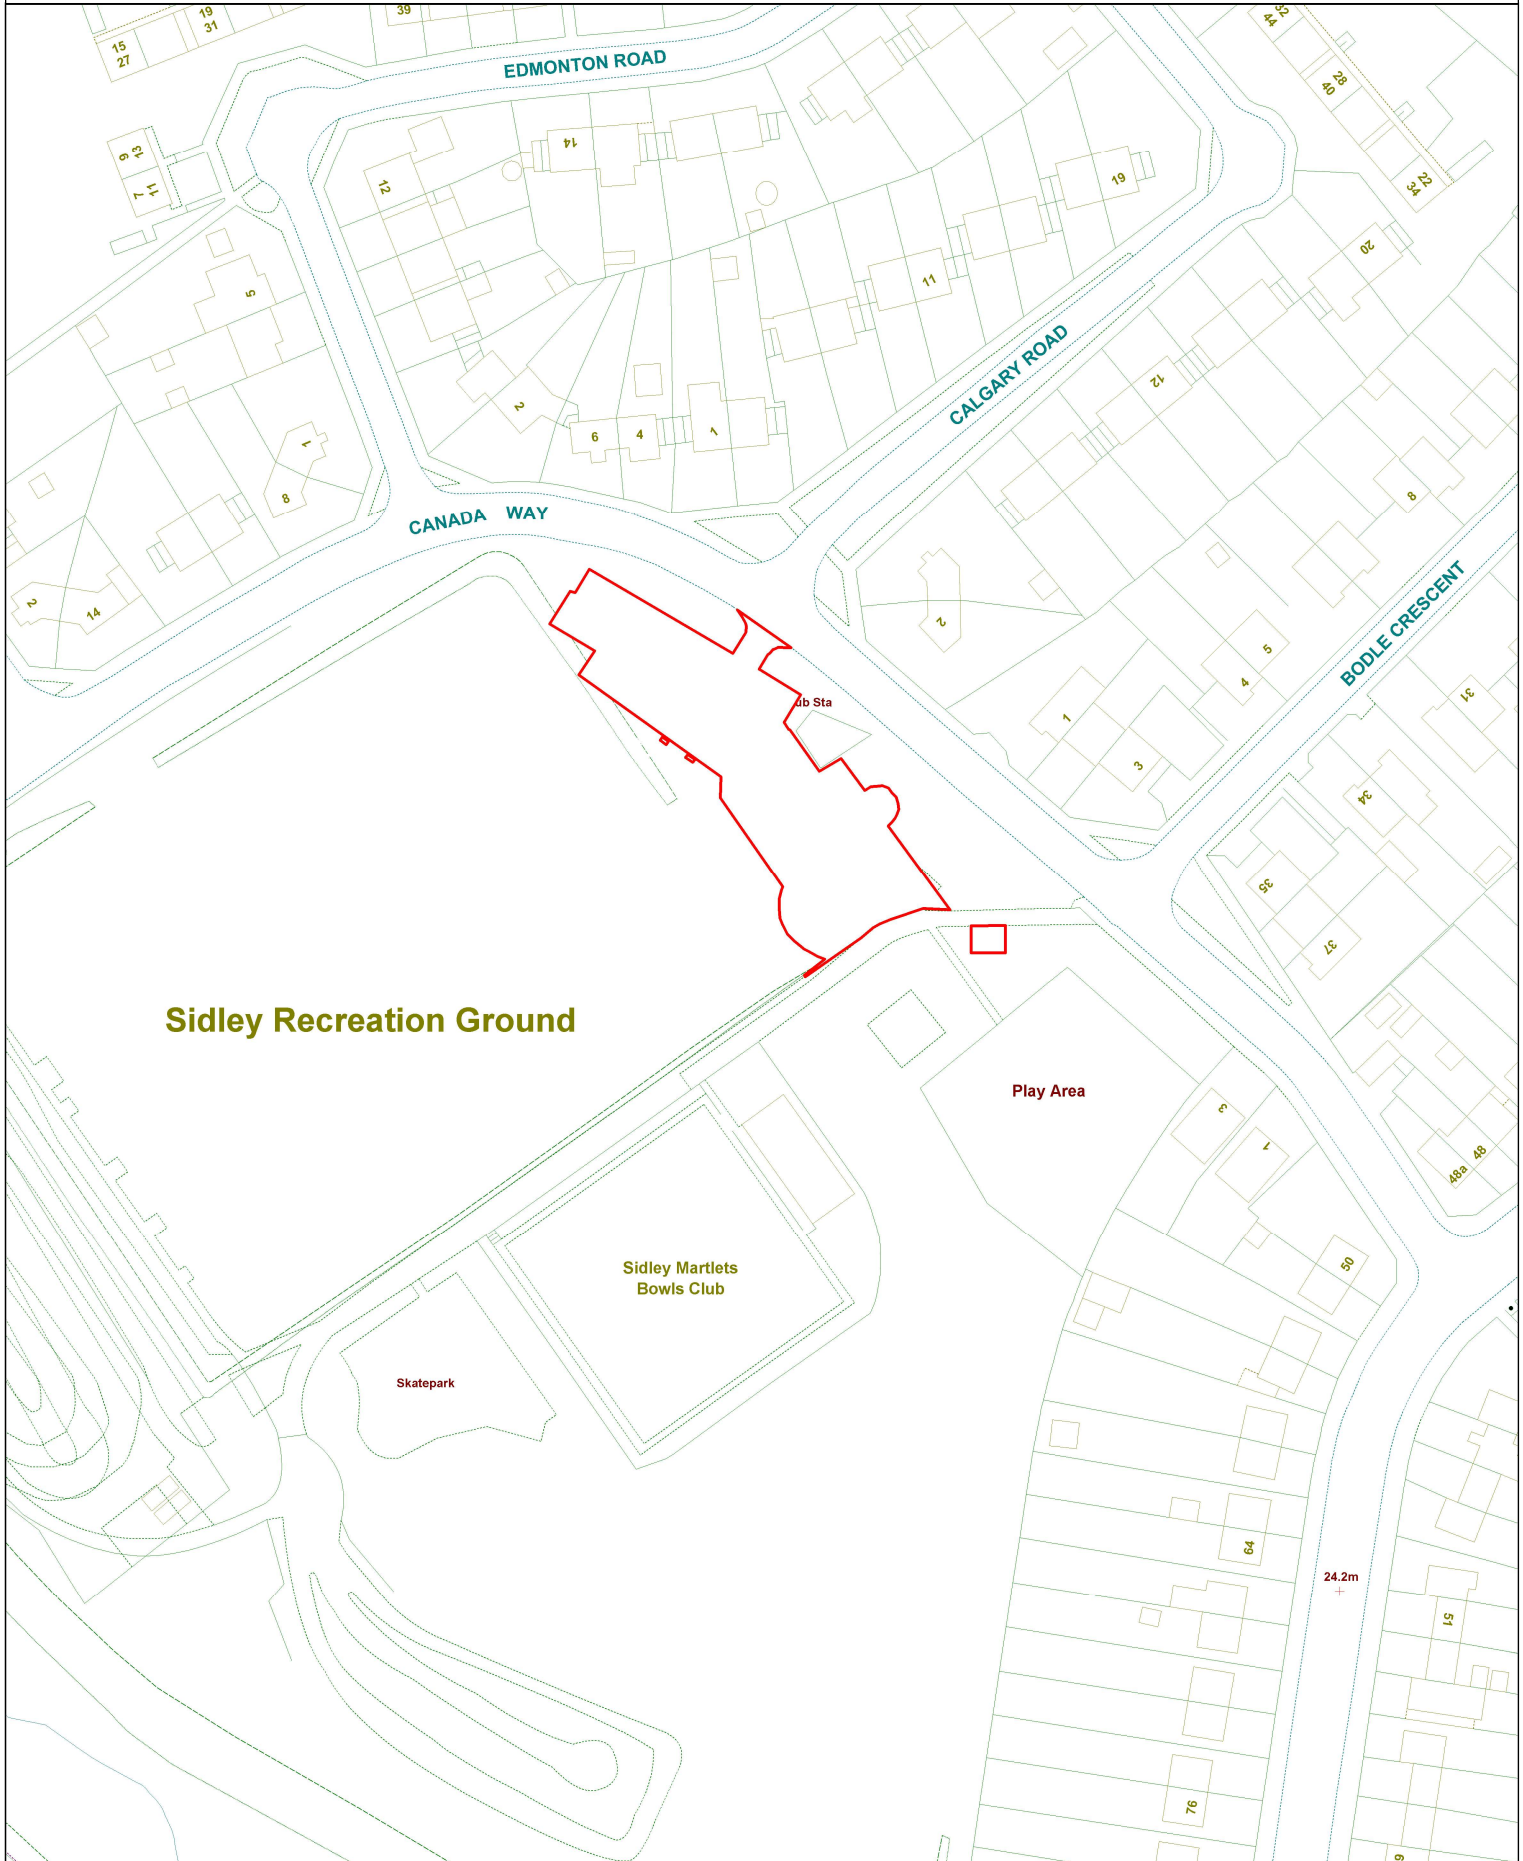

Community hub and car park at Sidley Recreation Ground, Canada Way, Bexhill-on-Sea

Date: 05/12/2024 | Officer: RO | Map Ref: TQ7308NE | Plan: BEXCANA043

Sidley Recreation Ground

Sidley Martlets
Bowls Club

Skatepark

Play Area

Ab Sta

24.2m